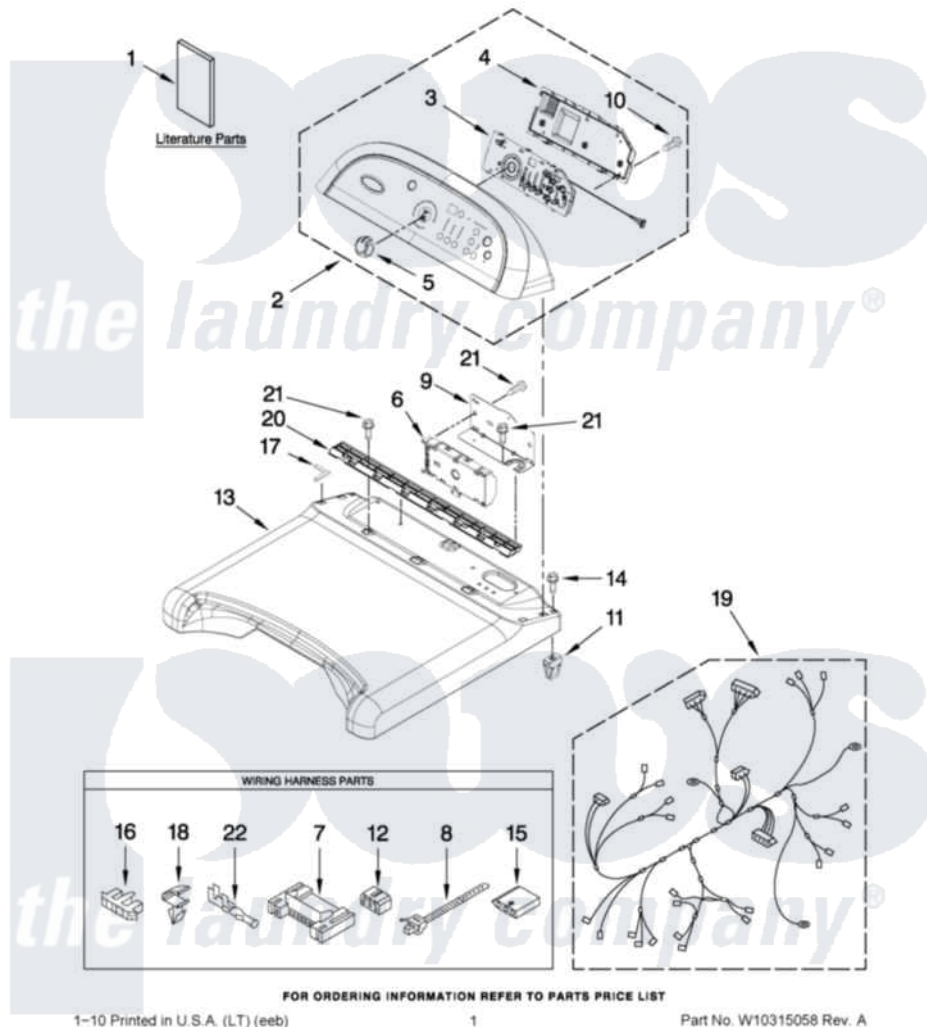

Whirlpool WED7300XW0 01 - TOP AND CONSOLE PARTS

TOP AND CONSOLE PARTS

27" ELECTRIC DRYER

For Model: WED7300XW0
(White)

Whirlpool Residential Whirlpool WED7300XW0 Dryer Parts Parts Diagram 01 - TOP AND CONSOLE PARTS
Click on the part number to view part

Item	Original Part Number	Replaced By	Status	Part Description
1	W10305227		Not Available	GUIDE, USE & CARE (ENGLISH)
"	W10267633		Not Available	INSTALLATION, INSTRUCTION
"	W10301482		Not Available	TECH SHEET
2	W10298648			Console Assembly
3	W10298628			Assembly, User Interface
4	8564265			Cover, Rear- User Interface
5	W10211335			Knob, Assembly
6	W10294316			Control Electronic
7	3395683			Receptacle, Multi-Terminal
8	3391018			Tie Cable
9	W10211337			Bracket, Machine Controller
10	W10003770			Screw, 6-19 X 1/2
11	W10112673			Screw, Grommet
12	3347243			Block, Disconnect
13	W10211339			Top

14	W10131402		Screw, 8-18 X 1.370
15	3936144		Do-It-Yourself Repair Manuals
16	3397269		Connector, Timer
17	W10185554		Seal, Foam Top
18	3394427		Clip-Harness
19	W10319798		Harness, Electric
20	8558863		Bracket, Console
21	337686	Not Available	SCREW, 8-18 X .500
22	94614		Terminal