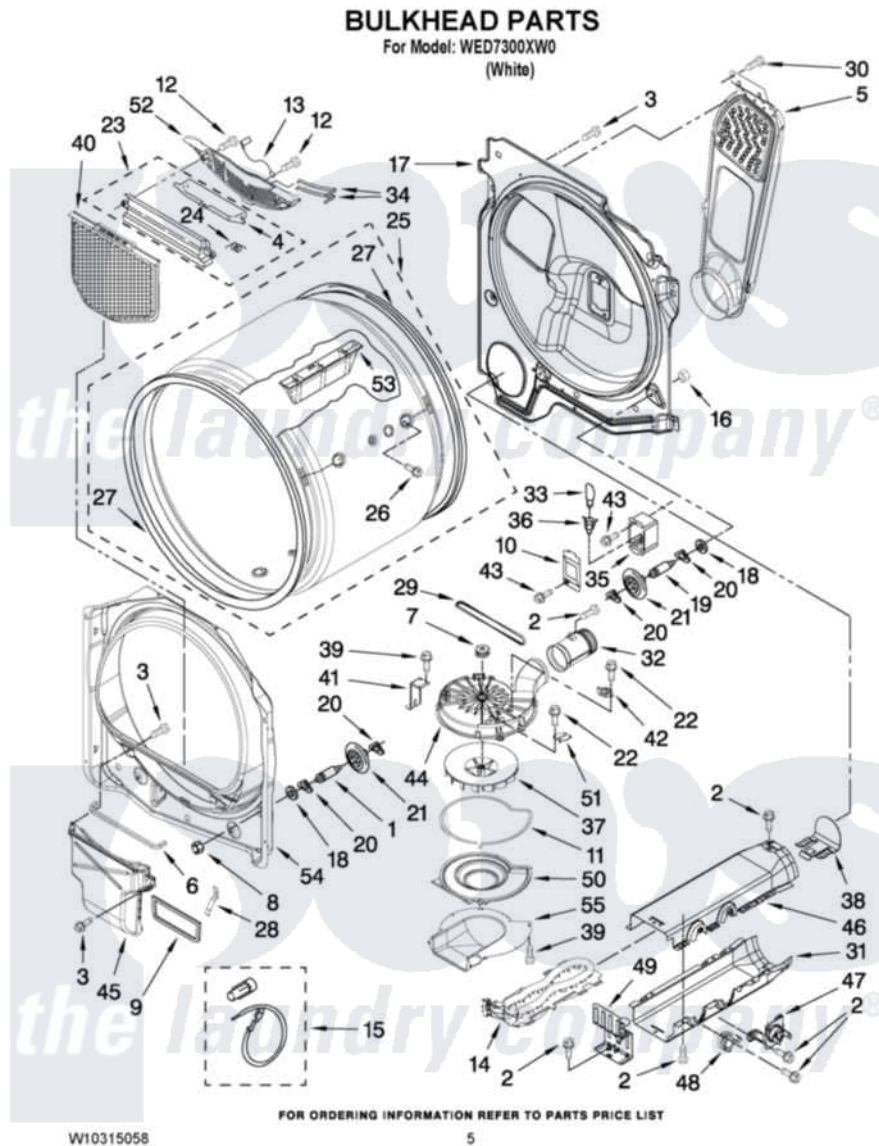

Whirlpool WED7300XW0 03 - BULKHEAD PARTS

Whirlpool Residential Whirlpool WED7300XW0 Dryer Parts Parts Diagram 03 - BULKHEAD PARTS
Click on the part number to view part

Item	Original Part Number	Replaced By	Status	Part Description
1	8575324	W10359271		Shaft, Drum Roller Threads
2	90767			Screw, 8A X 3/8 HeX Washer Head Tapping
3	3390631			Screw, 10-16 X 3/8
4	3394984	8563758		Door, Lint Screen
5	8544730			Air Duct Assembly
6	697813			Seal, Outlet Housing
7	8544739			Pulley, Blower
8	3934666	W10080210		Nut, 3/8 X 16
9	8544721			Seal, Lint Duct
10	3402841	8532165		Lens, Drum Light
11	8573068			Seal, Blower Cover
12	3387230			Screw, 10-16 X 13/16
13	3392258	3393840		Wire
14	8544771			Heater Element
15	279457			Wire Kit, Terminal
16	W10001120	W10080190		Nut, 3/8-16

17	8557234		Bulkhead, Rear
18	3387459	W10080960	Washer, Support
19	8575325	W10359272	Shaft, Roller Drum Threads
20	690997		Washer, Thrust
21	8536973	W10314173	Support
22	3350424		Screw, 10-16 X 1/2
23	3394985	8563755	Housing, Outlet Assembly
24	3394986		Spring, Lint Screen Door
25	8557269	8557271	Drum
26	W10219342		Screw, Baffle Mounting
27	W10116344	280140	Seal
28	8573070		Clip, Lint Duct
29	8544742		Belt, Blower
30	693995		Screw, Hex Head
31	8544770		Housing Slot, Heater Box
32	8544755		Exhaust Pipe
33	3406124	22002263	Lamp
34	3387223		Electrode, Sensor
35	3977373		Bracket, Drum Light
36	W10168632		Socket, Assembly
37	8544737		Wheel, Blower
38	8544776		Flange, Heater Box
39	97787	W10109200	Screw, Baffle Mounting
40	W10049370	W10120998	Screen
41	8544741		Screw, 11-16 X 3/4 Lint Screen
42	8577274		Thermostat 295F
43	487909	488729	Screw
44	W10256512		Housing, Blower
45	8544786		Lint Duct Assembly
46	8544769		Housing, Blower Lint Duct Assembly
47	280148		Thermal Cut-Off, Kit
48	8557403		Thermostat 295 F
49	8544729		Bracket, Heater Box
50	8544719		Cover, Blower
51	3390719		Thermal-Fuse
52	8544723		Grille Outlet
53	8563860		Baffle, Drum
54	8557244		Bulkhead, Front
55	8544718		Duct, Inlet Blower