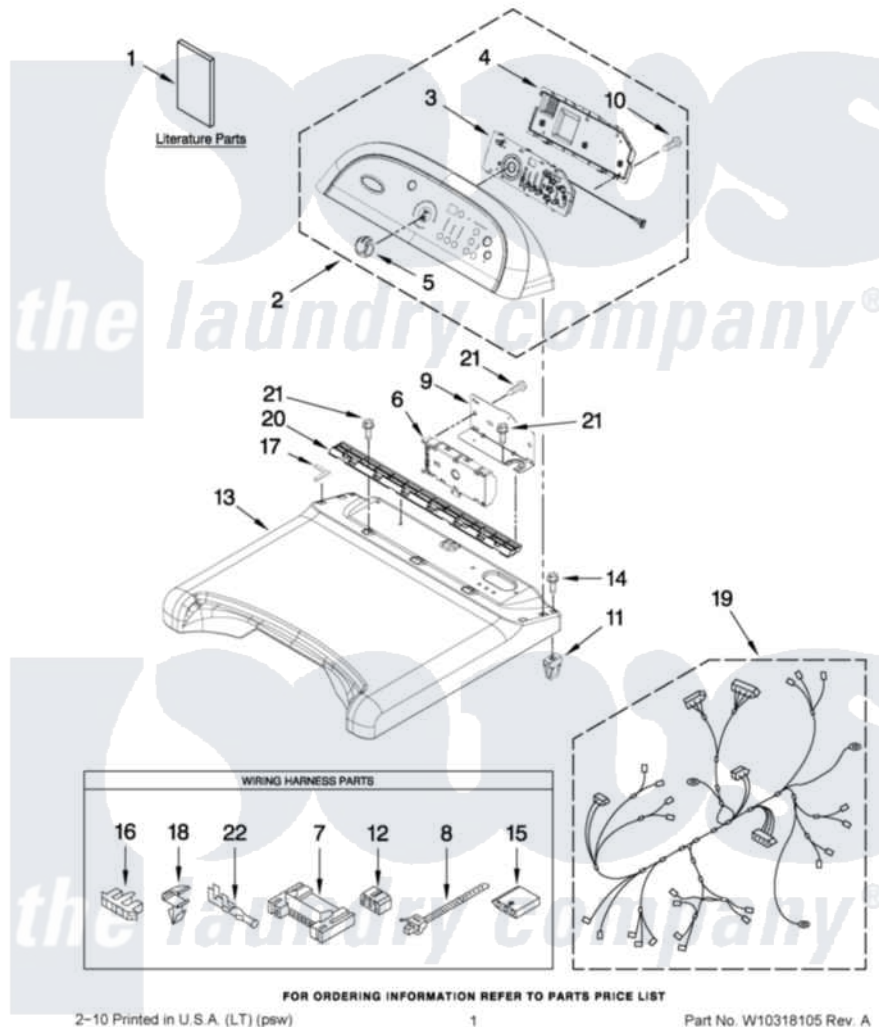

# Whirlpool WED7400XW0 01 - TOP AND CONSOLE PARTS

## TOP AND CONSOLE PARTS

For Models: WED7400XW0  
(White)

27" ELECTRIC DRYER

Whirlpool [Residential Whirlpool WED7400XW0 Dryer Parts](#) Parts Diagram 01 - TOP AND CONSOLE PARTS  
Click on the part number to view part

Item	Original Part Number	Replaced By	Status	Part Description
1	W10305227		Not Available	GUIDE, USE & CARE (ENGLISH)
"	W10267633		Not Available	INSTALLATION, INSTRUCTION
"	W10301482		Not Available	TECH SHEET
2	<a href="#">W10298647</a>			Console Assembly
3	<a href="#">W10298627</a>			Assembly, User Interface
4	<a href="#">8564265</a>			Cover, Rear- User Interface
5	<a href="#">W10211335</a>			Knob, Assembly
6	<a href="#">W10294317</a>			Control Electronic
7	<a href="#">3395683</a>			Receptacle, Multi-Terminal
8	<a href="#">3391018</a>			Tie Cable
9	<a href="#">W10211337</a>			Bracket, Machine Controller
10	<a href="#">W10003770</a>			Screw, 6-19 X 1/2
11	<a href="#">W10112673</a>			Screw, Grommet
12	<a href="#">3347243</a>			Block, Disconnect
13	<a href="#">W10211339</a>			Top

14	<a href="#">W10131402</a>		Screw, 8-18 X 1.370
15	<a href="#">3936144</a>		Do-It-Yourself Repair Manuals
16	<a href="#">3397269</a>		Connector, Timer
17	<a href="#">W10185554</a>		Seal, Foam Top
18	<a href="#">3394427</a>		Clip-Harness
19	W10111058	<a href="#">W10319802</a>	Harness, Electric
20	<a href="#">8558863</a>		Bracket, Console
21	337686	Not Available	SCREW, 8-18 X .500
22	<a href="#">94614</a>		Terminal