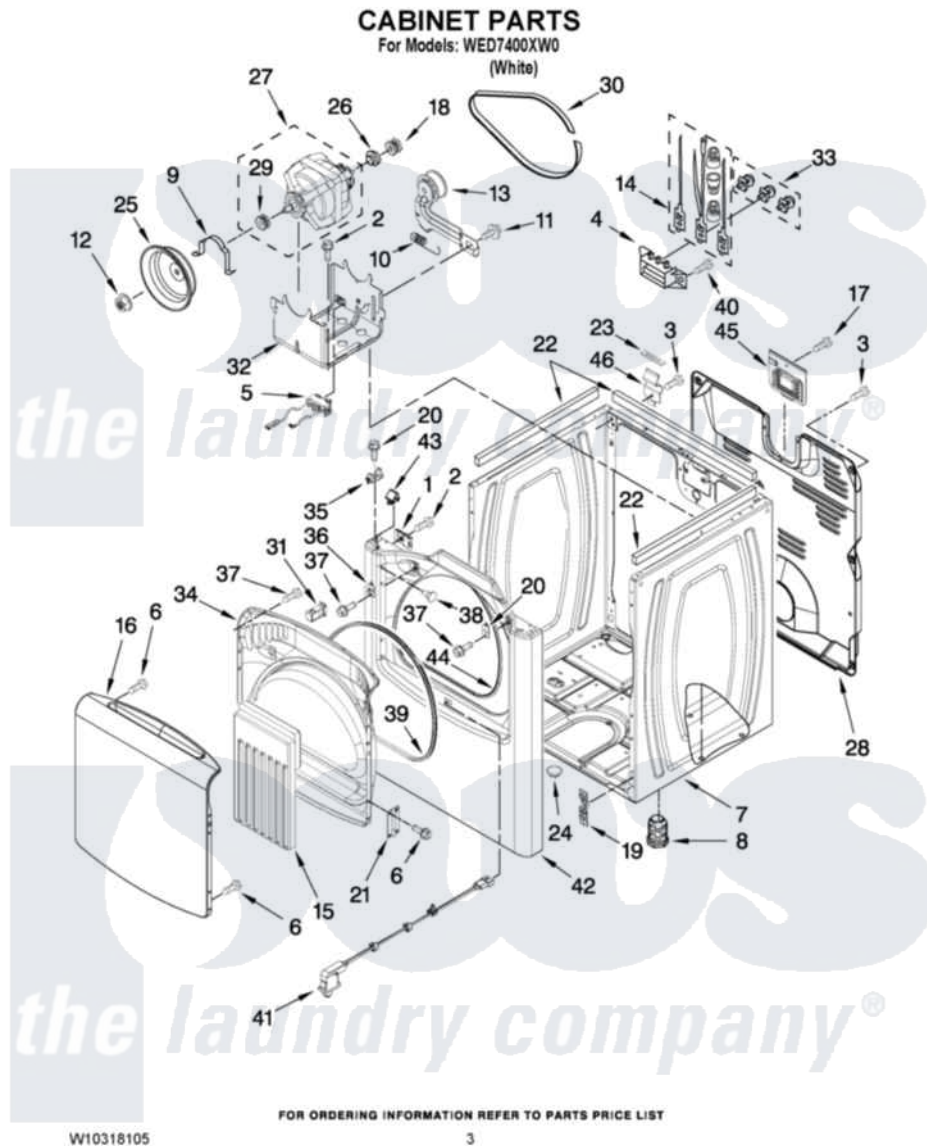

Whirlpool WED7400XW0 02 - CABINET PARTS

Whirlpool Residential Whirlpool WED7400XW0 Dryer Parts Parts Diagram 02 - CABINET PARTS
Click on the part number to view part

Item	Original Part Number	Replaced By	Status	Part Description
1	W10007520			Clip, Ground
2	3390631			Screw, 10-16 X 3/8
3	693995			Screw, Hex Head
4	3397659			Block, Terminal
5	W10314253			Switch, Assembly Broken Belt
6	342055	488627		Screw
7	W10183827	W10223154		Cabinet
8	3392100	49621		Feet-Leveling
NI	279810			Foot-Optional
9	660658			Clamp, Motor Mounting 343481 685441
10	3387374			Spring, Idler
11	3389420			Retainer-Idler 1/4-20 X 1/16
12	W10001340			Nut, Fly Wheel
13	8547160			Pulley Assembly
14	279318			Terminal Tinned And Brass Panel

15	8558850		Filler-Big Mouth Axial Door
16	8571361		Door, Outer
17	8533974	4331106	Screw, No.10-32 X 7/16
18	8547171		Pulley,
19	3394083		Clip, Front Panel
20	W10111888		Plug, Strike
21	8579717		Assembly, Hinge
22	W10316529		Foam-Seal Cabinet
23	18849		Pad, Top Hinge
24	8578560		Hole, Plug
25	8576626		Wheel, Fly
26	3393657		Restrainer, Belt
27	8547170	W10448896	Motordrive
28	W10140148		Panel, Rear
29	8544743		Pulley, Blower
30	8547157		Belt, Drive
31	W10111905		Assembly, Door Catch
32	W10308685		Bracket, Motor
33	279393		Terminal Block Screw Kit
34	8571356		Door Inner
35	8568303		Locator, Snap Down
36	W10111906	W10295405	Strike
37	3400805		Screw, 8-18 X 3/64
38	W10144494		Plug-Hole
39	W10221653	W10239307	Seal-Door
40	3393008	308685	Side Trim)
41	W10201785		Door Switch Assembly
42	W10111883	W10312757	Panel
43	8576625		Lock, Front Top
44	W10044490		Seal, Front Panel
45	W10110241		Cover, Terminal Block
46	238088	8066217	Hinge, Top