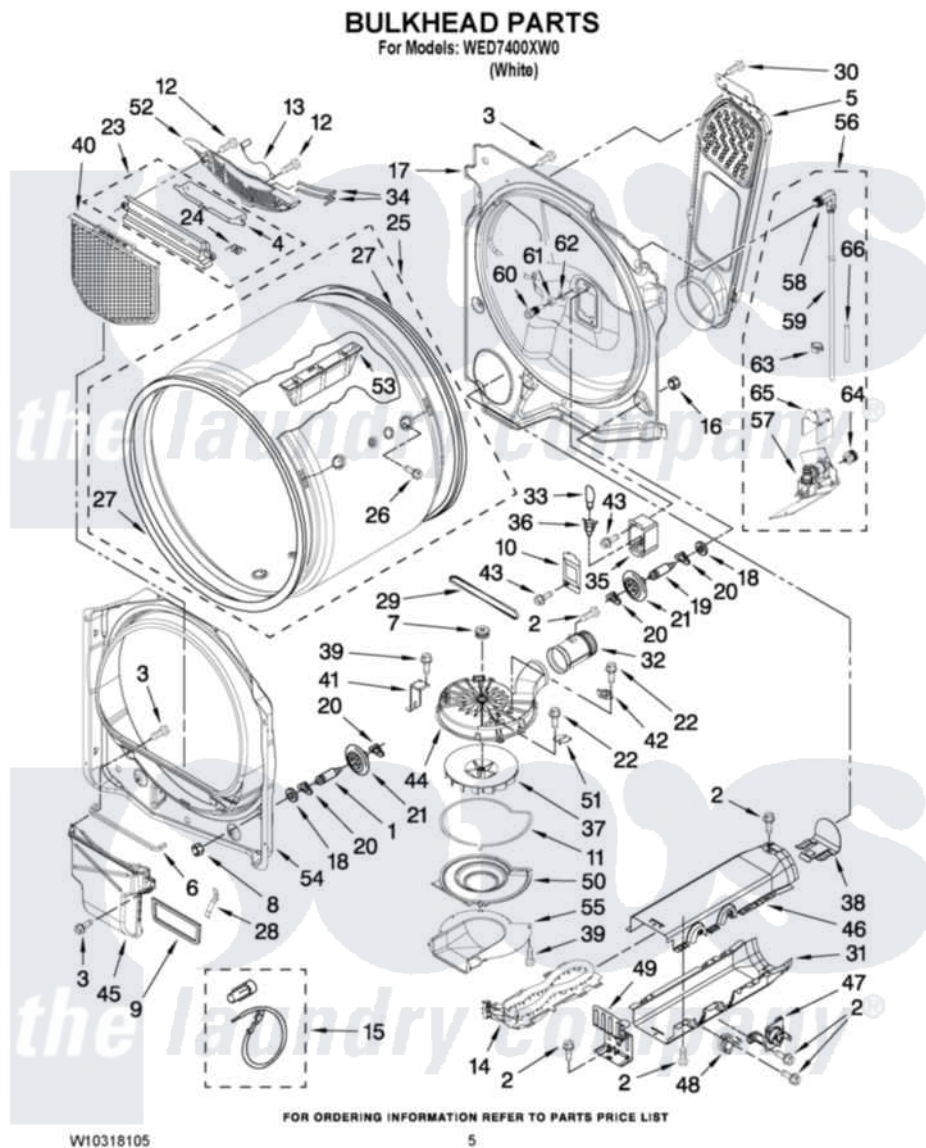

Whirlpool WED7400XW0 03 - BULKHEAD PARTS

Whirlpool Residential Whirlpool WED7400XW0 Dryer Parts Parts Diagram 03 - BULKHEAD PARTS
Click on the part number to view part

Item	Original Part Number	Replaced By	Status	Part Description
1	8575324	W10359271		Shaft, Drum Roller Threads
2	90767			Screw, 8A X 3/8 HeX Washer Head Tapping
3	3390631			Screw, 10-16 X 3/8
4	3394984	8563758		Door, Lint Screen
5	8544730			Air Duct Assembly
6	697813			Seal, Outlet Housing
7	8544739			Pulley, Blower
8	3934666	W10080210		Nut, 3/8 X 16
9	8544721			Seal, Lint Duct
10	3402841	8532165		Lens, Drum Light
11	8573068			Seal, Blower Cover
12	3387230			Screw, 10-16 X 13/16
13	3392258	3393840		Wire
14	8544771			Heater Element
15	279457			Wire Kit, Terminal
16	W10001120	W10080190		Nut, 3/8-16