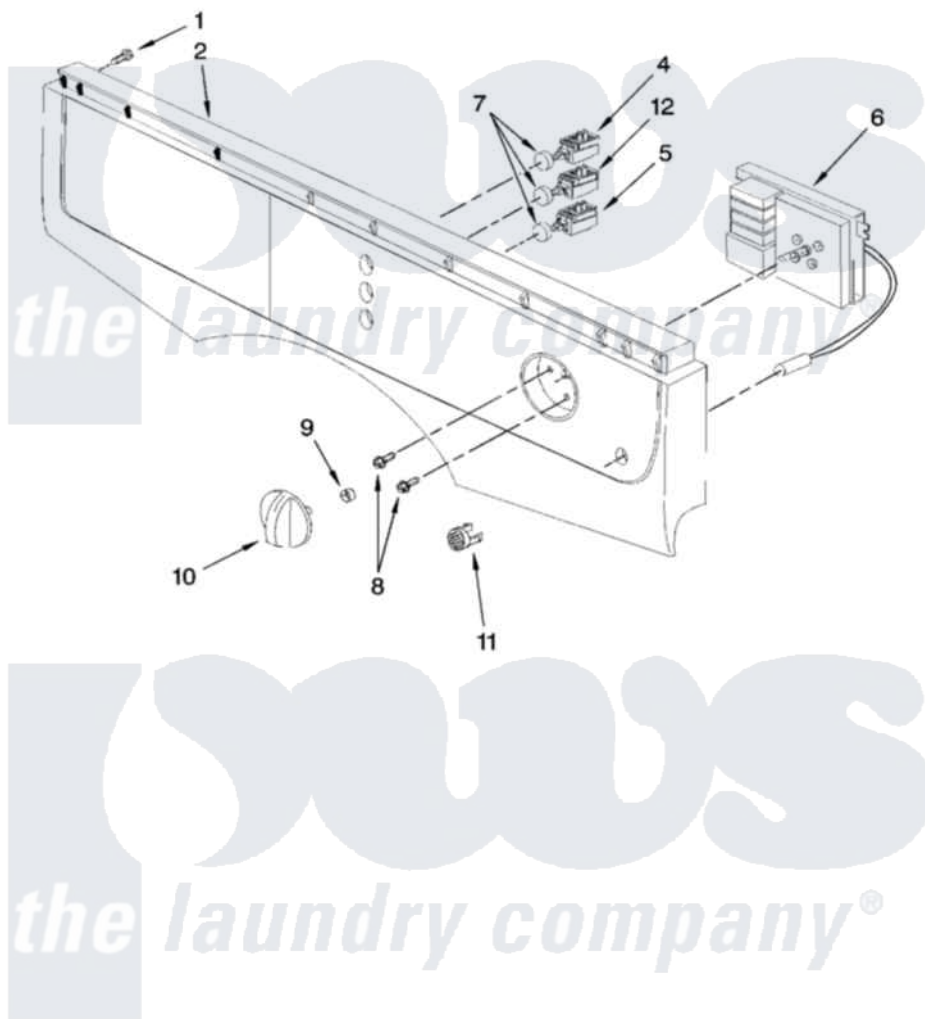

Whirlpool WED7500VW0 02 - CONTROL PANEL PARTS

CONTROL PANEL PARTS

For Model: WED7500VW0
(White)

W10112251

3

Whirlpool [Residential Whirlpool WED7500VW0 Dryer Parts](#) Parts Diagram 02 - CONTROL PANEL PARTS
Click on the part number to view part

Item	Original Part Number	Replaced By	Status	Part Description
1	8182338	489355		Screw, 8 X 1/2
2	W10205135			Panel. Control
4	8182576	280110		Switch And Button Assembly
5	8182395			Switch And Button Assembly
6	8183107	8182522		Timer And Indicator Light Assembly
7	8182575			Button, Push
8	8182323	3179776		Screw
9	8182361			Spring, Knob
10	W10205136	W10233963		Knob
11	8182532			Lens, Indicator
12	8182577	280111		Switch And Button Assembly