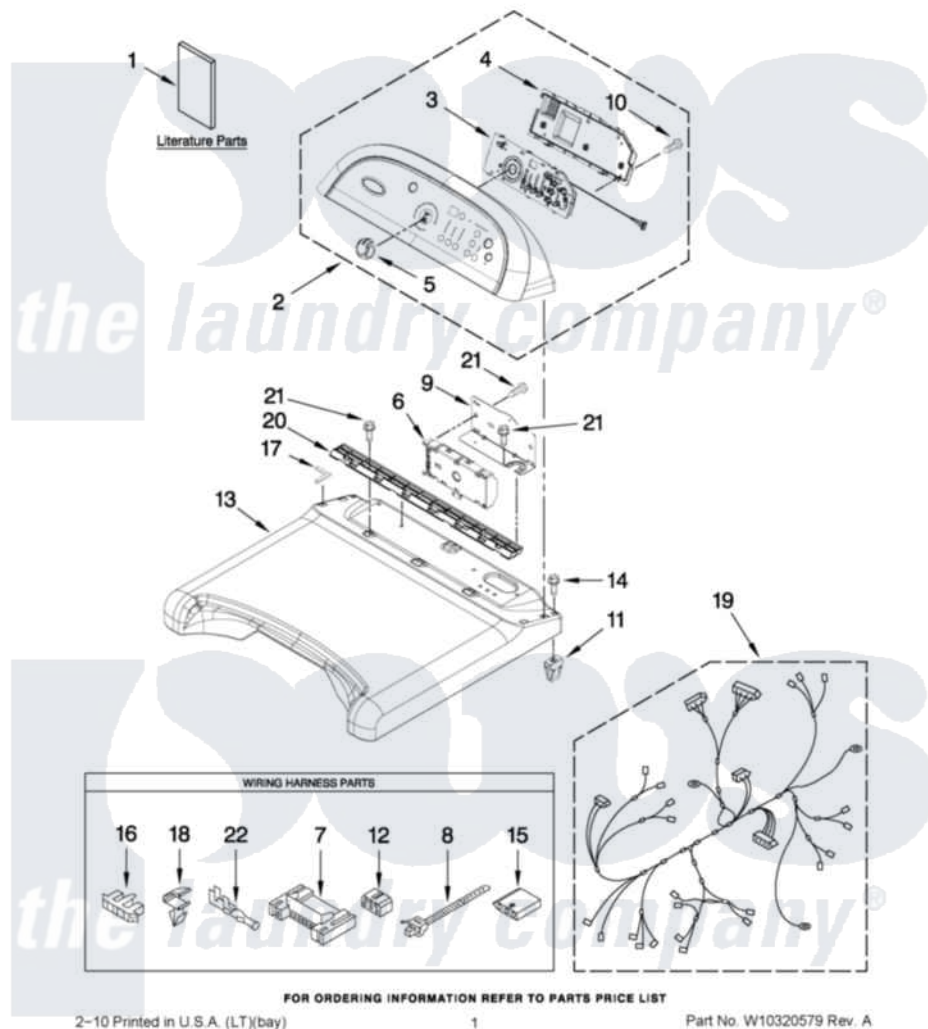

Whirlpool WED7600XW0 01 - TOP AND CONSOLE PARTS

TOP AND CONSOLE PARTS

For Models: WED7600XW0
(White)

27" ELECTRIC DRYER

Whirlpool [Residential Whirlpool WED7600XW0 Dryer Parts](#) Parts Diagram 01 - TOP AND CONSOLE PARTS
Click on the part number to view part

Item	Original Part Number	Replaced By	Status	Part Description
1	W10305227		Not Available	GUIDE, USE & CARE (ENGLISH)
"	W10267633		Not Available	INSTALLATION, INSTRUCTION
"	W10301482		Not Available	TECH SHEET
2	W10298646			Console Assembly
3	W10298626			Assembly, User Interface
4	8564265			Cover, Rear- User Interface
5	W10211335			Knob, Assembly
6	W10294316			Control Electronic
7	3395683			Receptacle, Multi-Terminal
8	3391018			Tie Cable
9	W10211337			Bracket, Machine Controller
10	W10003770			Screw, 6-19 X 1/2
11	W10112673			Screw, Grommet
12	3347243			Block, Disconnect
13	W10211339			Top

14	W10131402		Screw, 8-18 X 1.370
15	3936144		Do-It-Yourself Repair Manuals
16	3397269		Connector, Timer
17	W10185554		Seal, Foam Top
18	3394427		Clip-Harness
19	W10319798		Harness, Electric
20	8558863		Bracket, Console
21	337686	Not Available	SCREW, 8-18 X .500
22	94614		Terminal