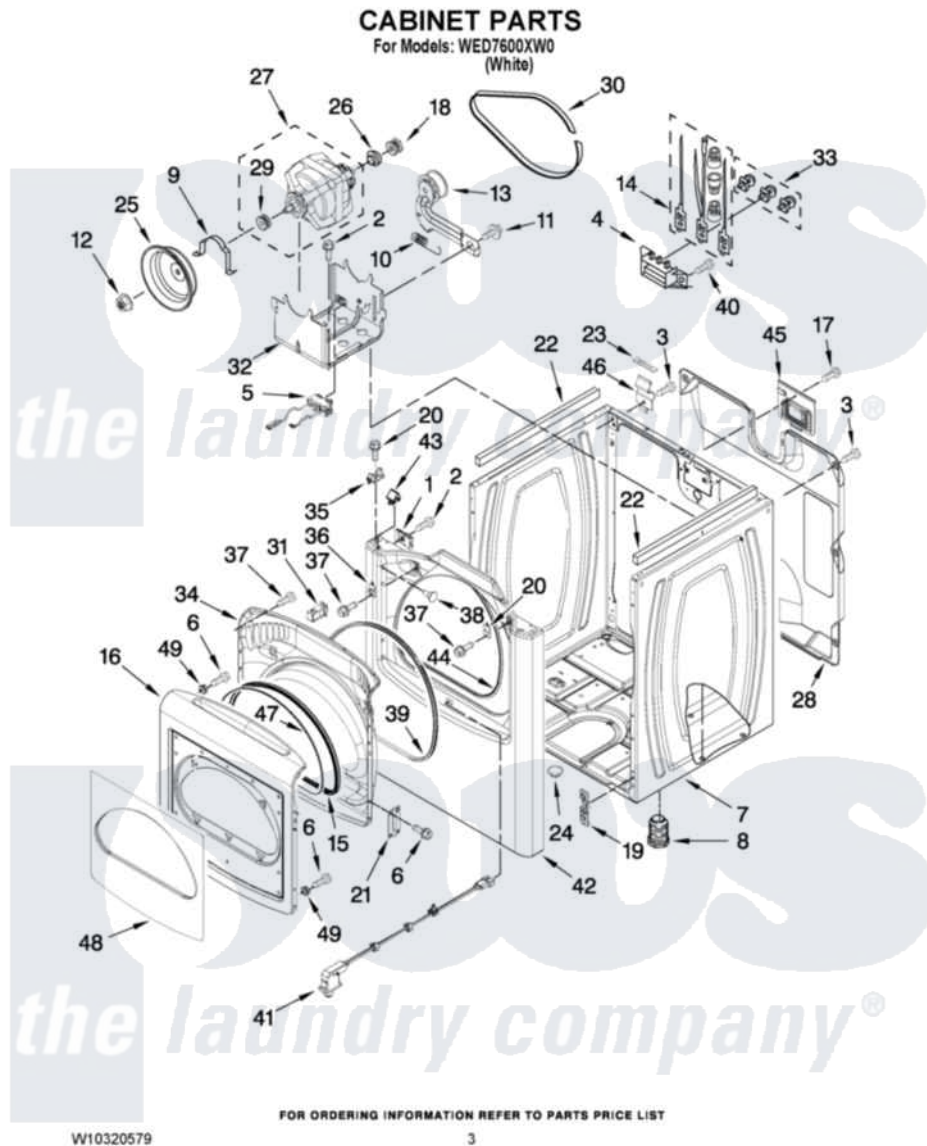

Whirlpool WED7600XW0 02 - CABINET PARTS

Whirlpool Residential Whirlpool WED7600XW0 Dryer Parts Parts Diagram 02 - CABINET PARTS
 Click on the part number to view part

Item	Original Part Number	Replaced By	Status	Part Description
1	W10007520			Clip, Ground
2	3390631			Screw, 10-16 X 3/8
3	693995			Screw, Hex Head
4	3397659			Block, Terminal
5	W10314253			Switch, Assembly Broken Belt
6	342055	488627		Screw
7	W10183827	W10223154		Cabinet
8	3392100	49621		Feet-Leveling
NI	279810			Foot-Optional
9	660658			Clamp, Motor Mounting 343481 685441
10	3387374			Spring, Idler
11	3389420			Retainer-Idler 1/4-20 X 1/16
12	W10001340			Nut, Fly Wheel
13	8547160			Pulley Assembly
14	279318			Terminal Tinned And Brass Panel

15	W10076050		Seal, Window
16	8571365		Door, Outer
17	8533974	4331106	Screw, No.10-32 X 7/16
18	8547171		Pulley,
19	3394083		Clip, Front Panel
20	W10111888		Plug, Strike
21	8579717		Assembly, Hinge
22	W10157932		Seal, Foam Cabinet
23	18849		Pad, Top Hinge
24	8578560		Hole, Plug
25	8576626		Wheel, Fly
26	3393657		Restrainer, Belt
27	8547170	W10448896	Motordrive
28	8558830	Not Available	Panel, Rear
29	8544743		Pulley, Blower
30	8547157		Belt, Drive
31	W10111905		Assembly, Door Catch
32	W10308685		Bracket, Motor
33	279393		Terminal Block Screw Kit
34	8571357		Door, Inner
35	8568303		Locator, Snap Down
36	W10111906	W10295405	Strike
37	3400805		Screw, 8-18 X 3/64
38	W10144494		Plug-Hole
39	W10221653	W10239307	Seal-Door
40	3393008	308685	Side Trim)
41	W10201785		Door Switch Assembly
42	W10111883	W10312757	Panel
43	8576625		Lock, Front Top
44	W10044490		Seal, Front Panel
45	W10110241		Cover, Terminal Block
46	238088	8066217	Hinge, Top
47	8558846		Glass, Inner Door
48	8578931		Window, Outer Door
49	308499		Nut-1/4 Hf Self-Thread