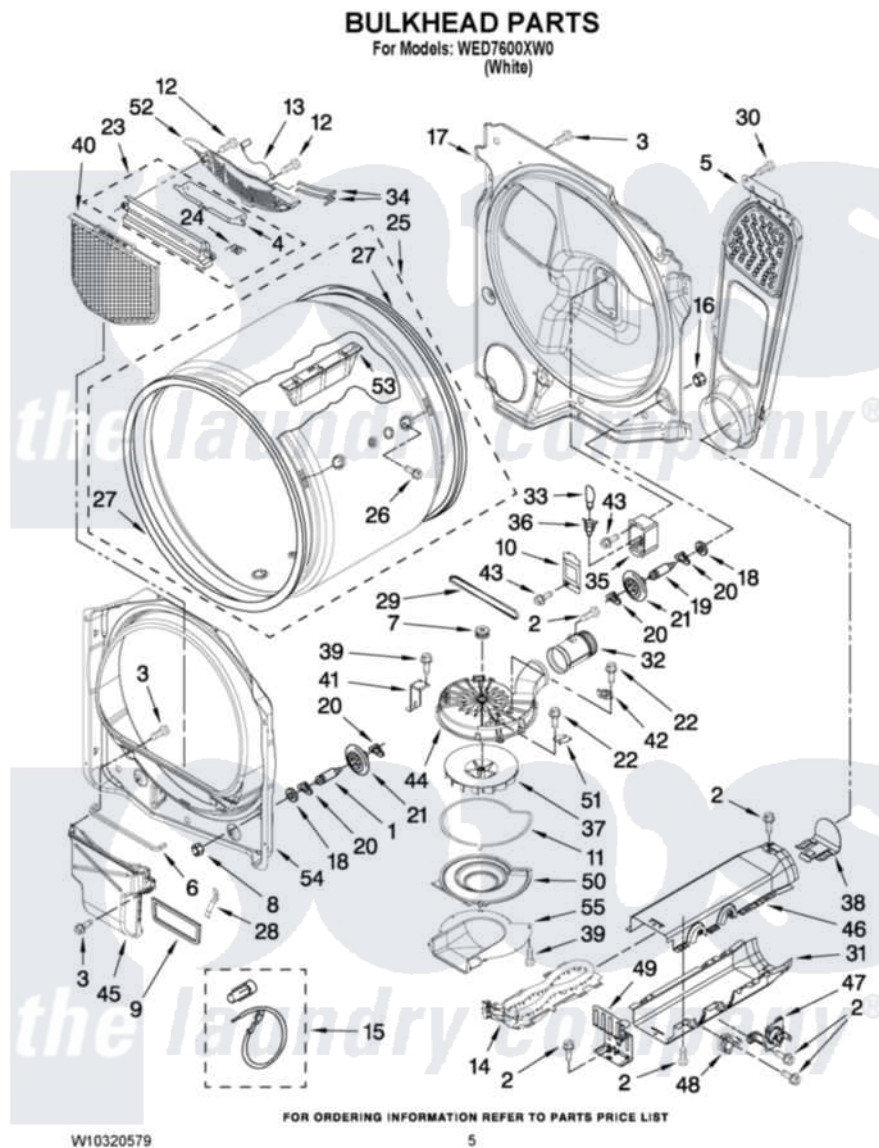

Whirlpool WED7600XW0 03 - BULKHEAD PARTS

Whirlpool Residential Whirlpool WED7600XW0 Dryer Parts Parts Diagram 03 - BULKHEAD PARTS
Click on the part number to view part

| Item | Original Part Number | Replaced By | Status | Part Description |
|------|-------------------------|---------------------------|--------|---|
| 1 | 8575324 | W10359271 | | Shaft, Drum Roller Threads |
| 2 | 90767 | | | Screw, 8A X 3/8 HeX Washer Head Tapping |
| 3 | 3390631 | | | Screw, 10-16 X 3/8 |
| 4 | 3394984 | 8563758 | | Door, Lint Screen |
| 5 | 8544730 | | | Air Duct Assembly |
| 6 | 697813 | | | Seal, Outlet Housing |
| 7 | 8544739 | | | Pulley, Blower |
| 8 | 3934666 | W10080210 | | Nut, 3/8 X 16 |
| 9 | 8544721 | | | Seal, Lint Duct |
| 10 | 3402841 | 8532165 | | Lens, Drum Light |
| 11 | 8573068 | | | Seal, Blower Cover |
| 12 | 3387230 | | | Screw, 10-16 X 13/16 |
| 13 | 3392258 | 3393840 | | Wire |
| 14 | 8544771 | | | Heater Element |
| 15 | 279457 | | | Wire Kit, Terminal |
| 16 | W10001120 | W10080190 | | Nut, 3/8-16 |