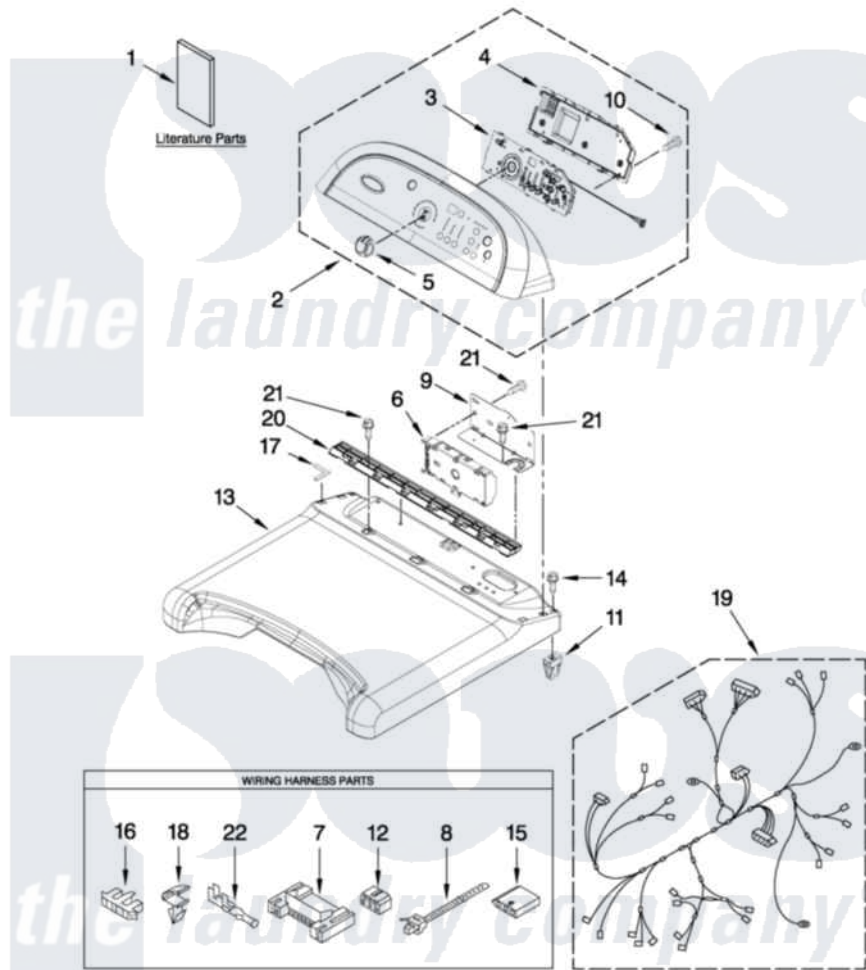

Whirlpool WED7800XB0 01 - TOP AND CONSOLE PARTS

TOP AND CONSOLE PARTS

For Models: WED7800XW0, WED7800XB0, WED7800XL0
(White) (Black) (Lunar Silver)

27" ELECTRIC DRYER

FOR ORDERING INFORMATION REFER TO PARTS PRICE LIST

3-10 Printed in U.S.A. (LT)(bay)

1

Part No. W10322108 Rev. A

Whirlpool [Residential Whirlpool WED7800XB0 Dryer Parts](#) Parts Diagram 01 - TOP AND CONSOLE PARTS
Click on the part number to view part

Item	Original Part Number	Replaced By	Status	Part Description
1	W10305227		Not Available	GUIDE, USE & CARE (ENGLISH)
"	W10267633		Not Available	INSTALLATION, INSTRUCTION
"	W10301482		Not Available	TECH SHEET
2	W10298643			Console Assembly
"	W10298644			Console Assembly
"	W10298645			Console Assembly
3	W10298625			Assembly, User Interface
4	8564265			Cover, Rear- User Interface
5	W10211335			Knob, Assembly
6	W10294317			Control Electronic
7	3395683			Receptacle, Multi-Terminal
8	3391018			Tie Cable
9	W10211337			Bracket, Machine Controller
10	W10003770			Screw, 6-19 X 1/2
11	W10112673			Screw, Grommet

12	3347243		Block, Disconnect
13	W10211339		Top
"	W10211340		Top
"	W10211341		Top
14	W10131402		Screw, 8-18 X 1.370
15	3936144		Do-It-Yourself Repair Manuals
16	3397269		Connector, Timer
17	W10185554		Seal, Foam Top
18	3394427		Clip-Harness
19	W10319804		Harness, Electric
20	8558863		Bracket, Console
21	337686	Not Available	SCREW, 8-18 X .500
22	94614		Terminal