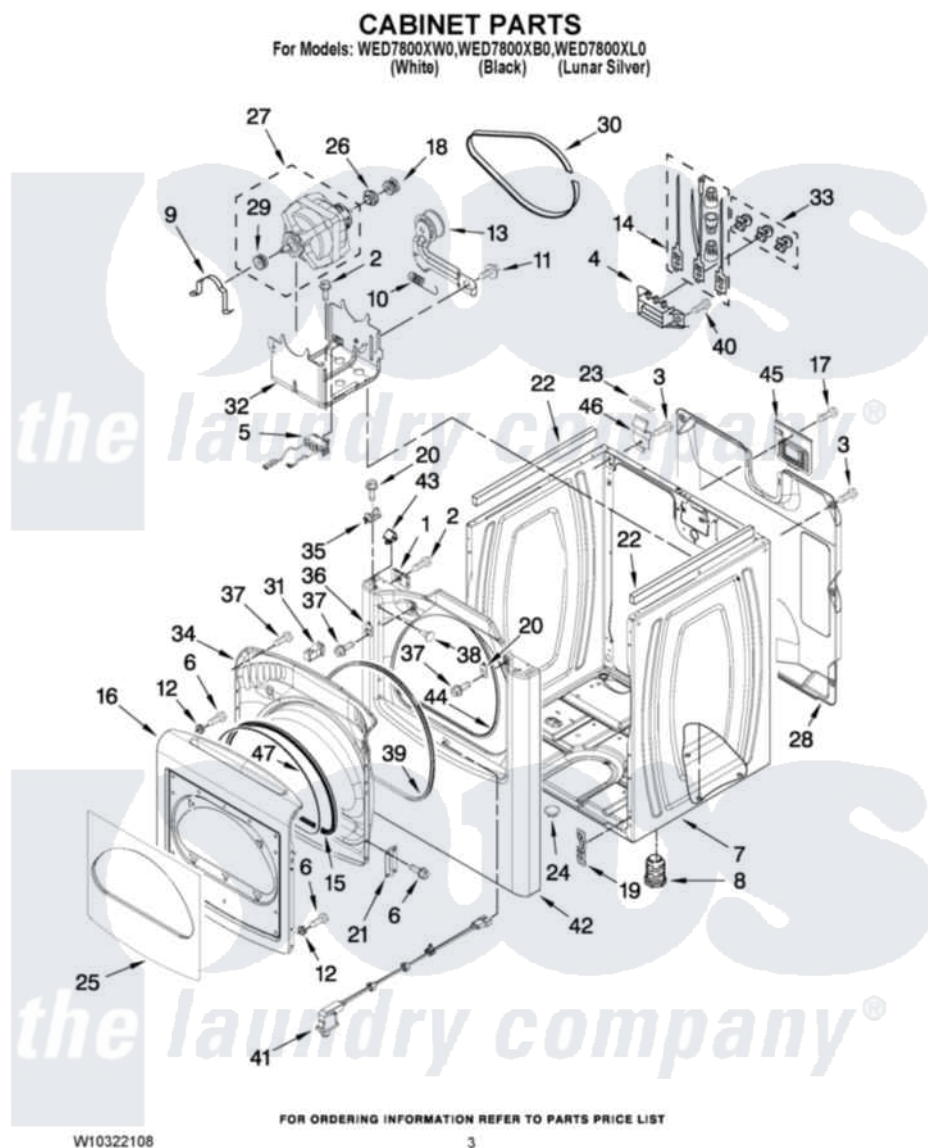

Whirlpool WED7800XB0 02 - CABINET PARTS

Whirlpool [Residential Whirlpool WED7800XB0 Dryer Parts](#) Parts Diagram 02 - CABINET PARTS
Click on the part number to view part

Item	Original Part Number	Replaced By	Status	Part Description
1	W10007520			Clip, Ground
2	3390631			Screw, 10-16 X 3/8
3	693995			Screw, Hex Head
4	3397659			Block, Terminal
5	W10314253			Switch, Assembly Broken Belt
6	342055	488627		Screw
7	W10183827	W10223154		Cabinet
"	W10183831			Cabinet
"	W10183832	W10223156		Cabinet
8	3392100	49621		Feet-Leveling
NI	279810			Foot-Optional
9	660658			Clamp, Motor Mounting 343481 685441
10	3387374			Spring, Idler
11	3389420			Retainer-Idler 1/4-20 X 1/16
12	308499			Nut-1/4 Hf Self-Thread
13	8547160			Pulley Assembly

14	279318		Terminal Tinned And Brass Panel
15	W10076050		Seal, Window
16	8571365		Door, Outer
"	W10307048		Door, Outer
"	W10307050		Door, Outer
17	8533974	4331106	Screw, No.10-32 X 7/16
18	8547171		Pulley,
19	3394083		Clip, Front Panel
20	W10111888		Plug, Strike
21	8579717		Assembly, Hinge
"	W10111912		Assembly, Hinge
"	W10252472		Hinge Assembly
22	W10157932		Seal, Foam Cabinet
23	18849		Pad, Top Hinge
24	8578560		Hole, Plug
25	8578931		Window, Outer Door
26	3393657		Restrainer, Belt
27	8547170	W10448896	Motordrve
28	W10140148		Panel, Rear
29	8544743		Pulley, Blower
30	8547157		Belt, Drive
31	W10111905		Assembly, Door Catch
32	W10308685		Bracket, Motor
33	279393		Terminal Block Screw Kit
34	8571357		Door, Inner
"	W10307042		Door, Inner
35	8568303		Locator, Snap Down
36	W10111906	W10295405	Strike
37	3400805		Screw, 8-18 X 3/64
38	W10144494		Plug-Hole
39	W10221653	W10239307	Seal-Door
40	3393008	308685	Side Trim)
41	W10201785		Door Switch Assembly
42	W10111883	W10312757	Panel
"	W10194731	W10223443	Panel
"	W10252446	W10283294	Panel
43	8576625		Lock, Front Top
44	W10044490		Seal, Front Panel
45	W10110241		Cover, Terminal Block
46	238088	8066217	Hinge, Top
47	8558846		Glass, Inner Door