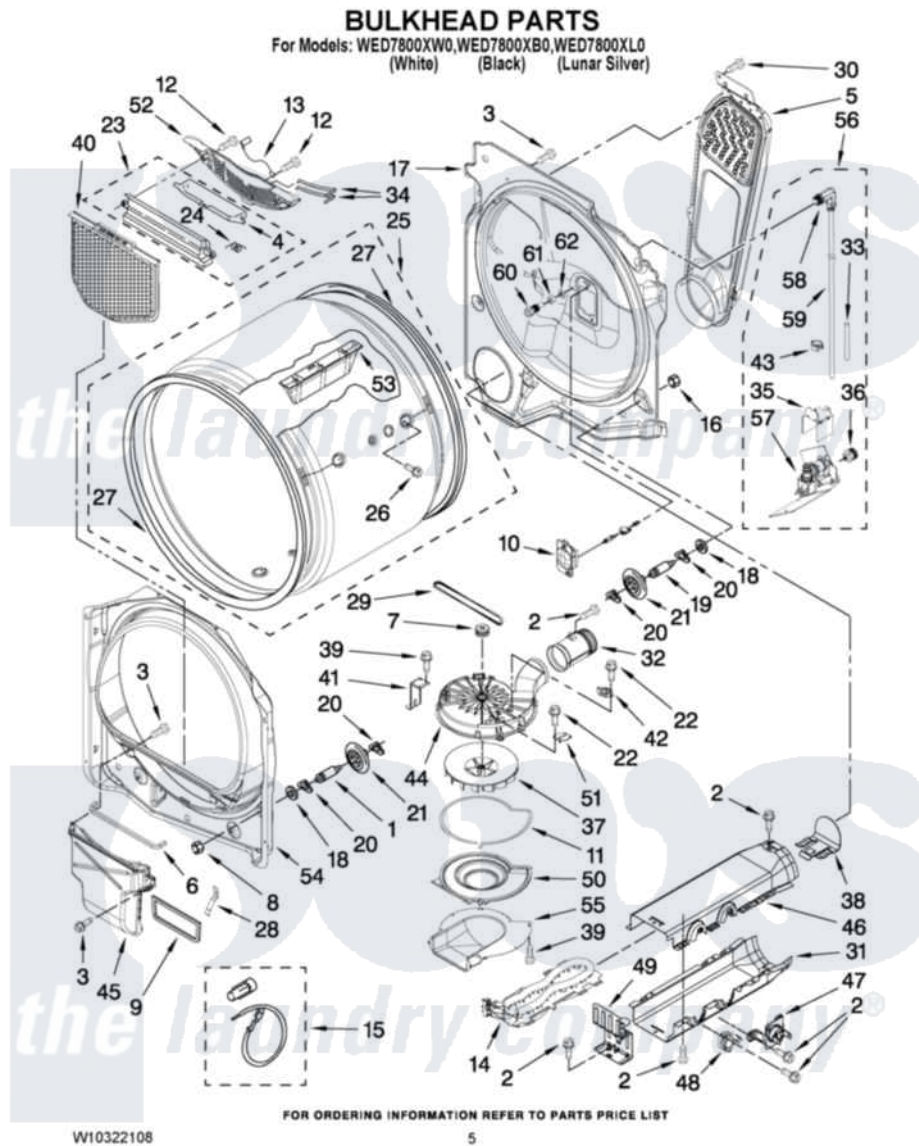

# Whirlpool WED7800XB0 03 - BULKHEAD PARTS

Whirlpool [Residential Whirlpool WED7800XB0 Dryer Parts](#) Parts Diagram 03 - BULKHEAD PARTS  
Click on the part number to view part

Item	Original Part Number	Replaced By	Status	Part Description
1	8575324	<a href="#">W10359271</a>		Shaft, Drum Roller Threads
2	<a href="#">90767</a>			Screw, 8A X 3/8 HeX Washer Head Tapping
3	<a href="#">3390631</a>			Screw, 10-16 X 3/8
4	3394984	<a href="#">8563758</a>		Door, Lint Screen
5	<a href="#">8544730</a>			Air Duct Assembly
6	<a href="#">697813</a>			Seal, Outlet Housing
7	<a href="#">8544739</a>			Pulley, Blower
8	3934666	<a href="#">W10080210</a>		Nut, 3/8 X 16
9	<a href="#">8544721</a>			Seal, Lint Duct
10	<a href="#">W10299173</a>			Led Module
11	<a href="#">8573068</a>			Seal, Blower Cover
12	<a href="#">3387230</a>			Screw, 10-16 X 13/16
13	3392258	<a href="#">3393840</a>		Wire
14	<a href="#">8544771</a>			Heater Element
15	<a href="#">279457</a>			Wire Kit, Terminal
16	W10001120	<a href="#">W10080190</a>		Nut, 3/8-16