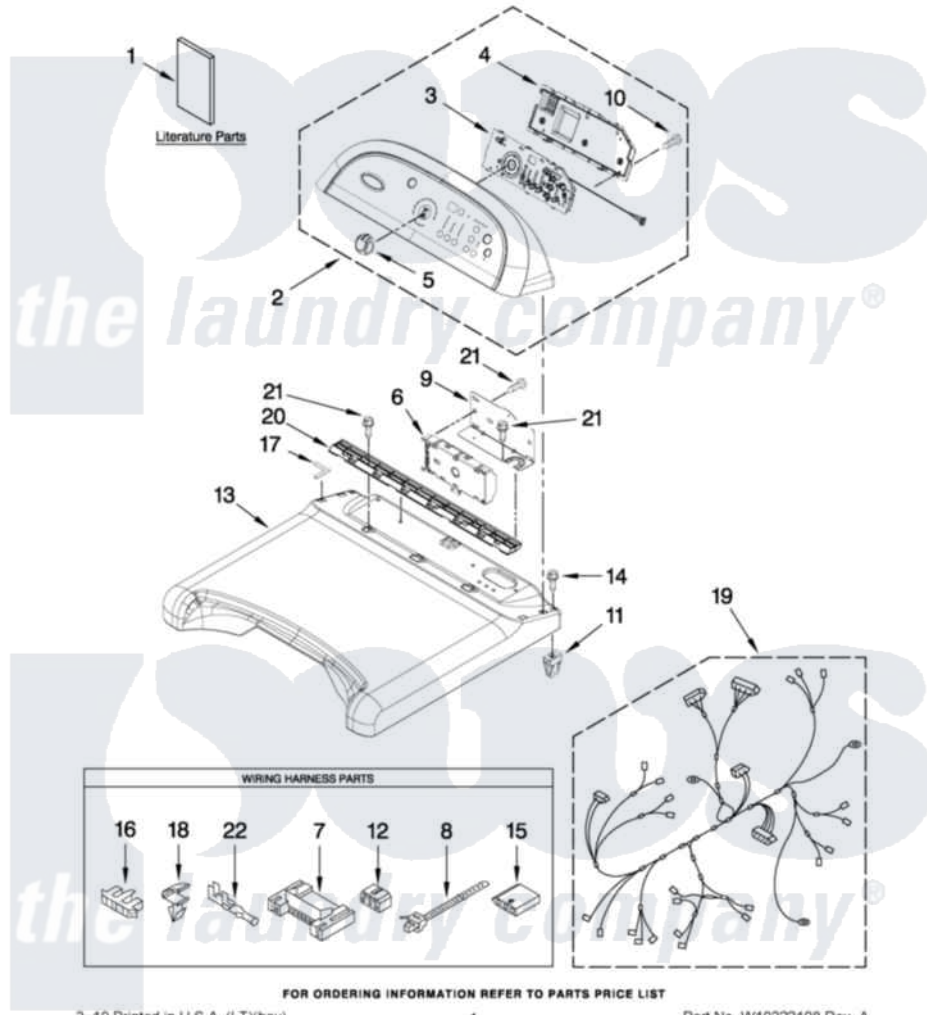

Whirlpool WED7800XL0 01 - TOP AND CONSOLE PARTS

TOP AND CONSOLE PARTS

For Models: WED7800XW0, WED7800XB0, WED7800XL0
(White) (Black) (Lunar Silver)

27" ELECTRIC DRYER

Whirlpool Residential Whirlpool WED7800XL0 Dryer Parts Parts Diagram 01 - TOP AND CONSOLE PARTS
Click on the part number to view part

Item	Original Part Number	Replaced By	Status	Part Description
1	W10305227		Not Available	GUIDE, USE & CARE (ENGLISH)
"	W10267633		Not Available	INSTALLATION, INSTRUCTION
"	W10301482		Not Available	TECH SHEET
2	W10298643			Console Assembly
"	W10298644			Console Assembly
"	W10298645			Console Assembly
3	W10298625			Assembly, User Interface
4	8564265			Cover, Rear- User Interface
5	W10211335			Knob, Assembly
6	W10294317			Control Electronic
7	3395683			Receptacle, Multi-Terminal
8	3391018			Tie Cable
9	W10211337			Bracket, Machine Controller
10	W10003770			Screw, 6-19 X 1/2
11	W10112673			Screw, Grommet

12	3347243		Block, Disconnect
13	W10211339		Top
"	W10211340		Top
"	W10211341		Top
14	W10131402		Screw, 8-18 X 1.370
15	3936144		Do-It-Yourself Repair Manuals
16	3397269		Connector, Timer
17	W10185554		Seal, Foam Top
18	3394427		Clip-Harness
19	W10319804		Harness, Electric
20	8558863		Bracket, Console
21	337686	Not Available	SCREW, 8-18 X .500
22	94614		Terminal