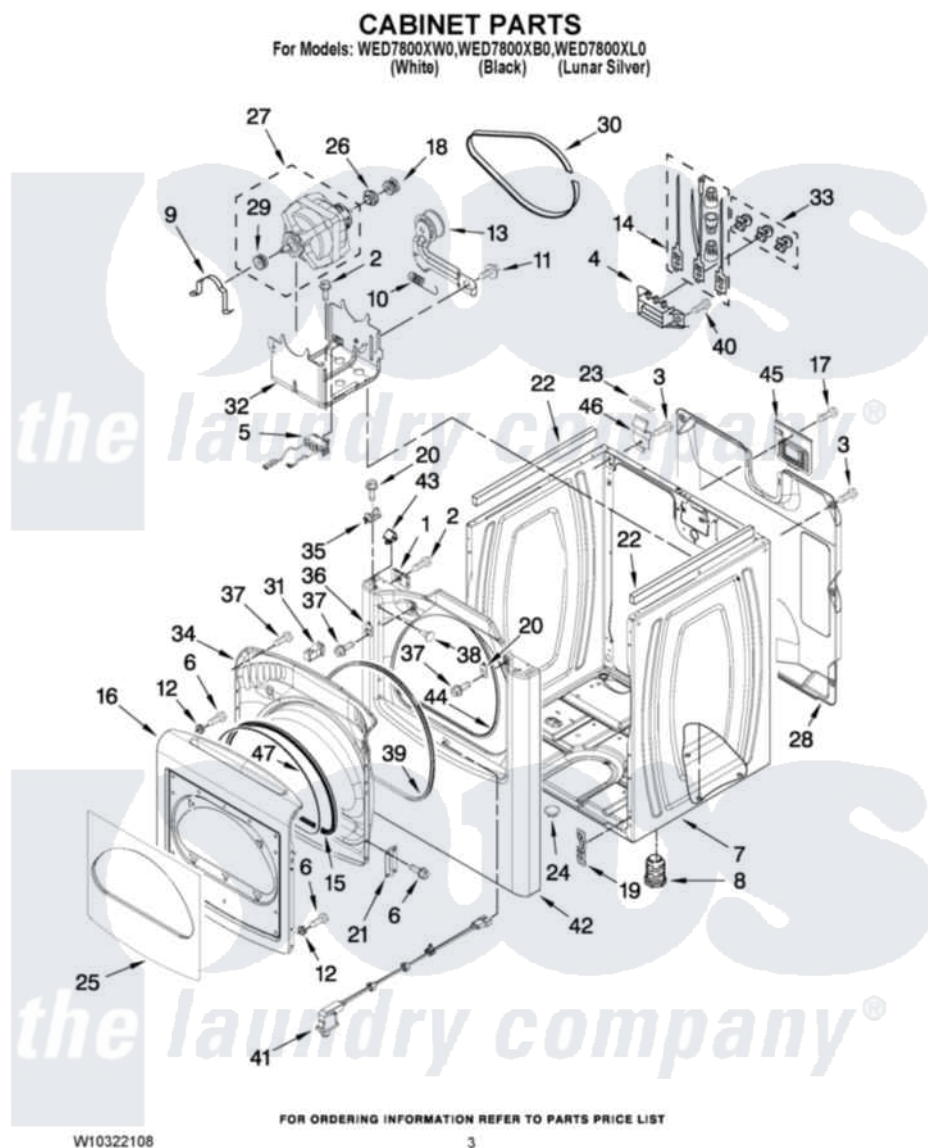

# Whirlpool WED7800XL0 02 - CABINET PARTS

Whirlpool [Residential Whirlpool WED7800XL0 Dryer Parts](#) Parts Diagram 02 - CABINET PARTS  
Click on the part number to view part

Item	Original Part Number	Replaced By	Status	Part Description
1	<a href="#">W10007520</a>			Clip, Ground
2	<a href="#">3390631</a>			Screw, 10-16 X 3/8
3	<a href="#">693995</a>			Screw, Hex Head
4	<a href="#">3397659</a>			Block, Terminal
5	<a href="#">W10314253</a>			Switch, Assembly Broken Belt
6	342055	<a href="#">488627</a>		Screw
7	W10183827	<a href="#">W10223154</a>		Cabinet
"	<a href="#">W10183831</a>			Cabinet
"	W10183832	<a href="#">W10223156</a>		Cabinet
8	3392100	<a href="#">49621</a>		Feet-Leveling
NI	<a href="#">279810</a>			Foot-Optional
9	<a href="#">660658</a>			Clamp, Motor Mounting 343481 685441
10	<a href="#">3387374</a>			Spring, Idler
11	<a href="#">3389420</a>			Retainer-Idler 1/4-20 X 1/16
12	<a href="#">308499</a>			Nut-1/4 Hf Self-Thread
13	<a href="#">8547160</a>			Pulley Assembly