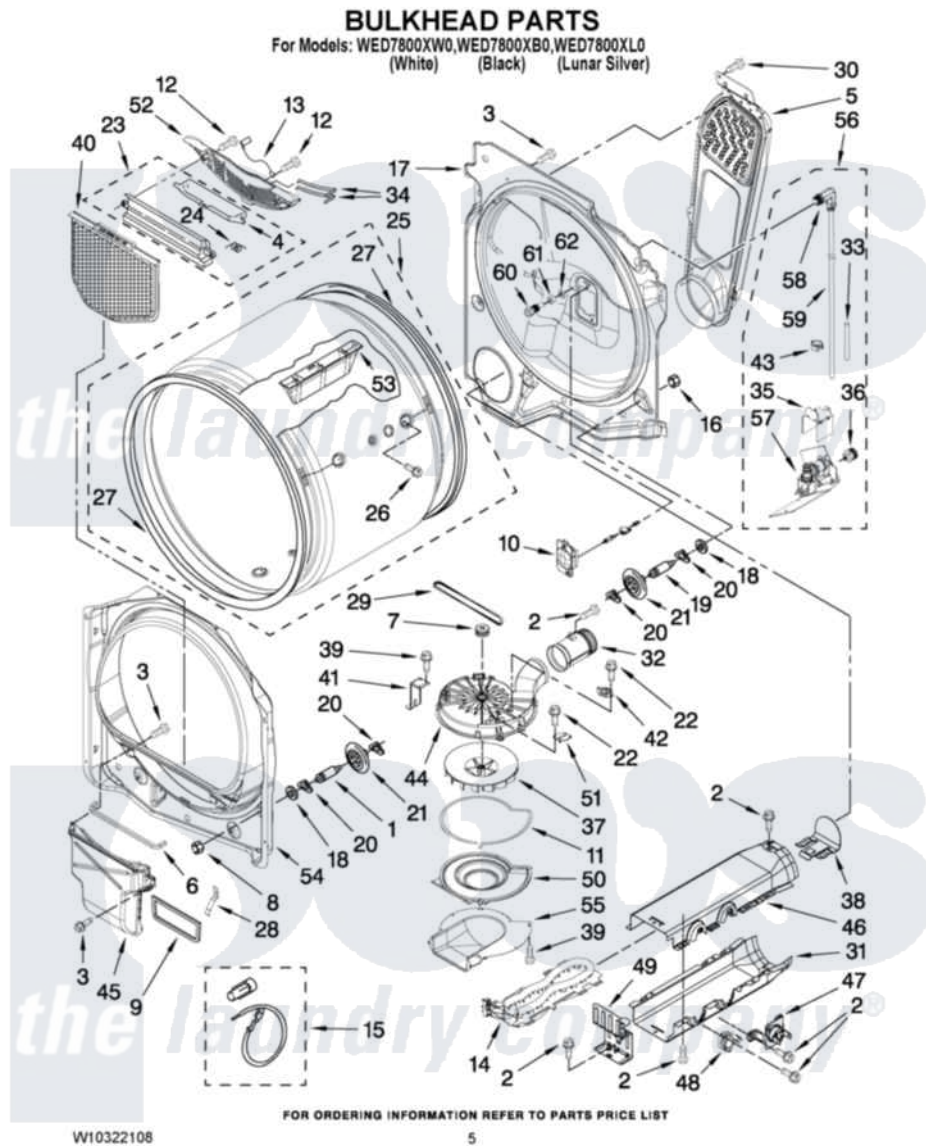

Whirlpool WED7800XL0 03 - BULKHEAD PARTS

Whirlpool [Residential Whirlpool WED7800XL0 Dryer Parts](#) Parts Diagram 03 - BULKHEAD PARTS
Click on the part number to view part

Item	Original Part Number	Replaced By	Status	Part Description
1	8575324	W10359271		Shaft, Drum Roller Threads
2	90767			Screw, 8A X 3/8 HeX Washer Head Tapping
3	3390631			Screw, 10-16 X 3/8
4	3394984	8563758		Door, Lint Screen
5	8544730			Air Duct Assembly
6	697813			Seal, Outlet Housing
7	8544739			Pulley, Blower
8	3934666	W10080210		Nut, 3/8 X 16
9	8544721			Seal, Lint Duct
10	W10299173			Led Module
11	8573068			Seal, Blower Cover
12	3387230			Screw, 10-16 X 13/16
13	3392258	3393840		Wire
14	8544771			Heater Element
15	279457			Wire Kit, Terminal
16	W10001120	W10080190		Nut, 3/8-16