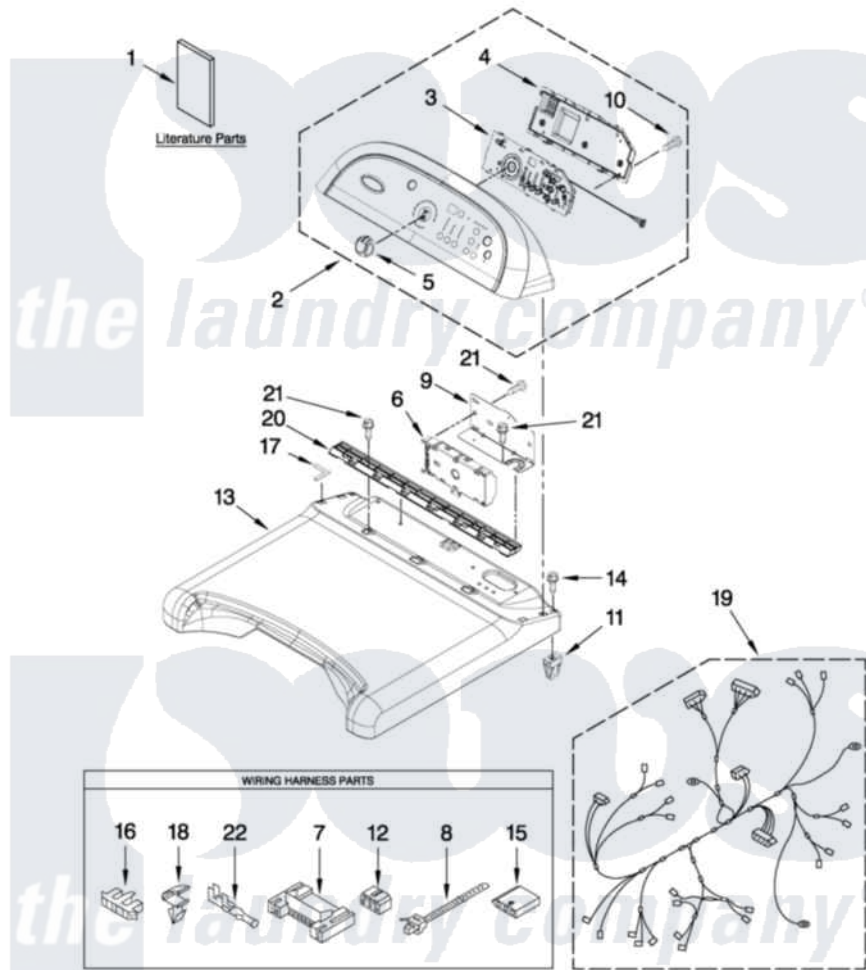

Whirlpool WED7800XW0 01 - TOP AND CONSOLE PARTS

TOP AND CONSOLE PARTS

For Models: WED7800XW0, WED7800XB0, WED7800XL0
(White) (Black) (Lunar Silver)

27" ELECTRIC DRYER

FOR ORDERING INFORMATION REFER TO PARTS PRICE LIST

3-10 Printed in U.S.A. (LT)(bay)

1

Part No. W10322108 Rev. A

Whirlpool Residential Whirlpool WED7800XW0 Dryer Parts Parts Diagram 01 - TOP AND CONSOLE PARTS
Click on the part number to view part

Item	Original Part Number	Replaced By	Status	Part Description
1	W10305227		Not Available	GUIDE, USE & CARE (ENGLISH)
"	W10267633		Not Available	INSTALLATION, INSTRUCTION
"	W10301482		Not Available	TECH SHEET
2	W10298643			Console Assembly
"	W10298644			Console Assembly
"	W10298645			Console Assembly
3	W10298625			Assembly, User Interface
4	8564265			Cover, Rear- User Interface
5	W10211335			Knob, Assembly
6	W10294317			Control Electronic
7	3395683			Receptacle, Multi-Terminal
8	3391018			Tie Cable
9	W10211337			Bracket, Machine Controller
10	W10003770			Screw, 6-19 X 1/2
11	W10112673			Screw, Grommet

12	3347243		Block, Disconnect
13	W10211339		Top
"	W10211340		Top
"	W10211341		Top
14	W10131402		Screw, 8-18 X 1.370
15	3936144		Do-It-Yourself Repair Manuals
16	3397269		Connector, Timer
17	W10185554		Seal, Foam Top
18	3394427		Clip-Harness
19	W10319804		Harness, Electric
20	8558863		Bracket, Console
21	337686	Not Available	SCREW, 8-18 X .500
22	94614		Terminal