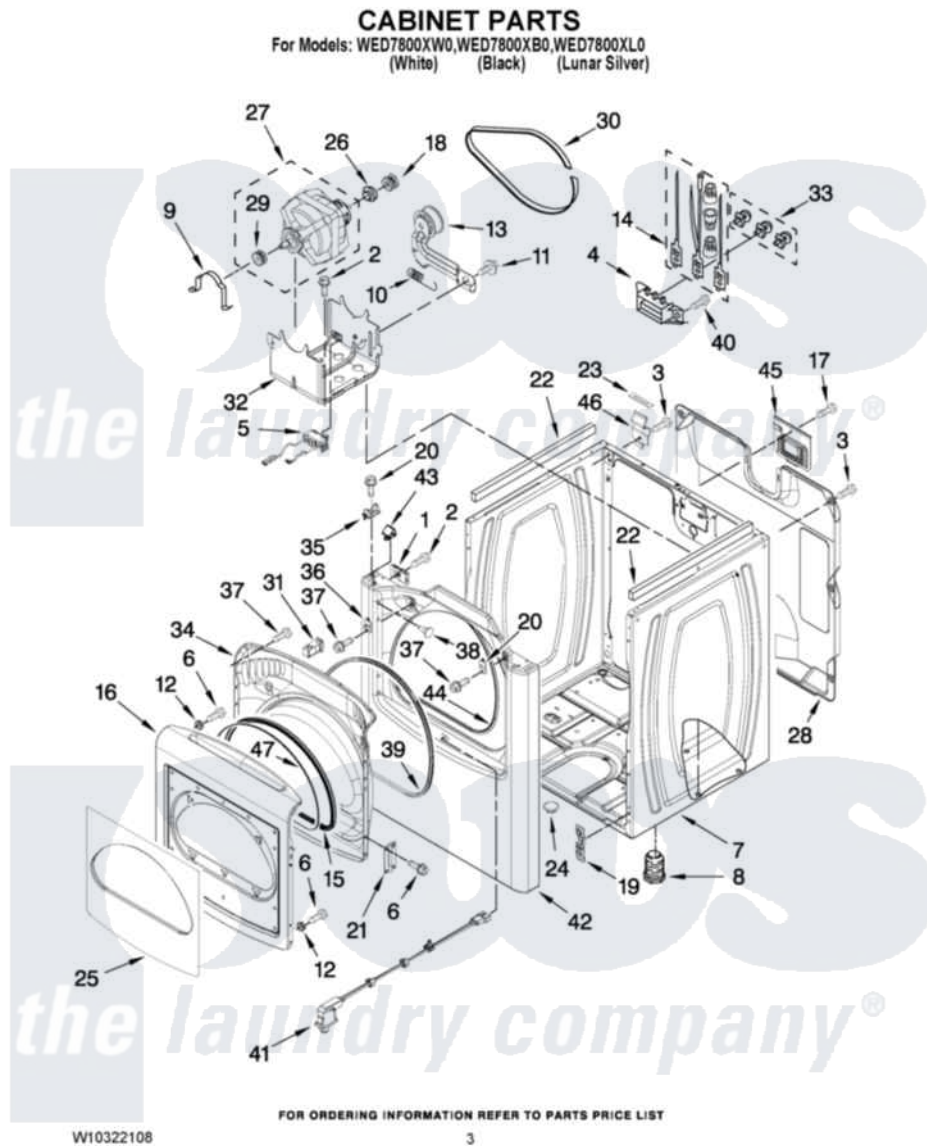

# Whirlpool WED7800XW0 02 - CABINET PARTS

Whirlpool [Residential Whirlpool WED7800XW0 Dryer Parts](#) Parts Diagram 02 - CABINET PARTS  
Click on the part number to view part

Item	Original Part Number	Replaced By	Status	Part Description
1	<a href="#">W10007520</a>			Clip, Ground
2	<a href="#">3390631</a>			Screw, 10-16 X 3/8
3	<a href="#">693995</a>			Screw, Hex Head
4	<a href="#">3397659</a>			Block, Terminal
5	<a href="#">W10314253</a>			Switch, Assembly Broken Belt
6	342055	<a href="#">488627</a>		Screw
7	W10183827	<a href="#">W10223154</a>		Cabinet
"	<a href="#">W10183831</a>			Cabinet
"	W10183832	<a href="#">W10223156</a>		Cabinet
8	3392100	<a href="#">49621</a>		Feet-Leveling
NI	<a href="#">279810</a>			Foot-Optional
9	<a href="#">660658</a>			Clamp, Motor Mounting 343481 685441
10	<a href="#">3387374</a>			Spring, Idler
11	<a href="#">3389420</a>			Retainer-Idler 1/4-20 X 1/16
12	<a href="#">308499</a>			Nut-1/4 Hf Self-Thread
13	<a href="#">8547160</a>			Pulley Assembly