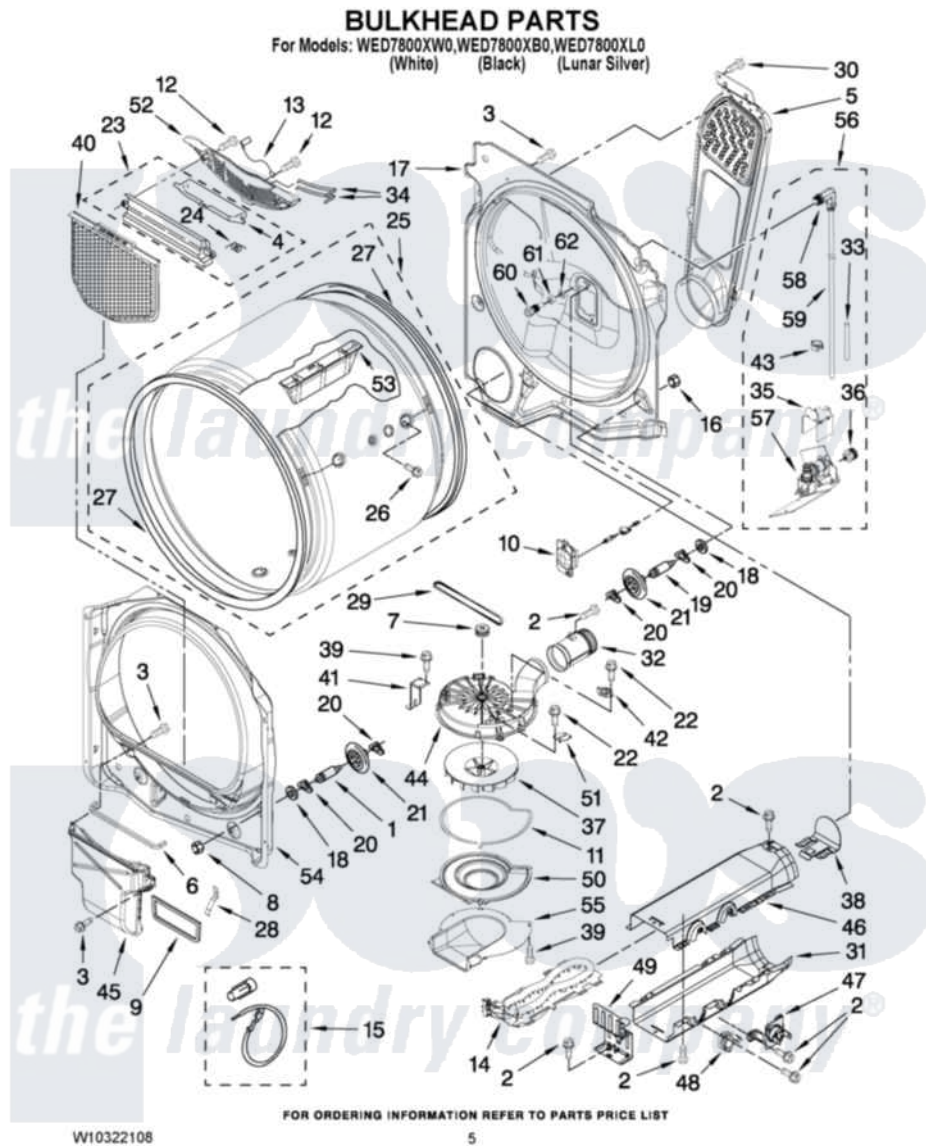

# Whirlpool WED7800XW0 03 - BULKHEAD PARTS

Whirlpool Residential Whirlpool WED7800XW0 Dryer Parts Parts Diagram 03 - BULKHEAD PARTS  
Click on the part number to view part

Item	Original Part Number	Replaced By	Status	Part Description
1	8575324	<a href="#">W10359271</a>		Shaft, Drum Roller Threads
2	<a href="#">90767</a>			Screw, 8A X 3/8 HeX Washer Head Tapping
3	<a href="#">3390631</a>			Screw, 10-16 X 3/8
4	3394984	<a href="#">8563758</a>		Door, Lint Screen
5	<a href="#">8544730</a>			Air Duct Assembly
6	<a href="#">697813</a>			Seal, Outlet Housing
7	<a href="#">8544739</a>			Pulley, Blower
8	3934666	<a href="#">W10080210</a>		Nut, 3/8 X 16
9	<a href="#">8544721</a>			Seal, Lint Duct
10	<a href="#">W10299173</a>			Led Module
11	<a href="#">8573068</a>			Seal, Blower Cover
12	<a href="#">3387230</a>			Screw, 10-16 X 13/16
13	3392258	<a href="#">3393840</a>		Wire
14	<a href="#">8544771</a>			Heater Element
15	<a href="#">279457</a>			Wire Kit, Terminal
16	W10001120	<a href="#">W10080190</a>		Nut, 3/8-16