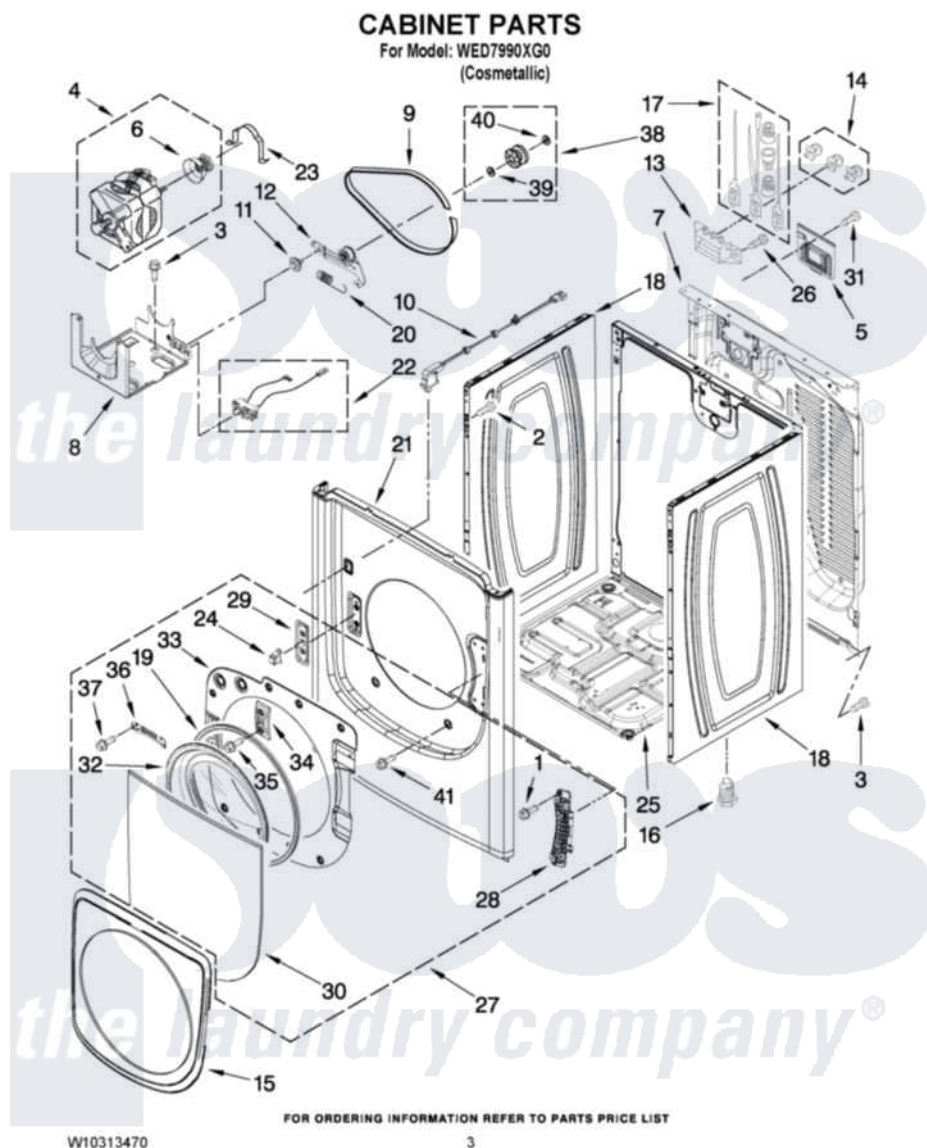

Whirlpool WED7990XG0 02 - CABINET PARTS

Whirlpool Residential Whirlpool WED7990XG0 Dryer Parts Parts Diagram 02 - CABINET PARTS
Click on the part number to view part

Item	Original Part Number	Replaced By	Status	Part Description
1	W10301602			Screw, M5-0.5 X 10
2	343641	681414		Screw, 10AB X 1/2
3	693995			Screw, Hex Head
4	8538263	279787		Motor-Drive
5	W10286180	W10119283		Cover, Terminal Block
6	8578220			Pulley, Motor
7	W10285822			Panel, Rear
8	W10242878			Bracket, Motor Mounting
9	3387610	661570		Belt
10	W10296342			Door Switch Assembly
11	3389420			Retainer-Idler 1/4-20 X 1/16
12	3388674	W10118756		Idler Bracket
13	3397659			Block, Terminal
14	279393			Terminal Block Screw Kit
15	W10285780			Door Outer Assembly
16	3392100	49621		Feet-Leveling

NI	279810		Foot-Optional
17	279318		Terminal Tinned And Brass Panel
18	W10285809		Panel, Side
19	W10272397	W10329710	Door Catch Assembly
20	3387374		Spring, Idler
21	W10285788		Panel, Front
22	W10246525	W10314253	Switch, Assembly Broken Belt
23	W10121316		Plug, Multivent
24	W10208401		Spring Catch Assembly
25	8565046		(BROKEN BELT BASE, CABINET SWITCH)
26	3393008	308685	Side Trim)
27	W10285792		Door Inner Assembly
28	W10285801		Hinge, Door Assembly
29	W10278915		Strike, Door
30	W10208417		Window Inner Door
31	8533974	4331106	Screw, No.10-32 X 7/16
32	W10285803	Not Available	WINDOW OUTER DOOR
33	W10285793		Door, Inner
34	W10278916		Bezel, Door Switch
35	W10301601		Screw
36	W10208252		Bracket, Glass
37	3393258	3373329D	Screw
38	3388672	279640	Pulley-ldr
39	W10121334		Washer, Thrust
40	690997		Washer, Thrust
41	3357011	308685	Side Trim)