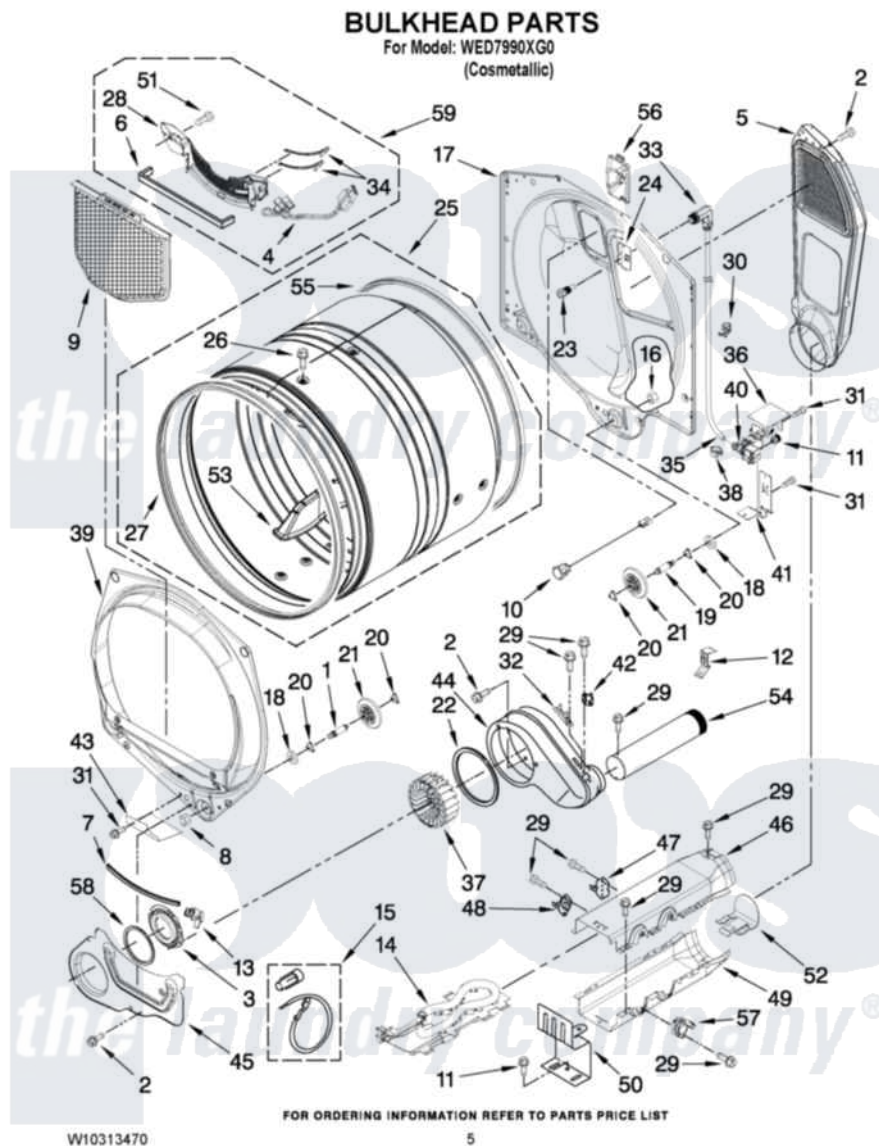

Whirlpool WED7990XG0 03 - BULKHEAD PARTS

Whirlpool [Residential Whirlpool WED7990XG0 Dryer Parts](#) Parts Diagram 03 - BULKHEAD PARTS
Click on the part number to view part

Item	Original Part Number	Replaced By	Status	Part Description
1	8575324	W10359271		Shaft, Drum Roller Threads
2	3390647	488729		Screw
3	W10211901			Collar Assembly
4	W10298258			Harness, Sensor
5	697354	3387911		Duct-Air
6	W10211950			Seal, Outlet Housing
7	3387242			Seal, Front Panel
8	3934666	W10080210		Nut, 3/8 X 16
9	W10211906	W10370972		Lint, Screen
10	W10211948			Drum Light Assembly-Led
11	W10044605			Coupling, Hose
12	8572105			Retainer, Toe Panel
13	W10306123			Clip, Lint Duct
14	8544771			Heater Element
15	279457			Wire Kit, Terminal
16	W10001120	W10080190		Nut, 3/8-16