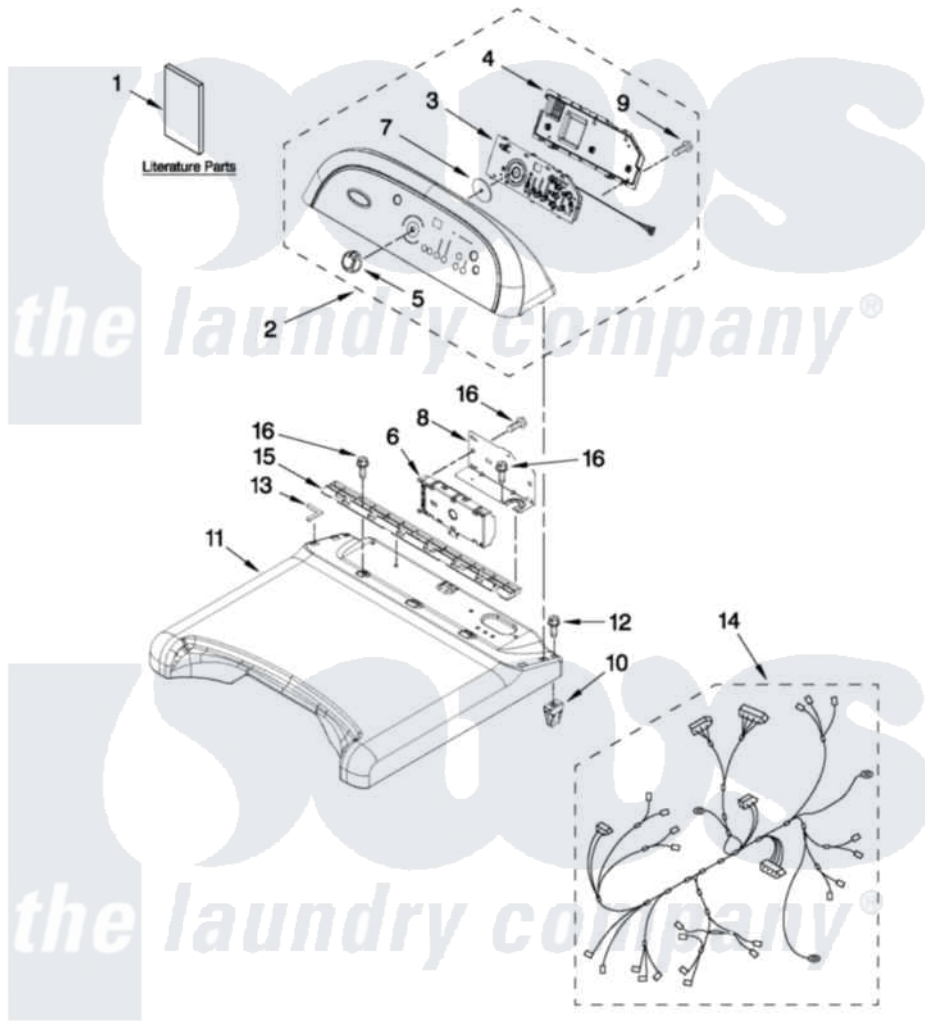

Whirlpool WED8200YW0 01 - TOP AND CONSOLE PARTS

TOP AND CONSOLE PARTS

For Model: WED8200YW0
(White)

27" ELECTRIC DRYER

FOR ORDERING INFORMATION REFER TO PARTS PRICE LIST

7-11 Printed in U.S.A. (JLP) (eeb)

1

Part No. W10420478 Rev. A

[Whirlpool Residential Whirlpool WED8200YW0 Dryer Parts](#) Parts Diagram 01 - TOP AND CONSOLE PARTS
Click on the part number to view part

Item	Original Part Number	Replaced By	Status	Part Description
1	W10398830			Guide, Use And Care
"	W10392124		Not Available	INSTALLATION, INSTRUCTION
"	W10403269		Not Available	TECH SHEET
2	W10403677			Console Assembly
3	W10388675			Assembly, User Interface
4	8564265			Cover, Rear- User Interface
5	W10211335			Knob, Assembly
6	W10368722	W10432259		Control Electronic
7	8572039			Seal, User Interface
8	W10211337			Bracket, Machine Controller
9	W10003770			Screw, 6-19 X 1/2
10	W10112673			Screw, Grommet
11	W10211339			Top
12	W10131402			Screw, 8-18 X 1.370
13	W10185554			Seal, Foam Top
14	W10393459			Harness, Electric