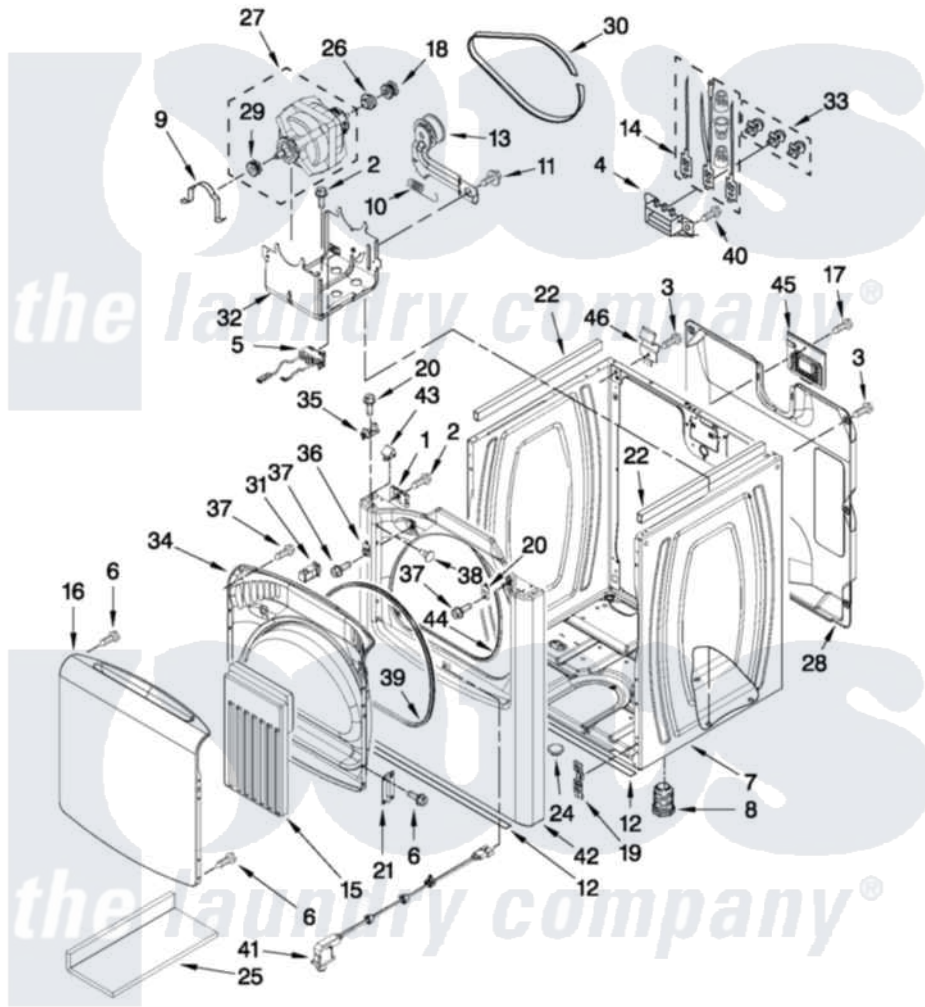

Whirlpool WED8200YW0 02 - CABINET PARTS

CABINET PARTS

For Model: WED8200YW0
(White)

FOR ORDERING INFORMATION REFER TO PARTS PRICE LIST

W10420478

3

Whirlpool [Residential Whirlpool WED8200YW0 Dryer Parts](#) Parts Diagram 02 - CABINET PARTS

[Click on the part number to view part](#)

Item	Original Part Number	Replaced By	Status	Part Description
1	W10007520			Clip, Ground
2	3390631			Screw, 10-16 X 3/8
3	693995			Screw, Hex Head
4	3397659			Block, Terminal
5	W10314253			Switch, Assembly Broken Belt
6	342055	488627		Screw
7	W10183827	W10223154		Cabinet
8	W10363894			Foot, Dryer
"	279810			Foot-Optional
9	660658			Clamp, Motor Mounting 343481 685441
10	3387374			Spring, Idler
11	3389420			Retainer-Idler 1/4-20 X 1/16
12	W10224768			Seal, Foam Spill Guard
13	8547160			Pulley Assembly
14	279318			Terminal Tinned And Brass Panel

15	8558850		Filler-Big Mouth Axial Door
16	8571361		Door, Outer
17	8533974	4331106	Screw, No.10-32 X 7/16
18	8547171		Pulley,
19	3394083		Clip, Front Panel
20	W10111888		Plug, Strike
21	8579717		Assembly, Hinge
22	W10157932		Seal, Foam Cabinet
24	8578560		Hole, Plug
25	W10215725		Cover, Door Switch
26	3393657		Restrainer, Belt
27	8547170	W10448896	Motordrve
28	8558830	Not Available	Panel, Rear
29	8544743		Pulley, Blower
30	8547157		Belt, Drive
31	W10111905		Assembly, Door Catch
32	W10308685		Bracket, Motor
33	279393		Terminal Block Screw Kit
34	8571356		Door Inner
35	8568303		Locator, Snap Down
36	W10111906	W10295405	Strike
37	3400805		Screw, 8-18 X 3/64
38	W10144494		Plug-Hole
39	W10221653	W10239307	Seal-Door
40	3393008	308685	Side Trim)
41	W10318609		Switch, Assembly Door
42	W10111883	W10312757	Panel
43	8576625		Lock, Front Top
44	W10044490		Seal, Front Panel
45	W10110241		Cover, Terminal Block
46	238088	8066217	Hinge, Top