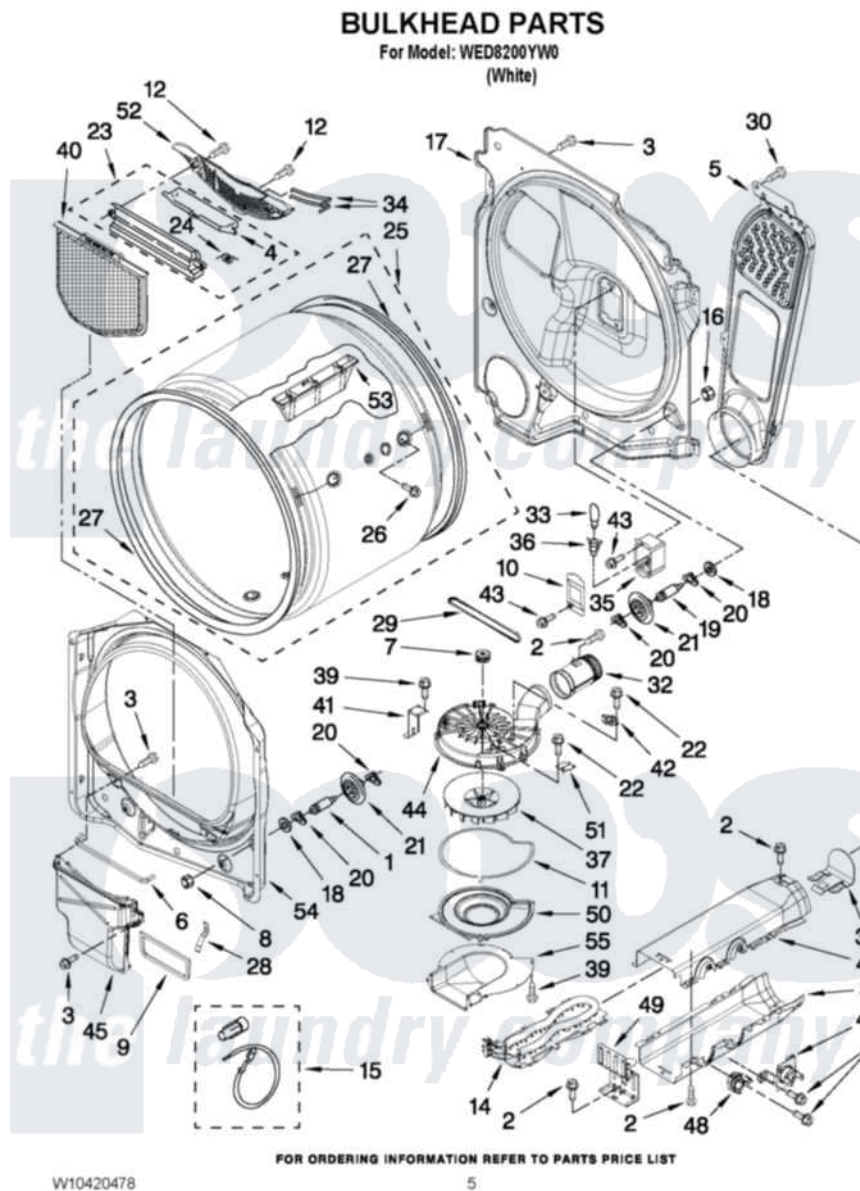

Whirlpool WED8200YW0 03 - BULKHEAD PARTS

Whirlpool [Residential Whirlpool WED8200YW0 Dryer Parts](#) Parts Diagram 03 - BULKHEAD PARTS
Click on the part number to view part

Item	Original Part Number	Replaced By	Status	Part Description
1	W10359271			Shaft, Drum Roller Threads
2	90767			Screw, 8A X 3/8 HeX Washer Head Tapping
3	3390631			Screw, 10-16 X 3/8
4	3394984	8563758		Door, Lint Screen
5	8544730			Air Duct Assembly
6	697813			Seal, Outlet Housing
7	8544739			Pulley, Blower
8	3934666	W10080210		Nut, 3/8 X 16
9	8544721			Seal, Lint Duct
10	3402841	8532165		Lens, Drum Light
11	8573068			Seal, Blower Cover
12	3387230			Screw, 10-16 X 13/16
14	8544772			Heater Element
15	279457			Wire Kit, Terminal
16	W10001120	W10080190		Nut, 3/8-16
17	8557234			Bulkhead, Rear

18	3387459	W10080960	Washer, Support
19	W10359272		Shaft, Roller Drum Threads
20	690997		Washer, Thrust
21	W10314171		Roller, Support Assembly
22	3350424		Screw, 10-16 X 1/2
23	3394985	8563755	Housing, Outlet Assembly
24	3394986		Spring, Lint Screen Door
25	8557269	8557271	Drum
26	W10219342		Screw, Baffle Mounting
27	W10116344	280140	Seal
28	8573070		Clip, Lint Duct
29	8544742		Belt, Blower
30	693995		Screw, Hex Head
31	8544770		Housing Slot, Heater Box
32	8544755		Exhaust Pipe
33	3406124	22002263	Lamp
34	3387223		Electrode, Sensor
35	3977373		Bracket, Drum Light
36	W10214261		Socket, Drum Light Assembly
37	8544737		Wheel, Blower
38	8544776		Flange, Heater Box
39	97787	W10109200	Screw, Baffle Mounting
40	W10049370	W10120998	Screen
41	8544741		Screw, 11-16 X 3/4 Lint Screen
42	8577274		Thermostat 295F
43	3390647	488729	Screw
44	W10256512		Housing, Blower
45	8544786		Lint Duct Assembly
46	8544769		Housing, Blower Lint Duct Assembly
47	280148		Thermal Cut-Off, Kit
48	8557403		Thermostat 295 F
49	8544729		Bracket, Heater Box
50	8544719		Cover, Blower
51	3390719		Thermal-Fuse
52	8544723		Grille Outlet
53	8563860		Baffle, Drum
54	8557244		Bulkhead, Front
55	8544718		Duct, Inlet Blower