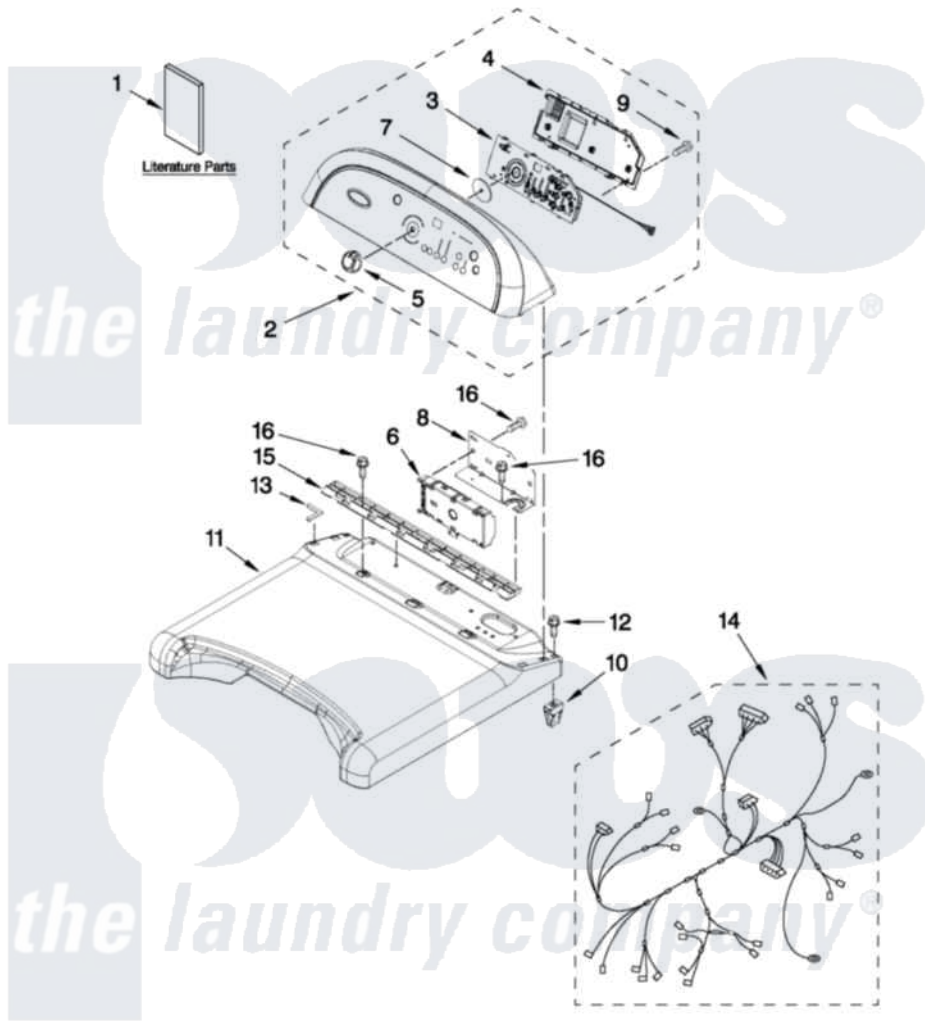

Whirlpool WED8200YW1 01 - TOP AND CONSOLE PARTS

TOP AND CONSOLE PARTS For Model: WED8200YW1 (White)

27" ELECTRIC DRYER

FOR ORDERING INFORMATION REFER TO PARTS PRICE LIST

6-12 Printed in U.S.A. (GG)(bay)

1

Part No. W10515753 Rev. A

[Whirlpool Residential Whirlpool WED8200YW1 Dryer Parts](#) Parts Diagram 01 - TOP AND CONSOLE PARTS
Click on the part number to view part

Item	Original Part Number	Replaced By	Status	Part Description
1	W10398830			Guide, Use And Care
"	W10392124		Not Available	INSTALLATION, INSTRUCTION
"	W10403269		Not Available	TECH SHEET
2	W10403677			Console Assembly
3	W10388675			Assembly, User Interface
4	8564265			Cover, Rear- User Interface
5	W10211335			Knob, Assembly
6	W10432259			Control Electronic
7	8572039			Seal, User Interface
8	W10211337			Bracket, Machine Controller
9	W10003770			Screw, 6-19 X 1/2
10	W10112673			Screw, Grommet
11	W10211339			Top
12	W10131402			Screw, 8-18 X 1.370
13	W10185554			Seal, Foam Top
14	W10393459			Harness, Electric