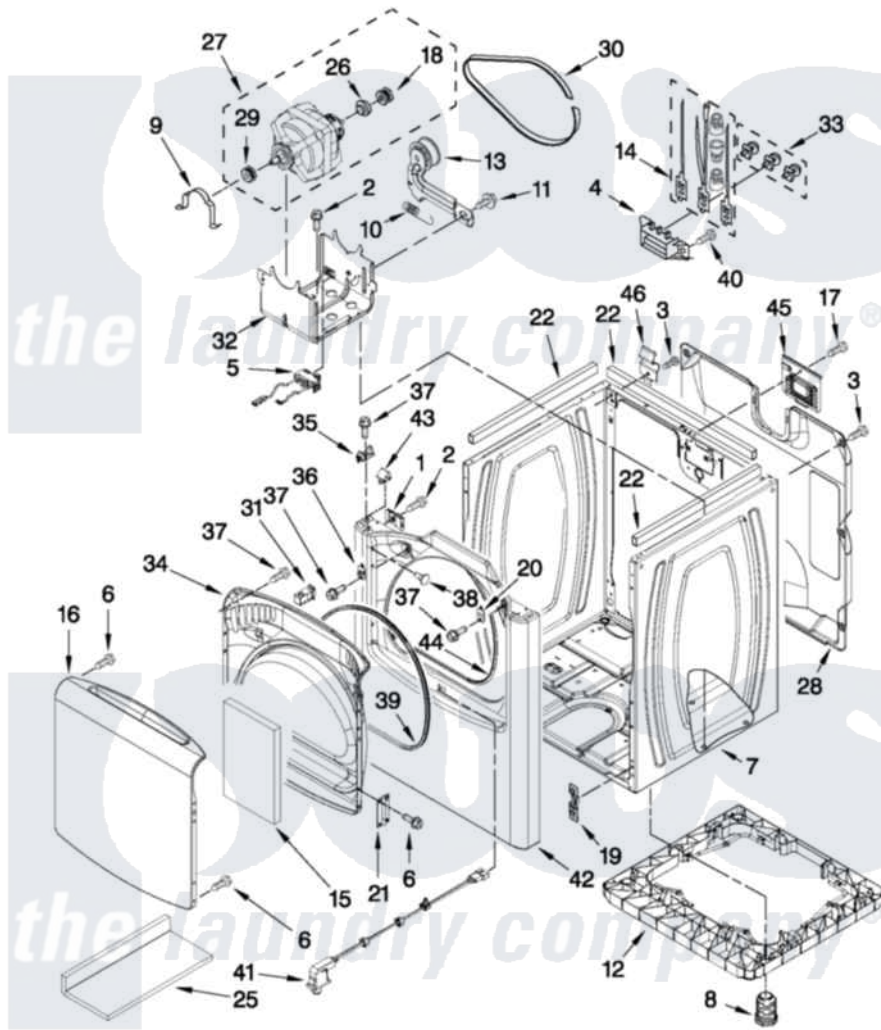

Whirlpool WED8200YW1 02 - CABINET PARTS

CABINET PARTS

For Model: WED8200YW1
(White)

FOR ORDERING INFORMATION REFER TO PARTS PRICE LIST

W10515753

3

Whirlpool [Residential Whirlpool WED8200YW1 Dryer Parts](#) Parts Diagram 02 - CABINET PARTS

[Click on the part number to view part](#)

Item	Original Part Number	Replaced By	Status	Part Description
1	98234			Clip, U-Bend
2	3390631			Screw, 10-16 X 3/8
3	693995			Screw, Hex Head
4	3397659			Block, Terminal
5	W10314253			Switch, Assembly Broken Belt
6	342055	488627		Screw
7	W10183827	W10223154		Cabinet
8	W10363894			Foot, Dryer
NI	279810			Foot-Optional
9	660658			Clamp, Motor Mounting 343481 685441
10	3387374			Spring, Idler
11	3389420			Retainer-Idler 1/4-20 X 1/16
12	W10363887			Riser-Full
13	8547160			Pulley Assembly
14	279318			Terminal Tinned And Brass Panel

15	W10448737		Filler, Door
16	8571361		Door, Outer
17	8533974	4331106	Screw, No.10-32 X 7/16
18	8547171		Pulley,
19	3394083		Clip, Front Panel
20	W10111888		Plug, Strike
21	8565018		Assembly, Hinge And Pin
22	W10316529		Foam-Seal Cabinet
25	W10215725		Cover, Door Switch
26	3393657		Restrainer, Belt
27	W10396036	Not Available	MOTOR, ASSEMBLY 60 HZ.
28	8558830	Not Available	Panel, Rear
29	8544743		Pulley, Blower
30	8547157		Belt, Drive
31	W10111905		Assembly, Door Catch
32	8547158		Bracket, Motor
33	279393		Terminal Block Screw Kit
34	8571356		Door Inner
35	8568303		Locator, Snap Down
36	W10111906	W10295405	Strike
37	3400805		Screw, 8-18 X 3/64
38	W10144494		Plug-Hole
39	W10221653	W10239307	Seal-Door
40	3393008	308685	Side Trim)
41	W10350907		Door Switch Assembly
42	W10463261		Front Panel
43	8576625		Lock, Front Top
44	W10044490		Seal, Front Panel
45	W10110241		Cover, Terminal Block
46	238088	8066217	Hinge, Top