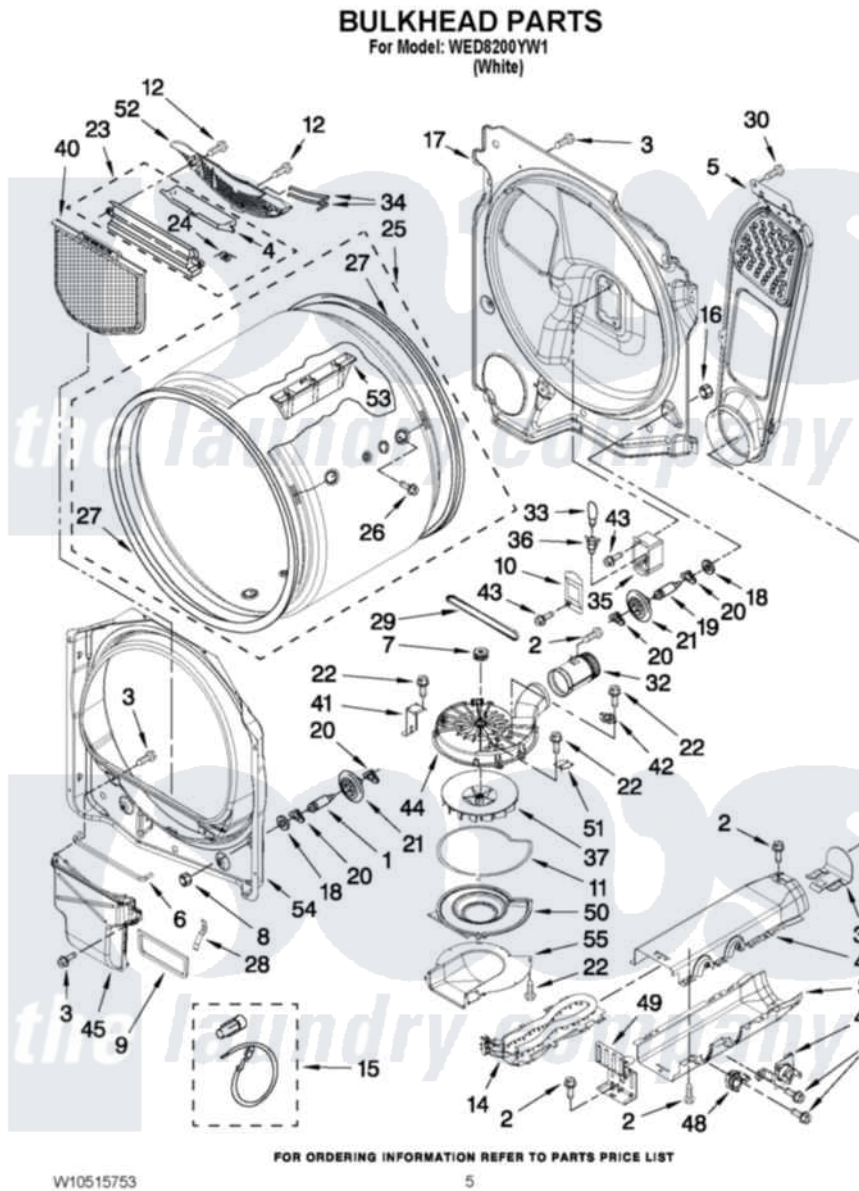

Whirlpool WED8200YW1 03 - BULKHEAD PARTS

Whirlpool Residential Whirlpool WED8200YW1 Dryer Parts Parts Diagram 03 - BULKHEAD PARTS
Click on the part number to view part

Item	Original Part Number	Replaced By	Status	Part Description
1	W10359271			Shaft, Drum Roller Threads
2	90767			Screw, 8A X 3/8 HeX Washer Head Tapping
3	3390631			Screw, 10-16 X 3/8
4	3394984	8563758		Door, Lint Screen
5	8544730			Air Duct Assembly
6	697813			Seal, Outlet Housing
7	8544739			Pulley, Blower
8	3934666	W10080210		Nut, 3/8 X 16
9	8544721			Seal, Lint Duct
10	3402841	8532165		Lens, Drum Light
11	8573068			Seal, Blower Cover
12	3387230			Screw, 10-16 X 13/16
14	8544772			Heater Element
15	279457			Wire Kit, Terminal
16	W10001120	W10080190		Nut, 3/8-16
17	8557234			Bulkhead, Rear

18	3387459	W10080960	Washer, Support
19	W10359272		Shaft, Roller Drum Threads
20	690997		Washer, Thrust
21	W10314171		Roller, Support Assembly
22	3350424		Screw, 10-16 X 1/2
23	3394985	8563755	Housing, Outlet Assembly
24	3394986		Spring, Lint Screen Door
25	8557269	8557271	Drum
26	W10219342		Screw, Baffle Mounting
27	W10116344	280140	Seal
28	8573070		Clip, Lint Duct
29	8544742		Belt, Blower
30	693995		Screw, Hex Head
31	8544770		Housing Slot, Heater Box
32	8544755		Exhaust Pipe
33	3406124	22002263	Lamp
34	3387223		Electrode, Sensor
35	3977373		Bracket, Drum Light
36	W10214261		Socket, Drum Light Assembly
37	8544737		Wheel, Blower
38	8544776		Flange, Heater Box
40	W10049370	W10120998	Screen
41	8544741		Screw, 11-16 X 3/4 Lint Screen
42	8577274		Thermostat 295F
43	3390647	488729	Screw
44	W10256512		Housing, Blower
45	8544786		Lint Duct Assembly
46	8544769		Housing, Blower Lint Duct Assembly
47	280148		Thermal Cut-Off, Kit
48	8557403		Thermostat 295 F
49	8544729		Bracket, Heater Box
50	8544719		Cover, Blower
51	3390719		Thermal-Fuse
52	8544723		Grille Outlet
53	8563860		Baffle, Drum
54	8557244		Bulkhead, Front
55	8544718		Duct, Inlet Blower