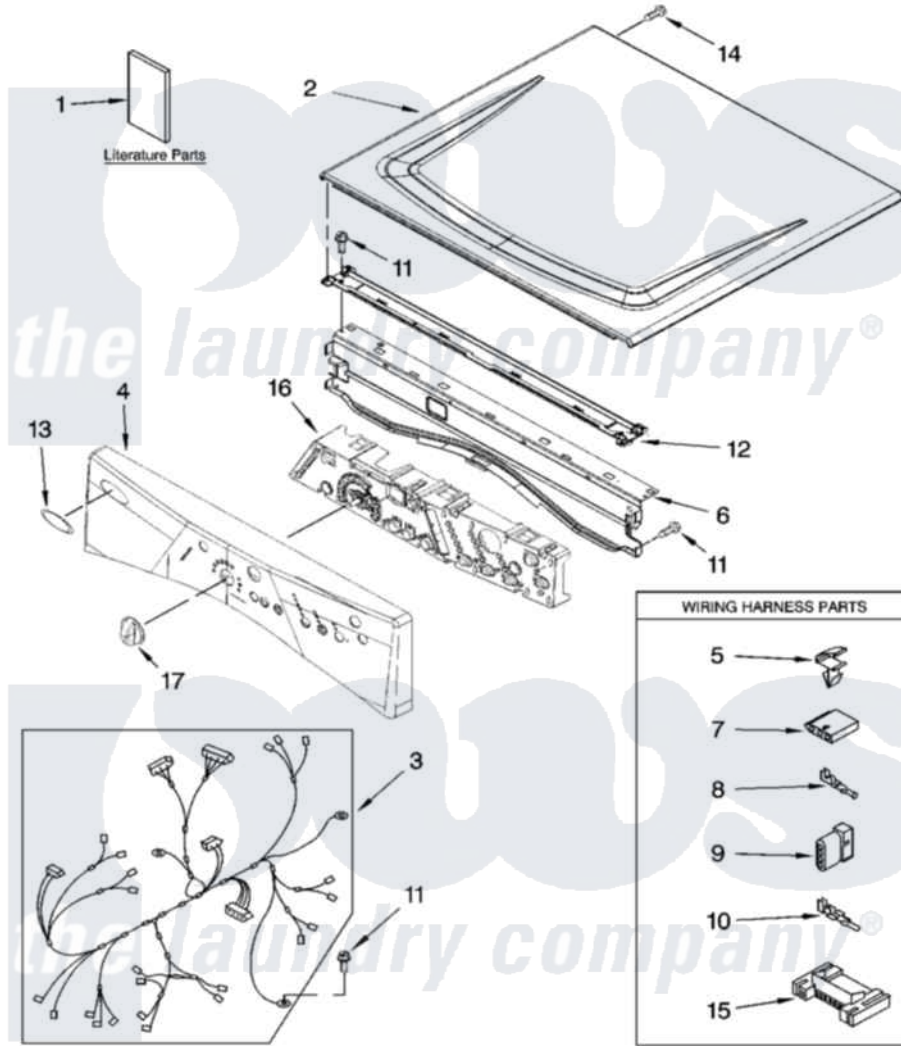

# Whirlpool WED8300SB0 01 - TOP AND CONSOLE PARTS

## TOP AND CONSOLE PARTS

For Model: WED8300SW0, WED8300SB0  
(White) (Black)

27" Electric Dryer

6-07 Printed in U.S.A. (LT)

1

Part No. 8181044 Rev. C

Whirlpool Residential Whirlpool WED8300SB0 Dryer Parts Parts Diagram 01 - TOP AND CONSOLE PARTS  
Click on the part number to view part

Item	Original Part Number	Replaced By	Status	Part Description
1	8578899		Not Available	Use & Care Guide
"	8572759		Not Available	Tech Sheet
"	8578904		Not Available	Guide, Quick Start
2	8563730	<a href="#">W10336080</a>		Top
"	<a href="#">W10129703</a>			Top
3	<a href="#">W10110972</a>			Harness, Main
4	<a href="#">W10099598</a>			Panel, Console
"	<a href="#">W10099631</a>			Panel, Console
5	<a href="#">3394427</a>			Clip-Harness
6	<a href="#">8565237</a>			Bracket, Console
7	<a href="#">353424</a>			Plug, Terminal
8	<a href="#">94614</a>			Terminal
9	<a href="#">3936144</a>			Do-It-Yourself Repair Manuals
10	94613	<a href="#">596797</a>		Terminal
11	3390647	<a href="#">488729</a>		Screw
12	<a href="#">8574968</a>			Screw, 10-16 X 1/2

13	W10117943	<a href="#">8303811</a>	Badge, Assembly
14	<a href="#">3400238</a>		Screw, 2-28 X 1/2
15	<a href="#">3395683</a>		Receptacle, Multi-Terminal
16	<a href="#">8571955</a>		Assembly, User Interface
17	<a href="#">8574963</a>		Knob, Control
"	<a href="#">W10129067</a>		Knob, Control