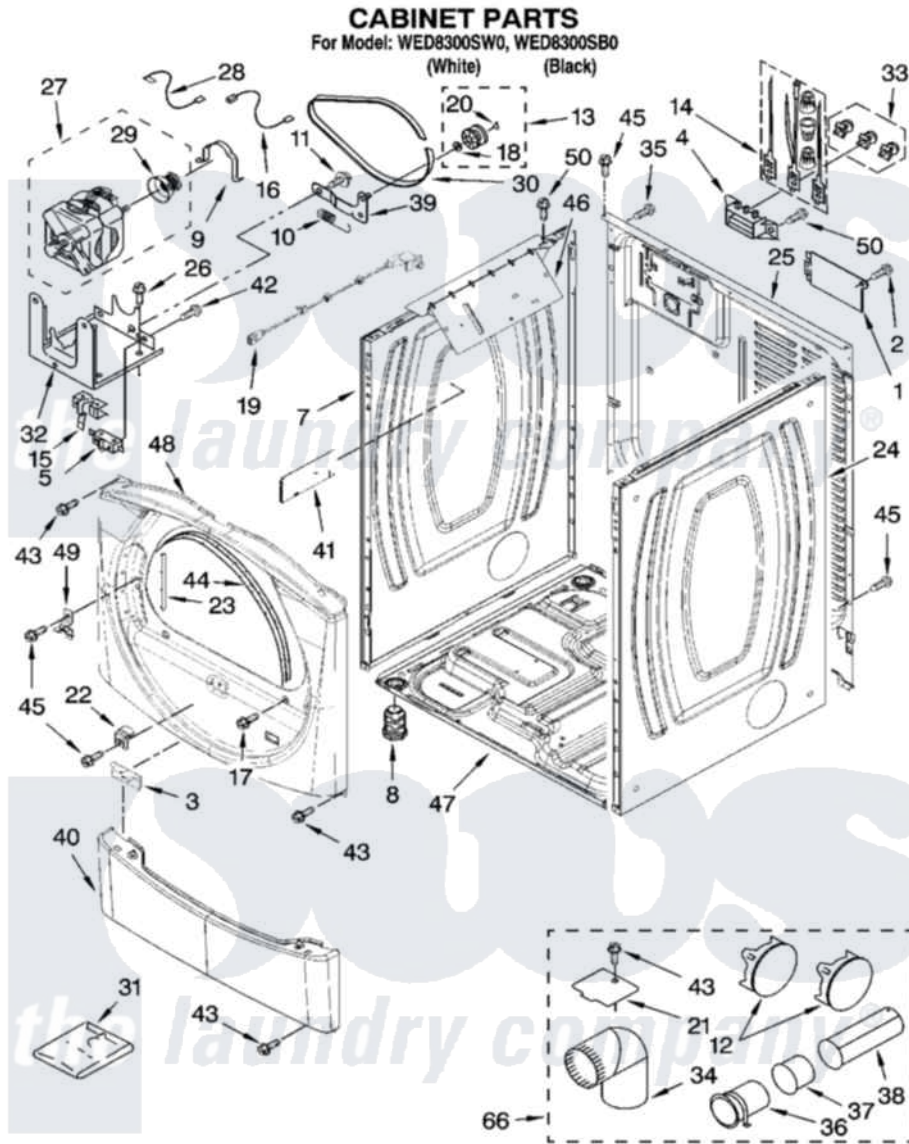

# Whirlpool WED8300SB0 02 - CABINET PARTS

8181044

3

Whirlpool [Residential Whirlpool WED8300SB0 Dryer Parts](#) Parts Diagram 02 - CABINET PARTS  
Click on the part number to view part

Item	Original Part Number	Replaced By	Status	Part Description
1	8576583	<a href="#">W10119283</a>		Cover, Terminal Block
2	3390814	<a href="#">90767</a>		Screw, 8A X 3/8 HeX Washer Head Tapping
3	<a href="#">8519459</a>			Clip, Toe Panel
4	<a href="#">3397659</a>			Block, Terminal
5	3394881	<a href="#">279782</a>		Switch-Lid
7	<a href="#">8565054</a>			Panel, Side
"	<a href="#">W10112962</a>			Panel, Side
8	3392100	<a href="#">49621</a>		Feet-Leveling
"	<a href="#">279810</a>			Foot-Optional
9	<a href="#">660658</a>			Clamp, Motor Mounting 343481 685441
10	<a href="#">3387374</a>			Spring, Idler
11	<a href="#">3389420</a>			Retainer-Idler 1/4-20 X 1/16
12	697750	<a href="#">W10470674</a>		Dryer Exhaust Kit
"	3388309	<a href="#">W10470674</a>		Dryer Exhaust Kit
13	3388672	<a href="#">279640</a>		Pulley-ldr