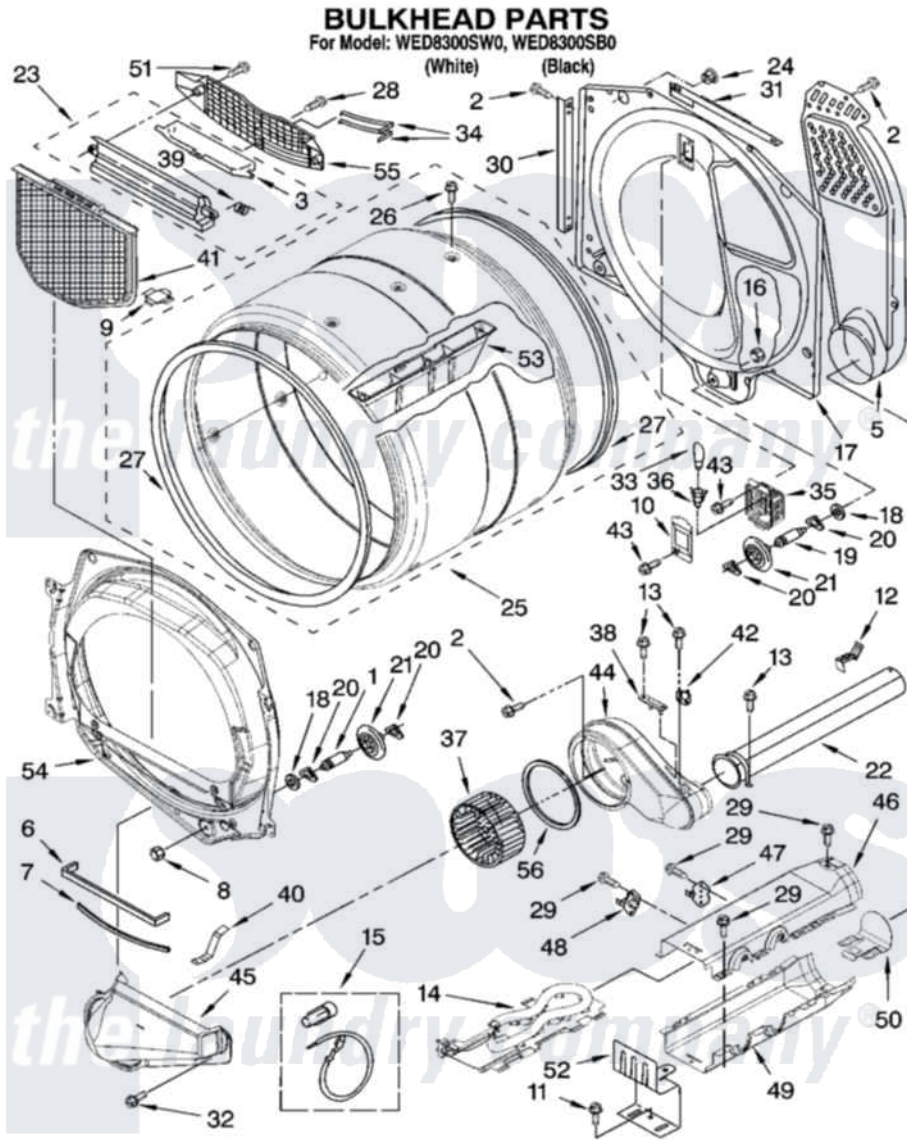

Whirlpool WED8300SB0 03 - BULKHEAD PARTS

8181044

5

Whirlpool [Residential Whirlpool WED8300SB0 Dryer Parts](#) Parts Diagram 03 - BULKHEAD PARTS
Click on the part number to view part

Item	Original Part Number	Replaced By	Status	Part Description
1	8575324	W10359271		Shaft, Drum Roller Threads
2	3390647	488729		Screw
3	8563758			Door, Lint Screen
5	697354	3387911		Duct-Air
6	697813			Seal, Outlet Housing
7	697814	697813		Seal, Outlet Housing
8	3934666	W10080210		Nut, 3/8 X 16
9	8066086			Plug, Drum Hole
10	3402841	8532165		Lens, Drum Light
11	693995			Screw, Hex Head
12	8572105			Retainer, Toe Panel
13	8533971	90767		Screw, 8A X 3/8 HeX Washer Head Tapping
14	8544771			Heater Element
15	279457			Wire Kit, Terminal
16	W10001120	W10080190		Nut, 3/8-16
17	8520836			Bulkhead, Rear