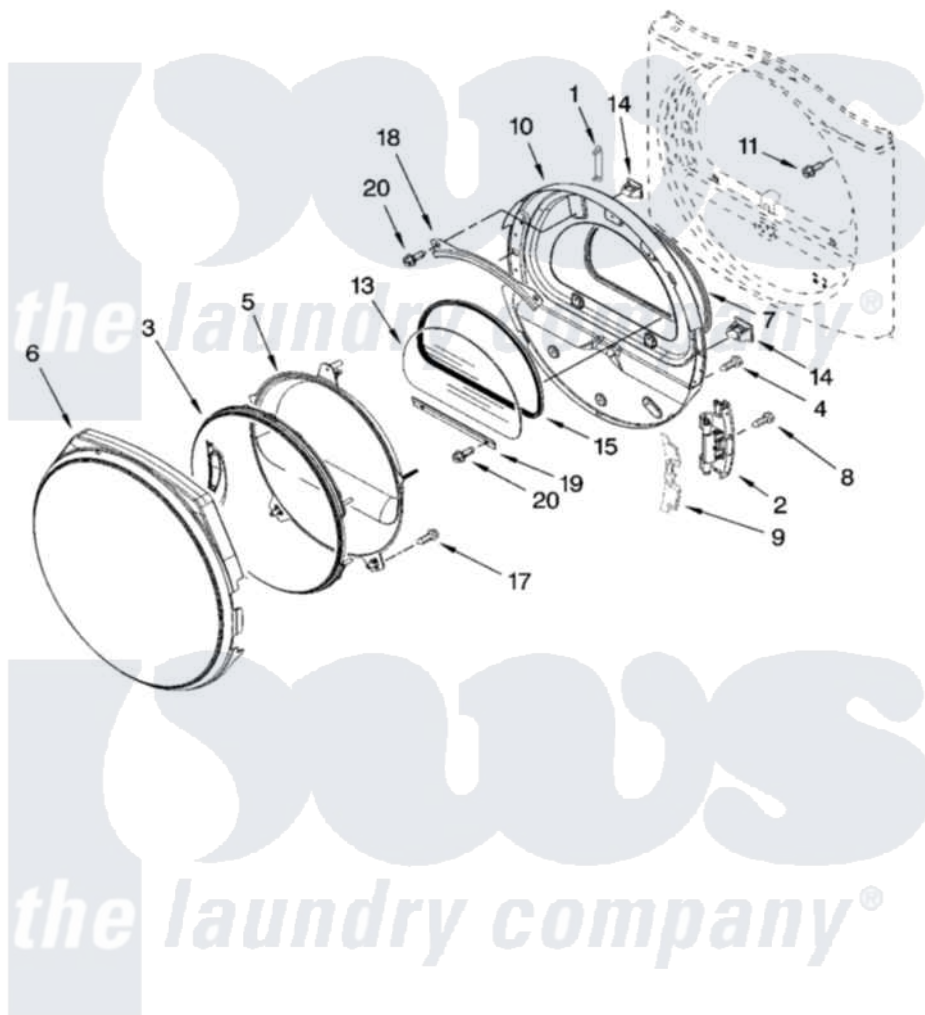

Whirlpool WED8300SB0 04 - DOOR PARTS, OPTIONAL PARTS (NOT INCLUDED)

DOOR PARTS
For Model: WED8300SW0, WED8300SB0
(White) (Black)

8181044

7

Whirlpool [Residential Whirlpool WED8300SB0 Dryer Parts](#) Parts Diagram 04 - DOOR PARTS, OPTIONAL PARTS (NOT INCLUDED)

[Click on the part number to view part](#)

Item	Original Part Number	Replaced By	Status	Part Description
1	8565119			Label, Hinge Hole Cover
2	8578887			Door Hinge Assembly
3	W10044180			Door Intermediate Stationary
4	8534044			Screw, 8-18 X 1/2
5	W10108900			Door Intermediate Stationary
"	W10129704			Door Intermediate Stationary
6	8571836			Door Ring
"	W10129706			Door Ring
7	BLANK		Not Available	Door Seal (Not Serviceable)
8	W10017850	280203		Screw-Kit
9	8571839			Cover, Hinge
"	W10129722			Cover, Hinge
10	8578933	W10164062		Door Assembly
11	355515			Screw, 8-18 X 11/16
13	8565117	W10286878		Window