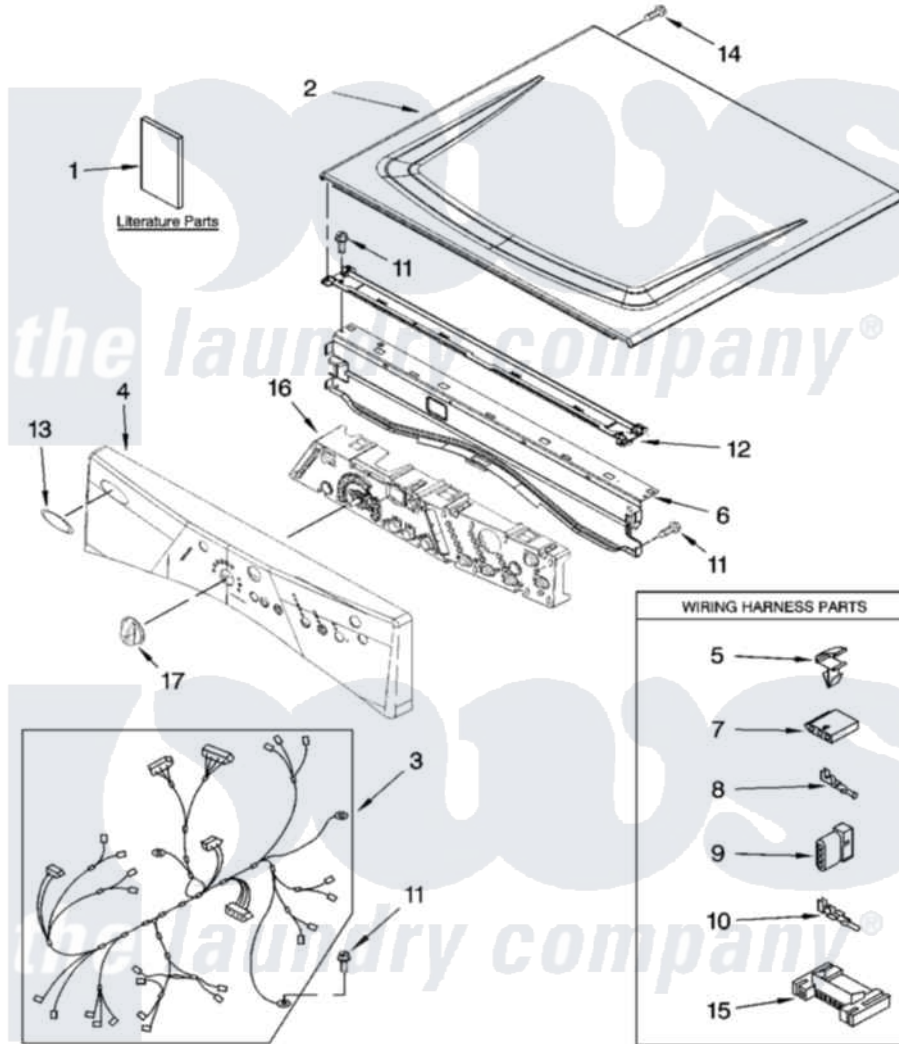

Whirlpool WED8300SB2 01 - TOP AND CONSOLE PARTS

TOP AND CONSOLE PARTS

For Model: WED8300SW2, WED8300SB2
(White) (Black)

27" Electric Dryer

11-07 Printed in U.S.A. (LT)

1

Part No. W10176809 Rev. A

Whirlpool Residential Whirlpool WED8300SB2 Dryer Parts Parts Diagram 01 - TOP AND CONSOLE PARTS

[Click on the part number to view part](#)

Item	Original Part Number	Replaced By	Status	Part Description
1	W10151580			Use And Care Guide
"	8572759		Not Available	Tech Sheet
"	8578904		Not Available	Guide, Quick Start
2	8563730	W10336080		Top
"	W10129703			Top
3	W10110972			Harness, Main
4	W10099598			Panel, Console
"	W10099631			Panel, Console
5	3394427			Clip-Harness
6	8565237			Bracket, Console
7	353424			Plug, Terminal
8	94614			Terminal
9	3936144			Do-It-Yourself Repair Manuals
10	94613	596797		Terminal
11	3390647	488729		Screw
12	8574968			Screw, 10-16 X 1/2

13	W10117943	8303811	Badge, Assembly
14	3400238		Screw, 2-28 X 1/2
15	3395683		Receptacle, Multi-Terminal
16	8571955		Assembly, User Interface
17	8574974	8574963	Knob, Control
"	W10129067		Knob, Control