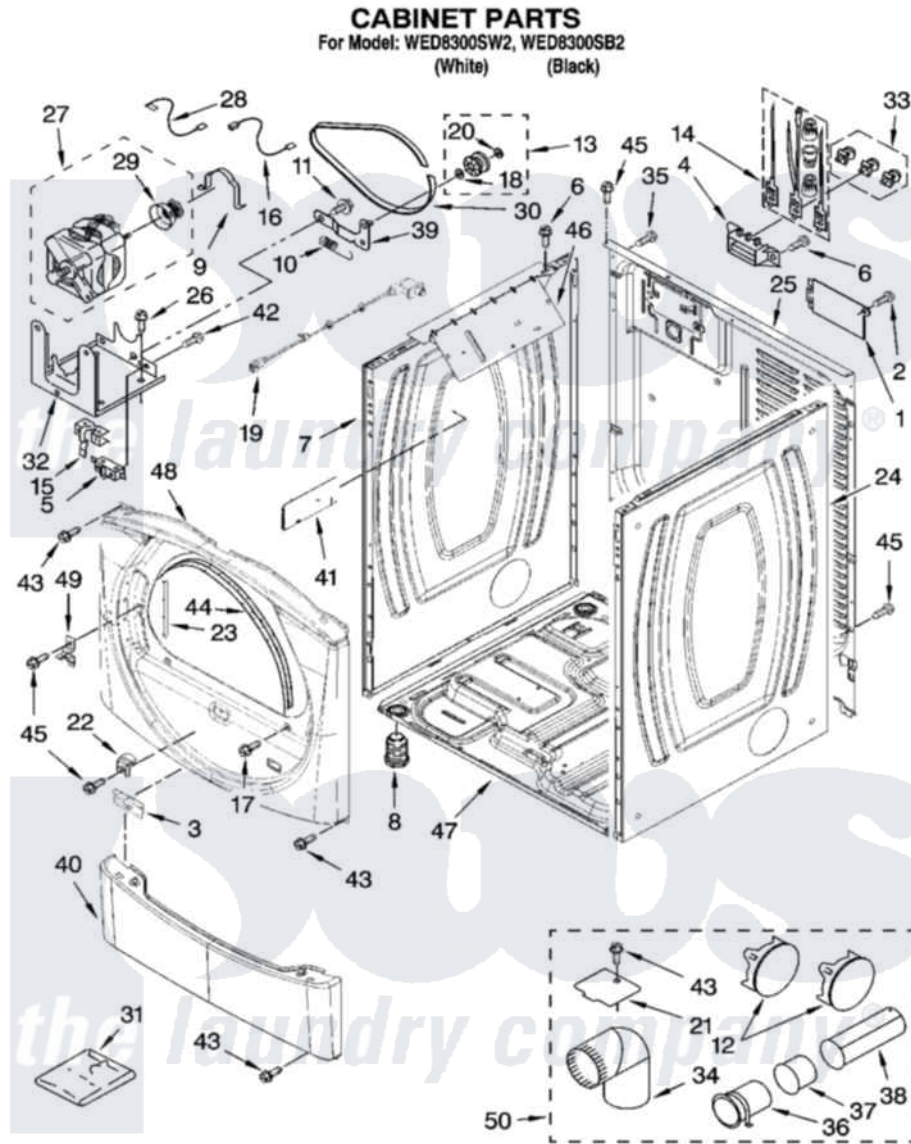

Whirlpool WED8300SB2 02 - CABINET PARTS

W10176809

3

Whirlpool Residential Whirlpool WED8300SB2 Dryer Parts Parts Diagram 02 - CABINET PARTS
 Click on the part number to view part

Item	Original Part Number	Replaced By	Status	Part Description
1	8576583	W10119283		Cover, Terminal Block
2	3390814	90767		Screw, 8A X 3/8 HeX Washer Head Tapping
3	8519459			Clip, Toe Panel
4	3397659			Block, Terminal
5	3394881	279782		Switch-Lid
6	90767			Screw, 8A X 3/8 HeX Washer Head Tapping
7	8565054			Panel, Side
"	W10112962			Panel, Side
8	3392100	49621		Feet-Leveling
"	279810			Foot-Optional
9	660658			Clamp, Motor Mounting 343481 685441
10	3387374			Spring, Idler
11	3389420			Retainer-Idler 1/4-20 X 1/16
12	697750	W10470674		Dryer Exhaust Kit