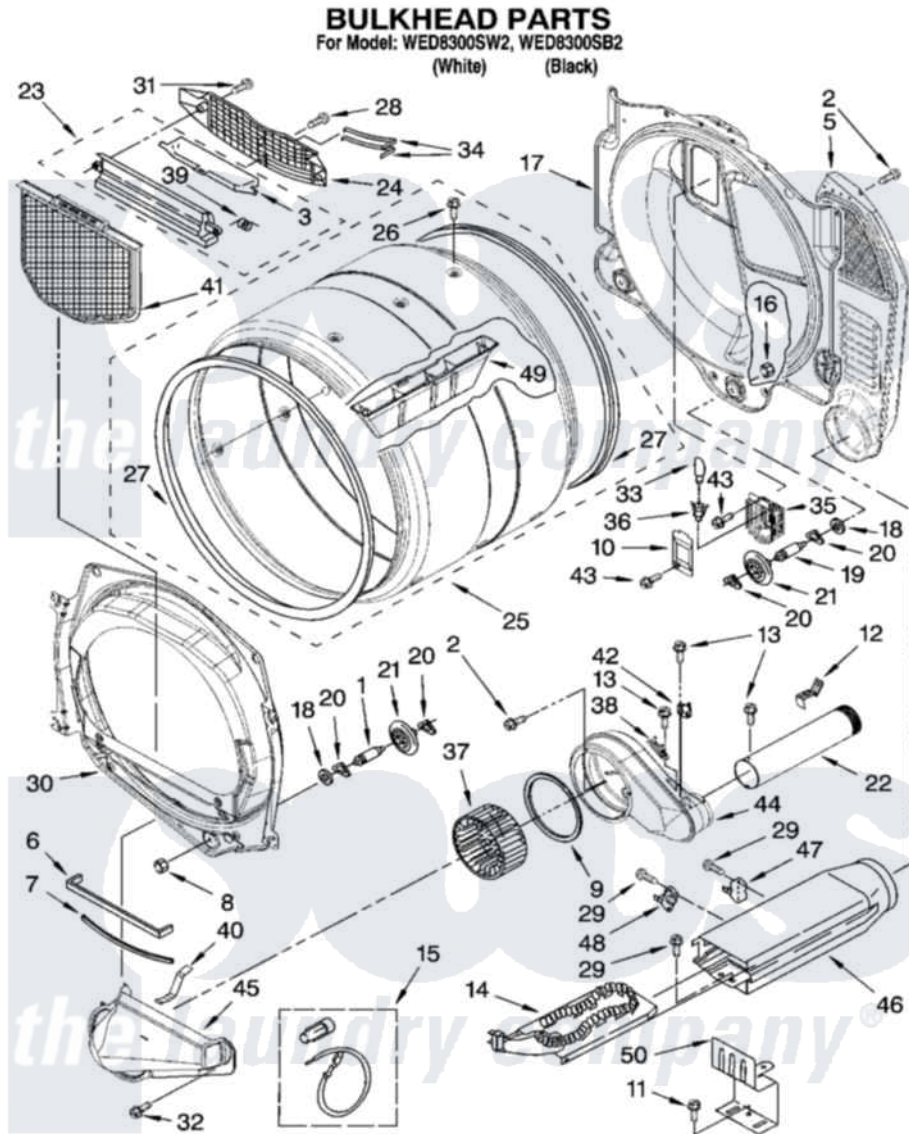

Whirlpool WED8300SB2 03 - BULKHEAD PARTS

W10176809

5

Whirlpool [Residential Whirlpool WED8300SB2 Dryer Parts](#) Parts Diagram 03 - BULKHEAD PARTS
 Click on the part number to view part

Item	Original Part Number	Replaced By	Status	Part Description
1	8575324	W10359271		Shaft, Drum Roller Threads
2	3390647	488729		Screw
3	W10153413			Door, Lint Screen
5	697354	3387911		Duct-Air
6	697813			Seal, Outlet Housing
7	697814	697813		Seal, Outlet Housing
8	3934666	W10080210		Nut, 3/8 X 16
9	697770			Seal, Cover Plate Blower Housing
10	3402841	8532165		Lens, Drum Light
11	693995			Screw, Hex Head
12	8572105			Retainer, Toe Panel
13	8533971	90767		Screw, 8A X 3/8 HeX Washer Head Tapping
14	3387747			Element, Heater
15	279457			Wire Kit, Terminal
16	W10001120	W10080190		Nut, 3/8-16

17	W10080170		Bulkhead, Rear
18	3387459	W10080960	Washer, Support
19	8575325	W10359272	Shaft, Roller Drum Threads
20	690997		Washer, Thrust
21	8536973	W10314173	Support
22	8563728		Exhaust Pipe
23	W10153423		Outlet Grille, Housing Assembly
24	W10153412		Grille, Outlet
25	W10153420		Complete Drum Assembly
26	W10109200		Screw, Baffle Mounting
27	W10166807	280114	Seal
28	695240	488729	Screw
29	90767		Screw, 8A X 3/8 HeX Washer Head Tapping
30	8565061		Bulkhead, Front
31	3387230		Screw, 10-16 X 13/16
32	489463		Screw, 8-18 X 1/16
33	3406124	22002263	Lamp
34	3387223		Electrode, Sensor
35	8578825		Bracket, Drum Light
36	W10136369		Socket, Drum Light Assembly
37	697772		Wheel, Blower
38	3392519		Thermal Limiter
39	3394986		Spring, Lint Screen Door
40	8066208		Clip-Exhaust
41	W10049370	W10120998	Screen
42	8577274		Thermostat 295F
43	487909	488729	Screw
44	8544362	W10119255	Housing, Blower
45	8066168	W10128606	Duct-Lint
46	3392537		Box, Heater
47	8318314	279973	Kit, Thermal Cut-Off
48	3391914		Thermostat 295 F
49	W10153409		Baffle, Drum
50	8066099		Bracket, Heater Box