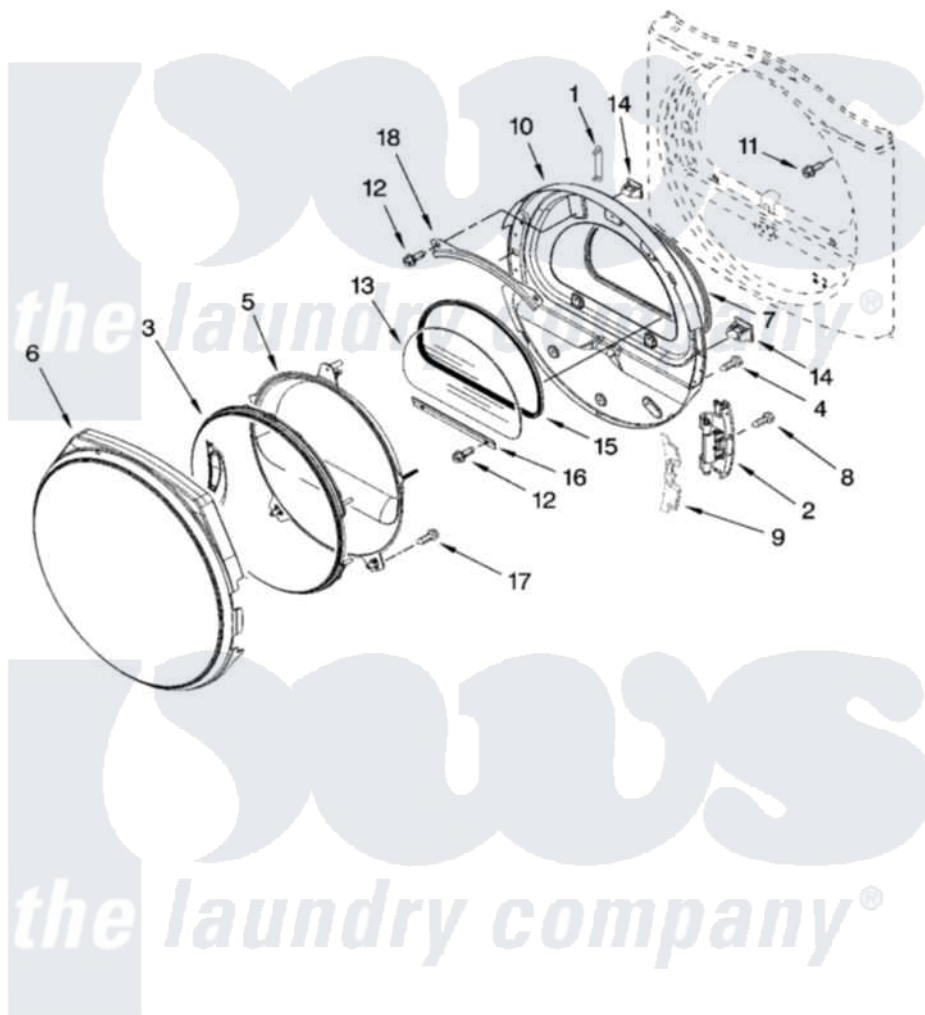

**Whirlpool WED8300SB2 04 - DOOR PARTS, OPTIONAL PARTS (NOT INCLUDED)**

**DOOR PARTS**  
For Model: WED8300SW2, WED8300SB2  
(White) (Black)

W10176809

7

Whirlpool [Residential Whirlpool WED8300SB2 Dryer Parts](#) Parts Diagram 04 - DOOR PARTS, OPTIONAL PARTS (NOT INCLUDED)

[Click on the part number to view part](#)

Item	Original Part Number	Replaced By	Status	Part Description
1	<a href="#">8565119</a>			Label, Hinge Hole Cover
2	<a href="#">8578887</a>			Door Hinge Assembly
3	<a href="#">W10044180</a>			Door Intermediate Stationary
4	<a href="#">8534044</a>			Screw, 8-18 X 1/2
5	<a href="#">W10108900</a>			Door Intermediate Stationary
"	<a href="#">W10129704</a>			Door Intermediate Stationary
6	<a href="#">8571836</a>			Door Ring
"	<a href="#">W10129706</a>			Door Ring
7	BLANK		Not Available	Door Seal (Not Serviceable)
8	<a href="#">W10159996</a>			Screw, 10-24 X 25/64
9	<a href="#">8571839</a>			Cover, Hinge
"	<a href="#">W10129722</a>			Cover, Hinge
10	8578933	<a href="#">W10164062</a>		Door Assembly
11	<a href="#">355515</a>			Screw, 8-18 X 11/16
12	3393258	<a href="#">3373329D</a>		Screw