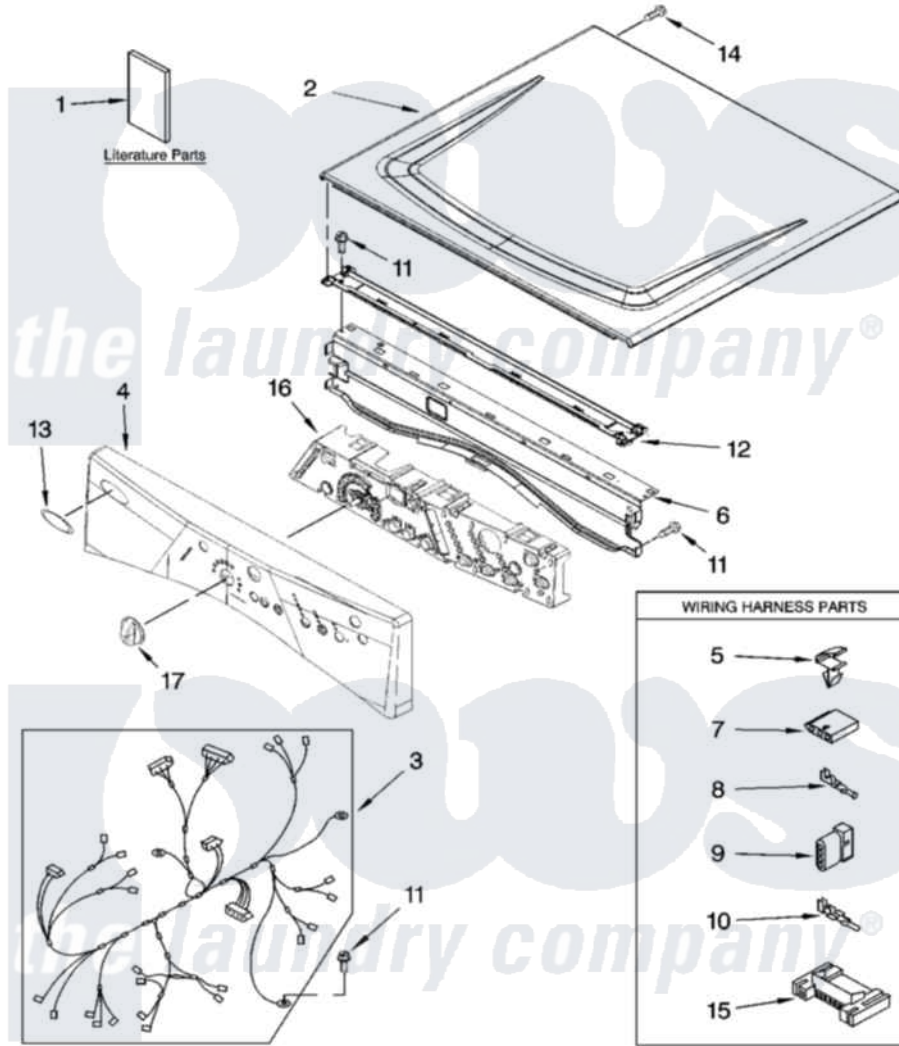

Whirlpool WED8300SW0 01 - TOP AND CONSOLE PARTS

TOP AND CONSOLE PARTS

For Model: WED8300SW0, WED8300SB0
(White) (Black)

27" Electric Dryer

6-07 Printed in U.S.A. (LT)

1

Part No. 8181044 Rev. C

Whirlpool Residential Whirlpool WED8300SW0 Dryer Parts Parts Diagram 01 - TOP AND CONSOLE PARTS

[Click on the part number to view part](#)

Item	Original Part Number	Replaced By	Status	Part Description
1	8578899		Not Available	Use & Care Guide
"	8572759		Not Available	Tech Sheet
"	8578904		Not Available	Guide, Quick Start
2	8563730	W10336080		Top
"	W10129703			Top
3	W10110972			Harness, Main
4	W10099598			Panel, Console
"	W10099631			Panel, Console
5	3394427			Clip-Harness
6	8565237			Bracket, Console
7	353424			Plug, Terminal
8	94614			Terminal
9	3936144			Do-It-Yourself Repair Manuals
10	94613	596797		Terminal
11	3390647	488729		Screw
12	8574968			Screw, 10-16 X 1/2

13	W10117943	8303811	Badge, Assembly
14	3400238		Screw, 2-28 X 1/2
15	3395683		Receptacle, Multi-Terminal
16	8571955		Assembly, User Interface
17	8574963		Knob, Control
"	W10129067		Knob, Control