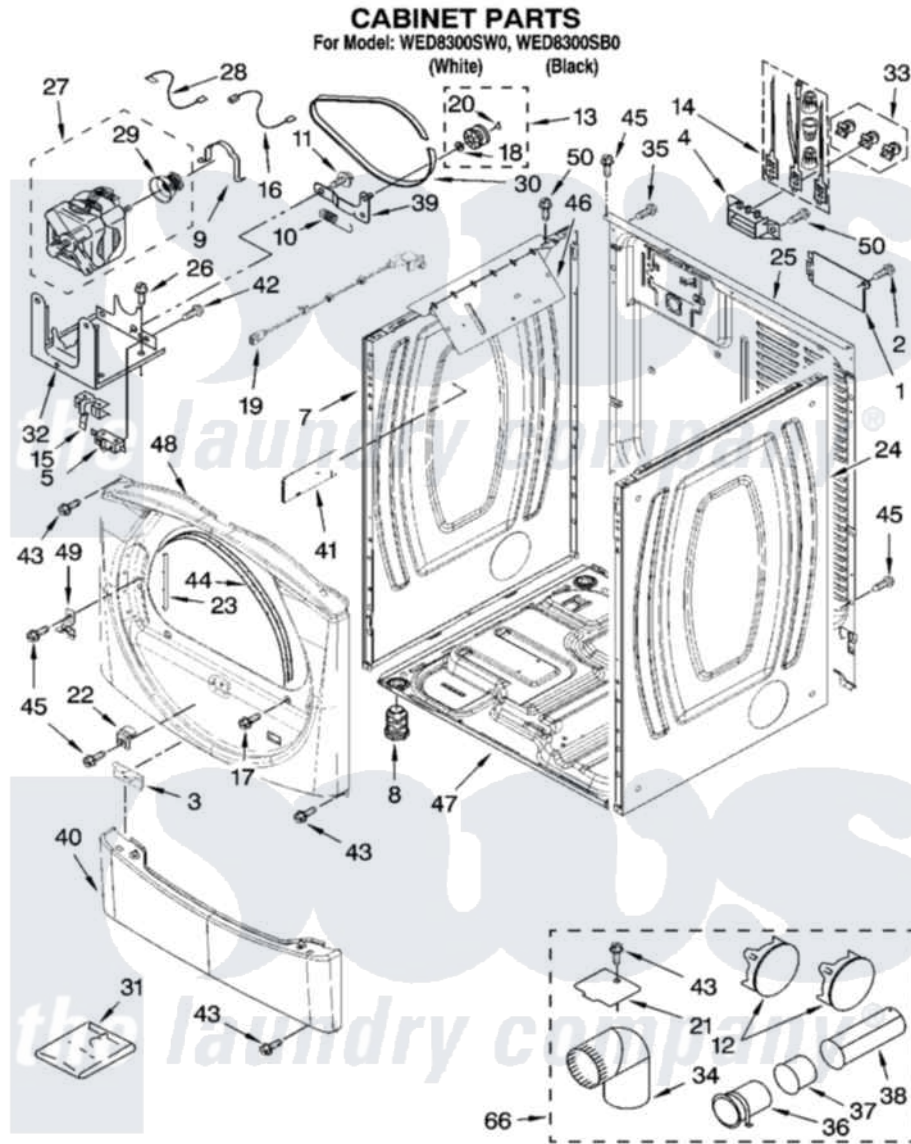

Whirlpool WED8300SW0 02 - CABINET PARTS

8181044

3

Whirlpool [Residential Whirlpool WED8300SW0 Dryer Parts](#) Parts Diagram 02 - CABINET PARTS
Click on the part number to view part

Item	Original Part Number	Replaced By	Status	Part Description
1	8576583	W10119283		Cover, Terminal Block
2	3390814	90767		Screw, 8A X 3/8 HeX Washer Head Tapping
3	8519459			Clip, Toe Panel
4	3397659			Block, Terminal
5	3394881	279782		Switch-Lid
7	8565054			Panel, Side
"	W10112962			Panel, Side
8	3392100	49621		Feet-Leveling
"	279810			Foot-Optional
9	660658			Clamp, Motor Mounting 343481 685441
10	3387374			Spring, Idler
11	3389420			Retainer-Idler 1/4-20 X 1/16
12	697750	W10470674		Dryer Exhaust Kit
"	3388309	W10470674		Dryer Exhaust Kit
13	3388672	279640		Pulley-ldr