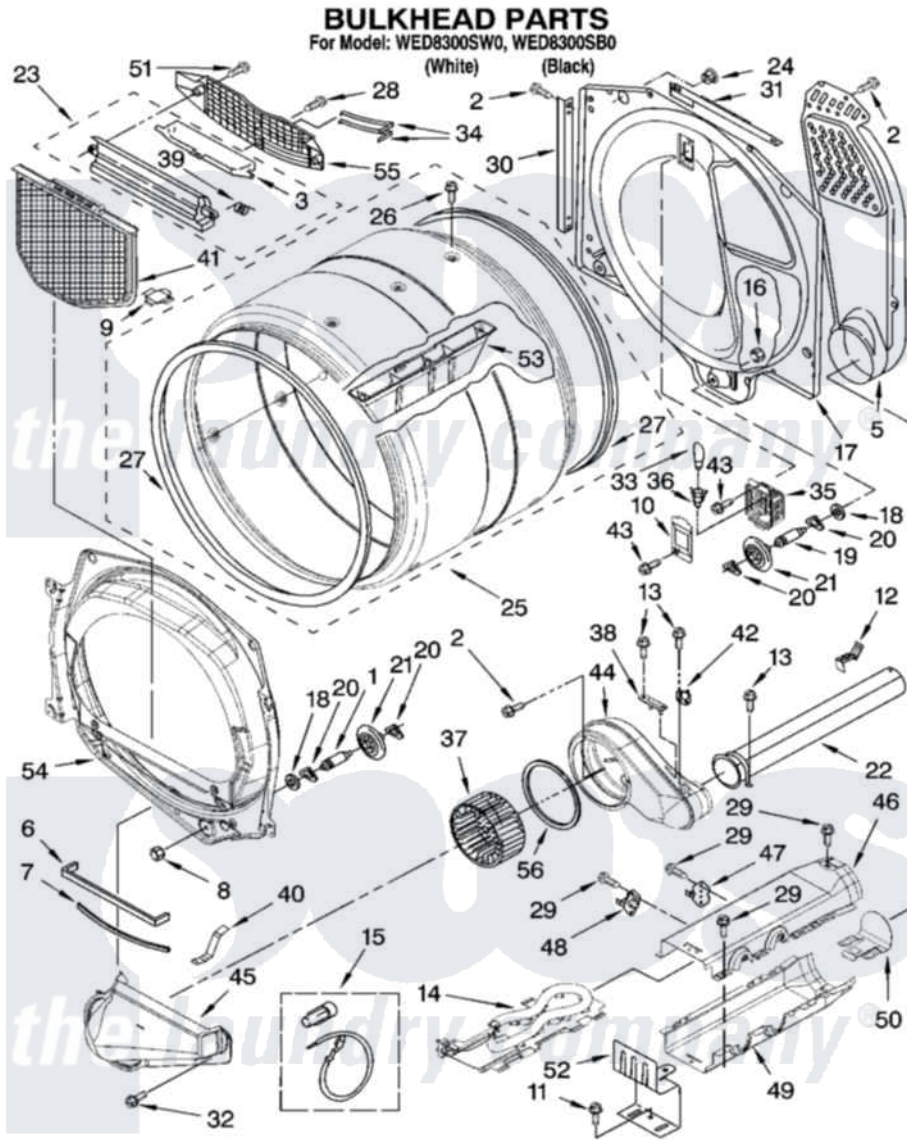

# Whirlpool WED8300SW0 03 - BULKHEAD PARTS

8181044

5

Whirlpool Residential Whirlpool WED8300SW0 Dryer Parts Parts Diagram 03 - BULKHEAD PARTS  
 Click on the part number to view part

Item	Original Part Number	Replaced By	Status	Part Description
1	8575324	<a href="#">W10359271</a>		Shaft, Drum Roller Threads
2	3390647	<a href="#">488729</a>		Screw
3	<a href="#">8563758</a>			Door, Lint Screen
5	697354	<a href="#">3387911</a>		Duct-Air
6	<a href="#">697813</a>			Seal, Outlet Housing
7	697814	<a href="#">697813</a>		Seal, Outlet Housing
8	3934666	<a href="#">W10080210</a>		Nut, 3/8 X 16
9	<a href="#">8066086</a>			Plug, Drum Hole
10	3402841	<a href="#">8532165</a>		Lens, Drum Light
11	<a href="#">693995</a>			Screw, Hex Head
12	<a href="#">8572105</a>			Retainer, Toe Panel
13	8533971	<a href="#">90767</a>		Screw, 8A X 3/8 HeX Washer Head Tapping
14	<a href="#">8544771</a>			Heater Element
15	<a href="#">279457</a>			Wire Kit, Terminal
16	W10001120	<a href="#">W10080190</a>		Nut, 3/8-16
17	<a href="#">8520836</a>			Bulkhead, Rear