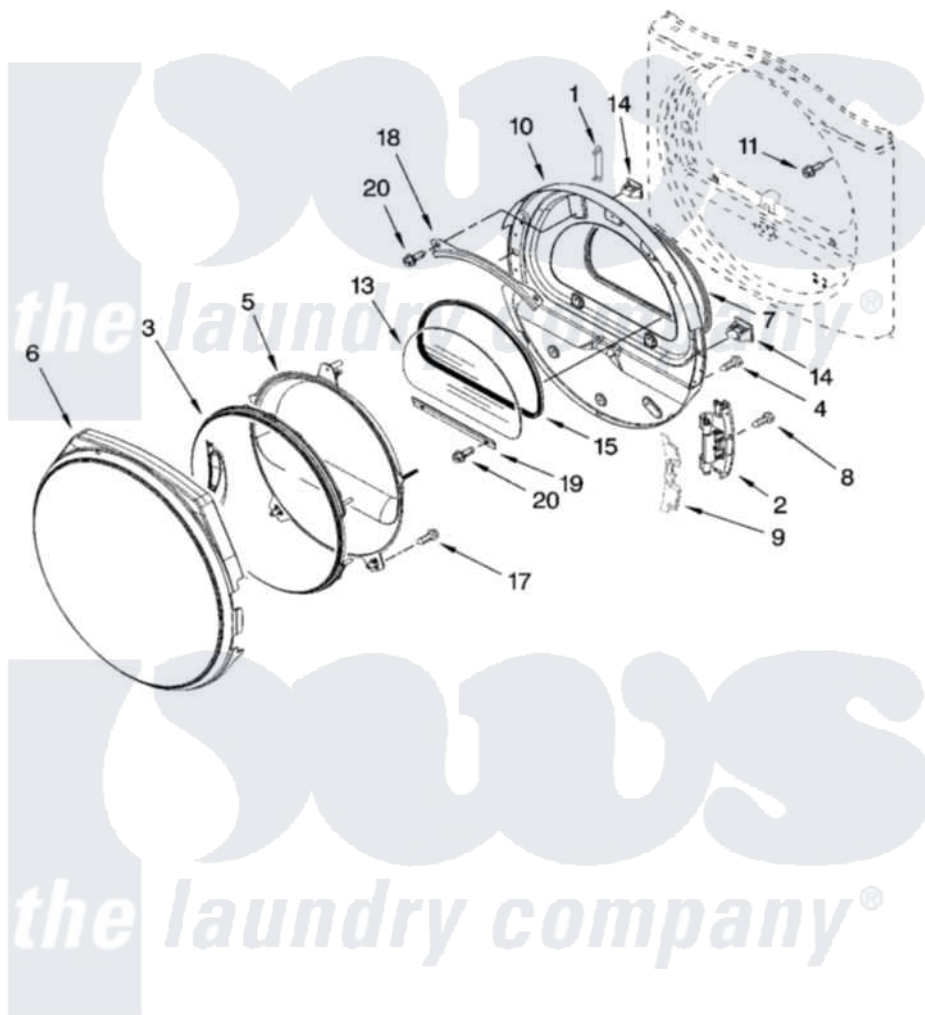

Whirlpool WED8300SW0 04 - DOOR PARTS, OPTIONAL PARTS (NOT INCLUDED)

DOOR PARTS
 For Model: WED8300SW0, WED8300SB0
 (White) (Black)

8181044

7

Whirlpool [Residential Whirlpool WED8300SW0 Dryer Parts](#) Parts Diagram 04 - DOOR PARTS, OPTIONAL PARTS (NOT INCLUDED)

[Click on the part number to view part](#)

Item	Original Part Number	Replaced By	Status	Part Description
1	8565119			Label, Hinge Hole Cover
2	8578887			Door Hinge Assembly
3	W10044180			Door Intermediate Stationary
4	8534044			Screw, 8-18 X 1/2
5	W10108900			Door Intermediate Stationary
"	W10129704			Door Intermediate Stationary
6	8571836			Door Ring
"	W10129706			Door Ring
7	BLANK		Not Available	Door Seal (Not Serviceable)
8	W10017850	280203		Screw-Kit
9	8571839			Cover, Hinge
"	W10129722			Cover, Hinge
10	8578933	W10164062		Door Assembly
11	355515			Screw, 8-18 X 11/16
13	8565117	W10286878		Window