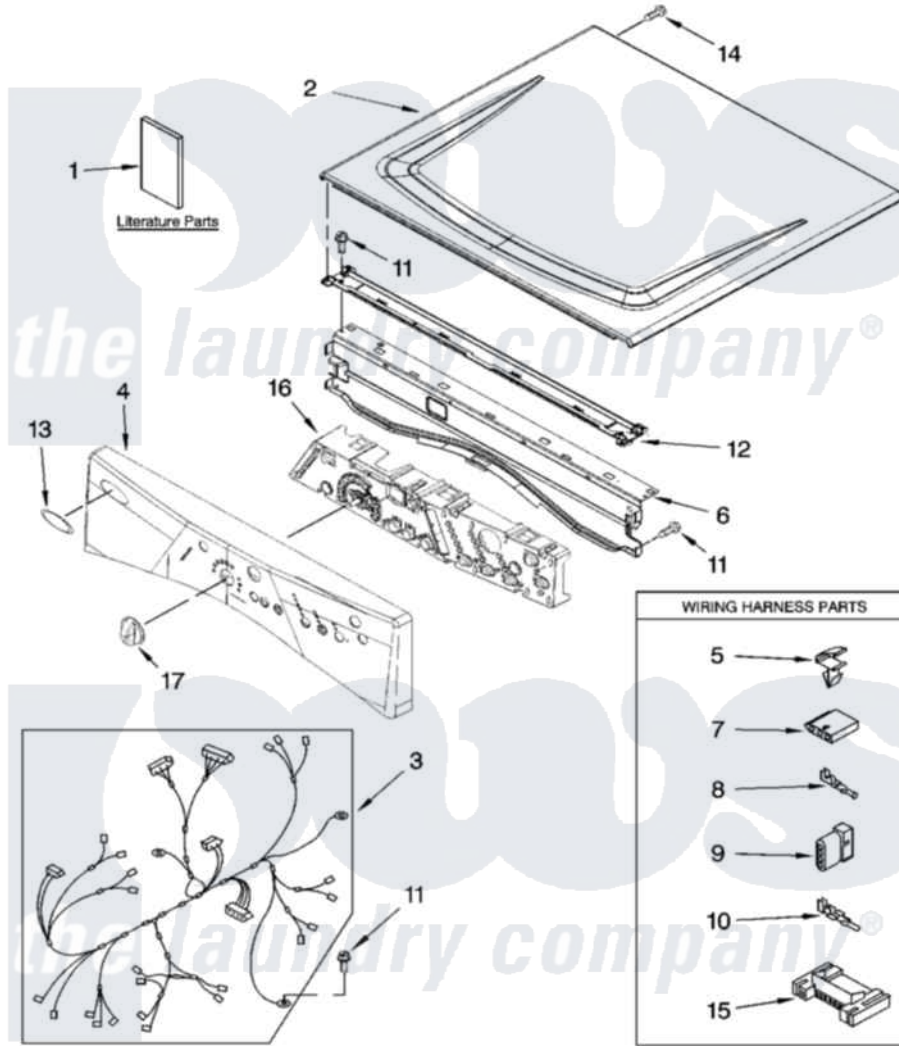

Whirlpool WED8300SW1 01 - TOP AND CONSOLE PARTS

TOP AND CONSOLE PARTS

27" Electric Dryer

For Model: WED8300SW1, WED8300SB1
(White) (Black)

7-07 Printed in U.S.A. (LT)

1

Part No. W10158991 Rev. A

[Whirlpool Residential Whirlpool WED8300SW1 Dryer Parts](#) Parts Diagram 01 - TOP AND CONSOLE PARTS

[Click on the part number to view part](#)

Item	Original Part Number	Replaced By	Status	Part Description
1	8578899		Not Available	Use & Care Guide
"	8572759		Not Available	Tech Sheet
"	8578904		Not Available	Guide, Quick Start
2	8563730	W10336080		Top
"	W10129703			Top
3	W10110972			Harness, Main
4	W10099598			Panel, Console
"	W10099631			Panel, Console
5	3394427			Clip-Harness
6	8565237			Bracket, Console
7	353424			Plug, Terminal
8	94614			Terminal
9	3936144			Do-It-Yourself Repair Manuals
10	94613	596797		Terminal
11	3390647	488729		Screw
12	8574968			Screw, 10-16 X 1/2

13	W10117943	8303811	Badge, Assembly
14	3400238		Screw, 2-28 X 1/2
15	3395683		Receptacle, Multi-Terminal
16	8571955		Assembly, User Interface
17	8574963		Knob, Control
"	W10129067		Knob, Control