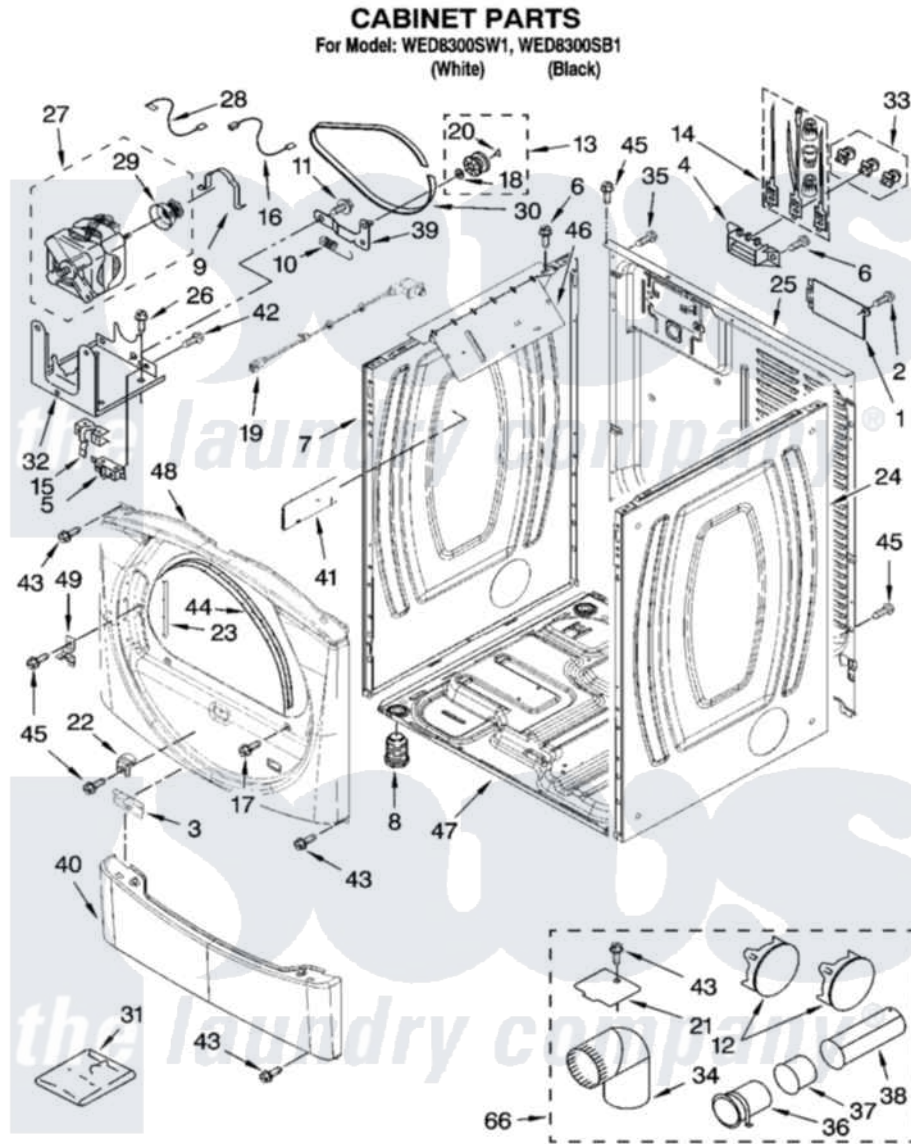

# Whirlpool WED8300SW1 02 - CABINET PARTS

W10158991

3

Whirlpool [Residential Whirlpool WED8300SW1 Dryer Parts](#) Parts Diagram 02 - CABINET PARTS  
 Click on the part number to view part

Item	Original Part Number	Replaced By	Status	Part Description
1	8576583	<a href="#">W10119283</a>		Cover, Terminal Block
2	3390814	<a href="#">90767</a>		Screw, 8A X 3/8 HeX Washer Head Tapping
3	<a href="#">8519459</a>			Clip, Toe Panel
4	<a href="#">3397659</a>			Block, Terminal
5	3394881	<a href="#">279782</a>		Switch-Lid
6	<a href="#">90767</a>			Screw, 8A X 3/8 HeX Washer Head Tapping
7	<a href="#">8565054</a>			Panel, Side
"	<a href="#">W10112962</a>			Panel, Side
8	3392100	<a href="#">49621</a>		Feet-Leveling
"	<a href="#">279810</a>			Foot-Optional
9	<a href="#">660658</a>			Clamp, Motor Mounting 343481 685441
10	<a href="#">3387374</a>			Spring, Idler
11	<a href="#">3389420</a>			Retainer-Idler 1/4-20 X 1/16
12	697750	<a href="#">W10470674</a>		Dryer Exhaust Kit