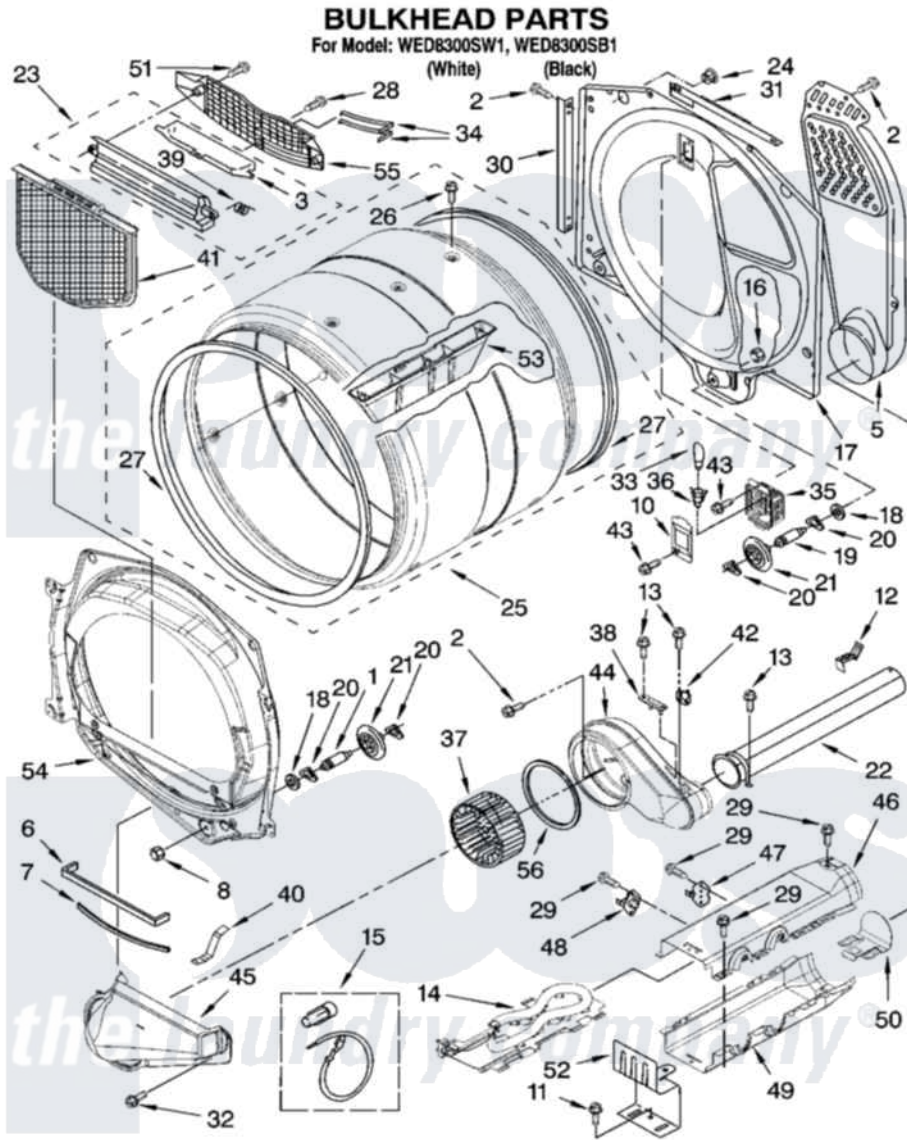

Whirlpool WED8300SW1 03 - BULKHEAD PARTS

W10158991

5

Whirlpool [Residential Whirlpool WED8300SW1 Dryer Parts](#) Parts Diagram 03 - BULKHEAD PARTS
Click on the part number to view part

Item	Original Part Number	Replaced By	Status	Part Description
1	8575324	W10359271		Shaft, Drum Roller Threads
2	3390647	488729		Screw
3	W10153413			Door, Lint Screen
5	697354	3387911		Duct-Air
6	697813			Seal, Outlet Housing
7	697814	697813		Seal, Outlet Housing
8	3934666	W10080210		Nut, 3/8 X 16
10	3402841	8532165		Lens, Drum Light
11	693995			Screw, Hex Head
12	8572105			Retainer, Toe Panel
13	8533971	90767		Screw, 8A X 3/8 HeX Washer Head Tapping
14	8544771			Heater Element
15	279457			Wire Kit, Terminal
16	W10001120	W10080190		Nut, 3/8-16
17	8520836			Bulkhead, Rear
18	3387459	W10080960		Washer, Support