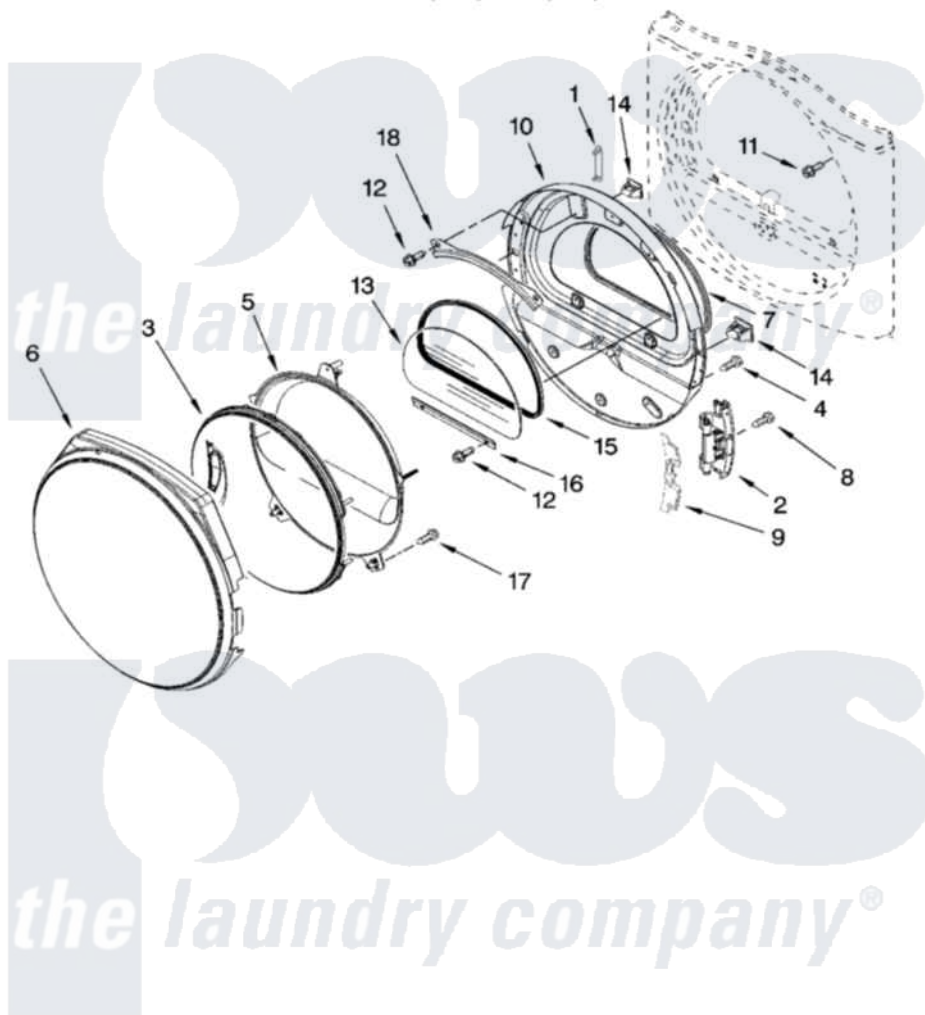

Whirlpool WED8300SW1 04 - DOOR PARTS, OPTIONAL PARTS (NOT INCLUDED)

DOOR PARTS
For Model: WED8300SW1, WED8300SB1
(White) (Black)

W10158991

7

Whirlpool [Residential Whirlpool WED8300SW1 Dryer Parts](#) Parts Diagram 04 - DOOR PARTS, OPTIONAL PARTS (NOT INCLUDED)

[Click on the part number to view part](#)

Item	Original Part Number	Replaced By	Status	Part Description
1	8565119			Label, Hinge Hole Cover
2	8578887			Door Hinge Assembly
3	W10044180			Door Intermediate Stationary
4	8534044			Screw, 8-18 X 1/2
5	W10108900			Door Intermediate Stationary
"	W10129704			Door Intermediate Stationary
6	8571836			Door Ring
"	W10129706			Door Ring
7	BLANK		Not Available	Door Seal (Not Serviceable)
8	W10017850	280203		Screw-Kit
9	8571839			Cover, Hinge
"	W10129722			Cover, Hinge
10	8578933	W10164062		Door Assembly
11	355515			Screw, 8-18 X 11/16
12	3393258	3373329D		Screw