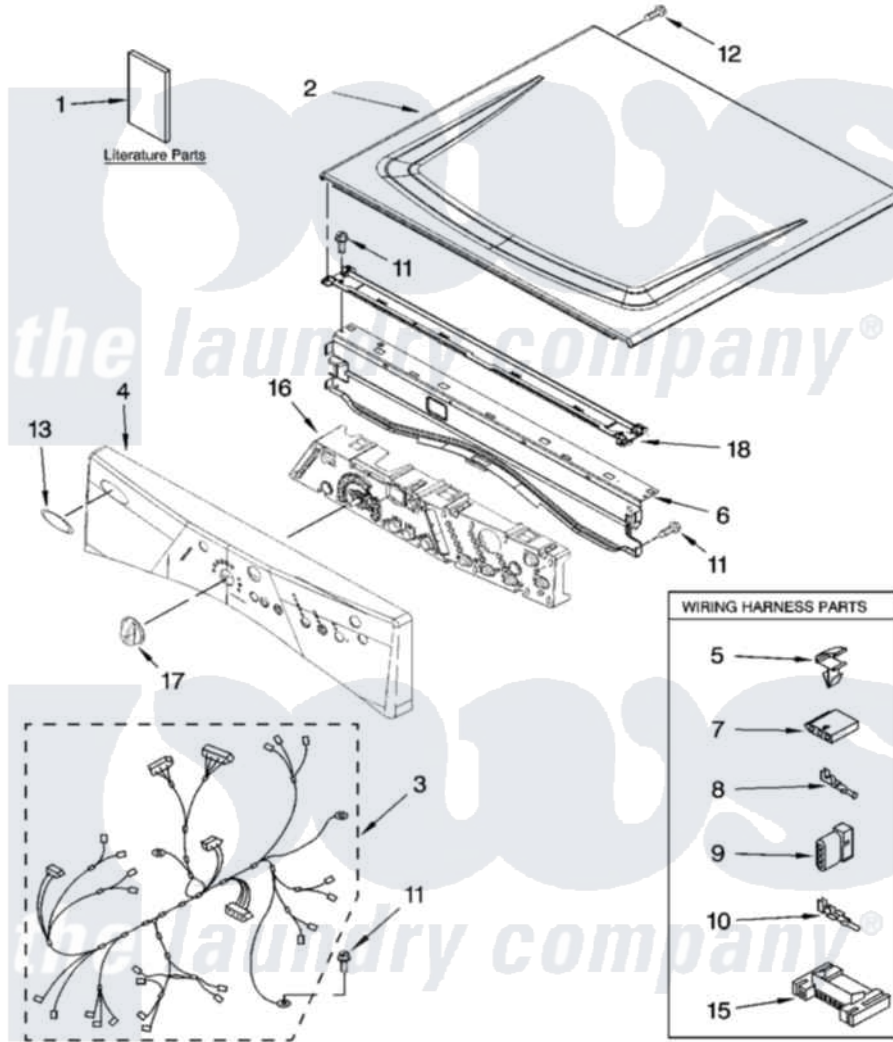

Whirlpool WED8410SW1 01 - TOP AND CONSOLE PARTS

TOP AND CONSOLE PARTS

For Model: WED8410SW1
(White/Grey)

27" Electric Dryer

8-07 Printed in U.S.A. (LT)

1

Part No. W10162786 Rev. A

[Whirlpool Residential Whirlpool WED8410SW1 Dryer Parts](#) Parts Diagram 01 - TOP AND CONSOLE PARTS

[Click on the part number to view part](#)

Item	Original Part Number	Replaced By	Status	Part Description
1	W10057250		Not Available	Use & Care Guide
"	W10068660		Not Available	Tech Sheet
"	W10057240		Not Available	Guide, Quick Start
2	8563730	W10336080		Top
3	W10110972			Harness, Main
4	W10099600			Panel, Console
5	3394427			Clip-Harness
6	8565237			Bracket, Console
7	353424			Plug, Terminal
8	94614			Terminal
9	3936144			Do-It-Yourself Repair Manuals
10	94613	596797		Terminal
11	3390647	488729		Screw
12	3400238			Screw, 2-28 X 1/2
13	W10117943	8303811		Badge, Assembly
15	3395683			Receptacle, Multi-Terminal