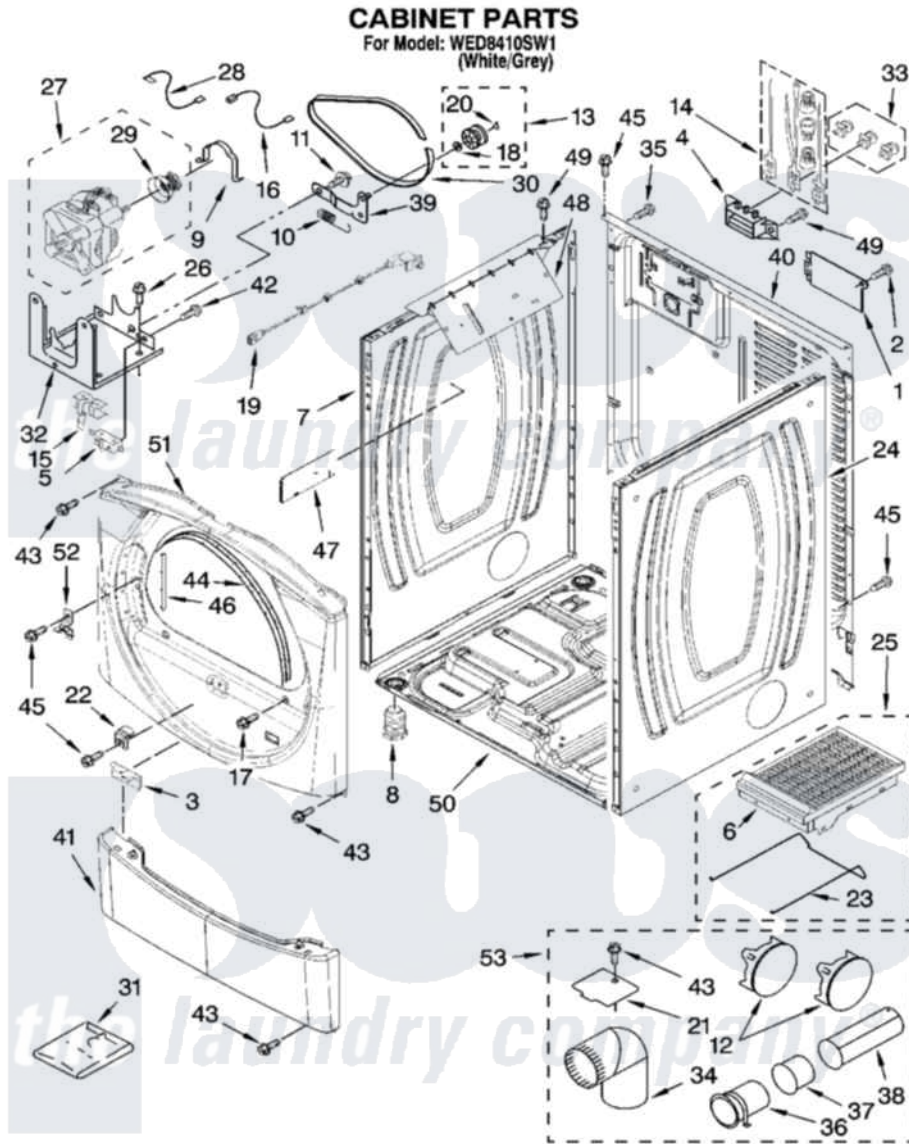

Whirlpool WED8410SW1 02 - CABINET PARTS

W10162786

3

Whirlpool [Residential Whirlpool WED8410SW1 Dryer Parts](#) Parts Diagram 02 - CABINET PARTS
Click on the part number to view part

Item	Original Part Number	Replaced By	Status	Part Description
1	8576583	W10119283		Cover, Terminal Block
2	3390814	90767		Screw, 8A X 3/8 HeX Washer Head Tapping
3	8519459			Clip, Toe Panel
4	3397659			Block, Terminal
5	3394881	279782		Switch-Lid
6	8521959	W10121663		Dryer Rack
7	8565054			Panel, Side
8	3392100	49621		Feet-Leveling
"	279810			Foot-Optional
9	660658			Clamp, Motor Mounting 343481 685441
10	3387374			Spring, Idler
11	3389420			Retainer-Idler 1/4-20 X 1/16
12	697750	W10470674		Dryer Exhaust Kit
13	3388672	279640		Pulley-ldr
14	279218			Terminal Tinned And Brass