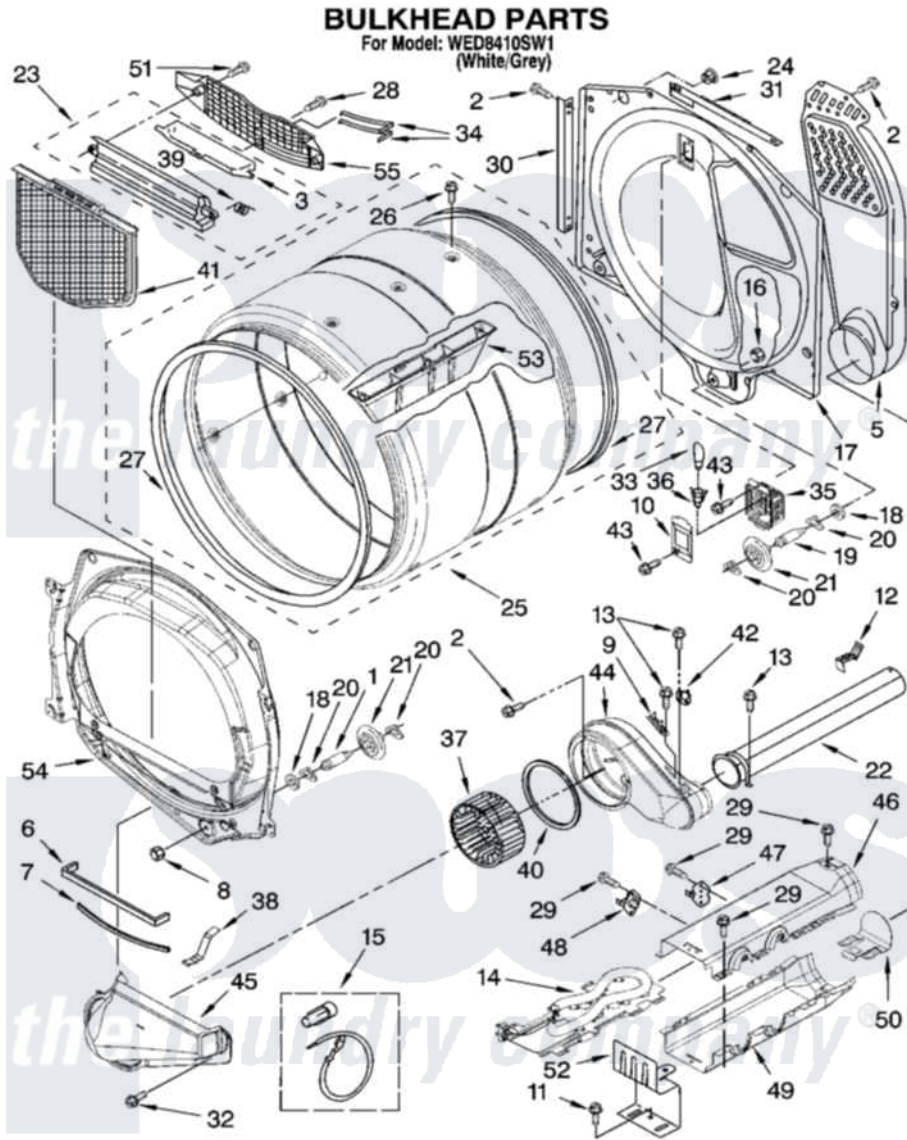

Whirlpool WED8410SW1 03 - BULKHEAD PARTS

W10162786

5

Whirlpool Residential Whirlpool WED8410SW1 Dryer Parts Parts Diagram 03 - BULKHEAD PARTS
 Click on the part number to view part

Item	Original Part Number	Replaced By	Status	Part Description
1	8575324	W10359271		Shaft, Drum Roller Threads
2	3390647	488729		Screw
3	W10153413			Door, Lint Screen
5	697354	3387911		Duct-Air
6	697813			Seal, Outlet Housing
7	697814	697813		Seal, Outlet Housing
8	3934666	W10080210		Nut, 3/8 X 16
9	3392519			Thermal Limiter
10	3402841	8532165		Lens, Drum Light
11	693995			Screw, Hex Head
12	8572105			Retainer, Toe Panel
13	8533971	90767		Screw, 8A X 3/8 HeX Washer Head Tapping
14	8544771			Heater Element
15	279457			Wire Kit, Terminal
16	W10001120	W10080190		Nut, 3/8-16
17	8520836			Bulkhead, Rear