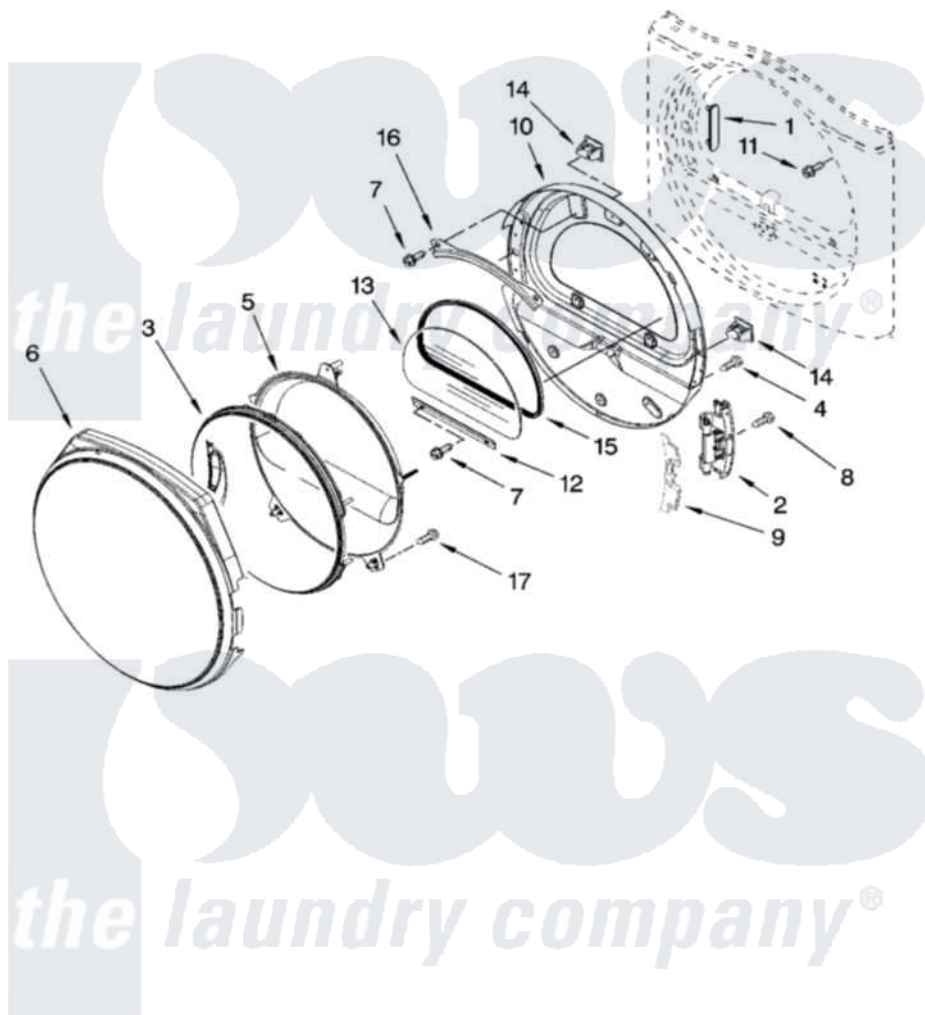

Whirlpool WED8410SW1 04 - DOOR PARTS, OPTIONAL PARTS (NOT INCLUDED)

DOOR PARTS
For Model: WED8410SW1
(White/Grey)

W10162786

7

Whirlpool [Residential Whirlpool WED8410SW1 Dryer Parts](#) Parts Diagram 04 - DOOR PARTS, OPTIONAL PARTS (NOT INCLUDED)

[Click on the part number to view part](#)

Item	Original Part Number	Replaced By	Status	Part Description
1	8565119			Label, Hinge Hole Cover
2	8578887			Door Hinge Assembly
3	W10044180			Door Intermediate Stationary
4	8534044			Screw, 8-18 X 1/2
5	8571840	W10108900		Door Intermediate Stationary
6	8571836			Door Ring
7	3393258	3373329D		Screw
8	W10017850	280203		Screw-Kit
9	8571839			Cover, Hinge
10	8578933	W10164062		Door Assembly
11	355515			Screw, 8-18 X 11/16
12	8519354			Retainer-Window
13	8565117	W10286878		Window
14	690081	279570		Latch
15	8579663			Seal, Window

16	8519356		Retainer-Window
17	8534022		Screw, 8-18 X 1/16
	72017		Paint, Touch-Up
"	350930		Paint, Pressurized Spray B
"	350938		Paint, Pressurized Spray B
"	BLANK	Not Available	ACCESSORY PARTS
"	8529894	346764	Kit, Hold Down
"	8522199		Accessory Parts
"	80047		PAINT, BULK (1 QT.) (KIT, DRYER REPAIR)