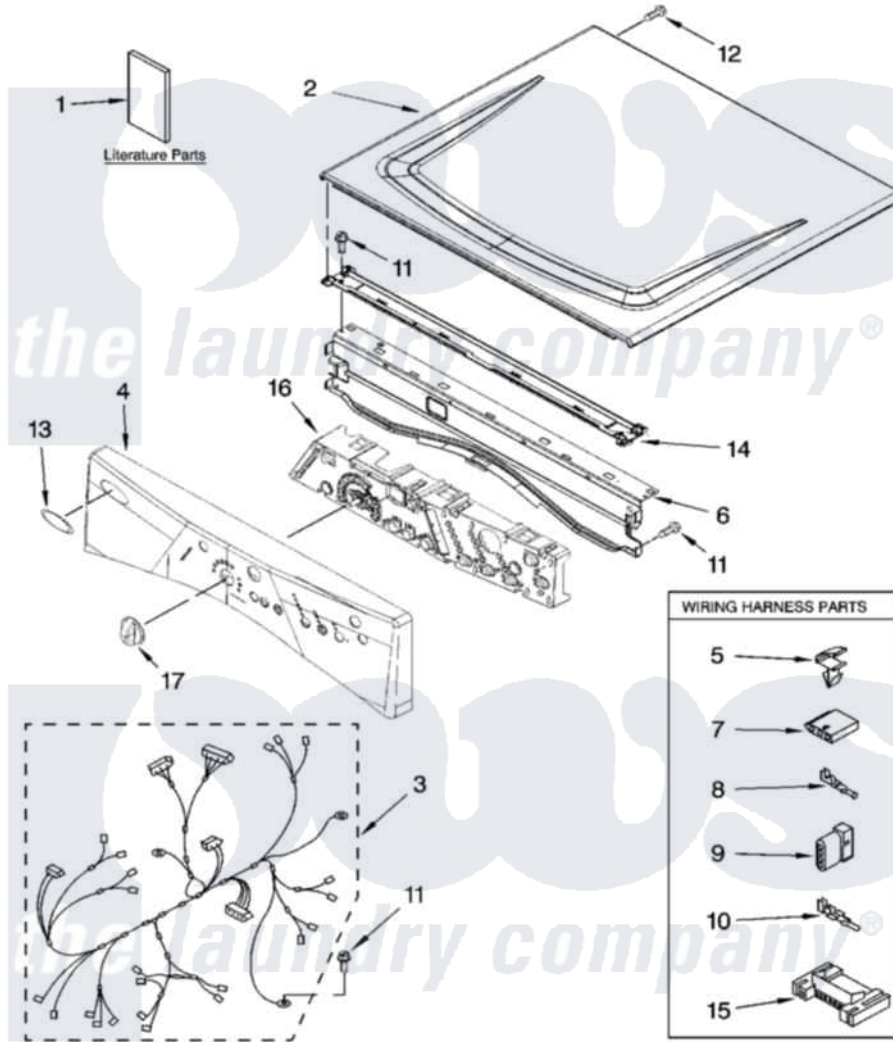

Whirlpool WED8410SW2 01 - TOP AND CONSOLE PARTS

TOP AND CONSOLE PARTS

For Model: WED8410SW2
(White/Grey)

27" ELECTRIC DRYER

11-07 Printed in U.S.A. (LT)

1

Part No. W10176677 Rev. A

Whirlpool Residential Whirlpool WED8410SW2 Dryer Parts Parts Diagram 01 - TOP AND CONSOLE PARTS

Click on the part number to view part

Item	Original Part Number	Replaced By	Status	Part Description
1	W10057250		Not Available	Use & Care Guide
"	W10068660		Not Available	Tech Sheet
"	W10057240		Not Available	Guide, Quick Start
2	8563730	W10336080		Top
3	W10110972			Harness, Main
4	W10099600			Panel, Console
5	3394427			Clip-Harness
6	8565237			Bracket, Console
7	353424			Plug, Terminal
8	94614			Terminal
9	3936144			Do-It-Yourself Repair Manuals
10	94613	596797		Terminal
11	3390647	488729		Screw
12	3400238			Screw, 2-28 X 1/2
13	W10117943	8303811		Badge, Assembly
14	8574968			Screw, 10-16 X 1/2