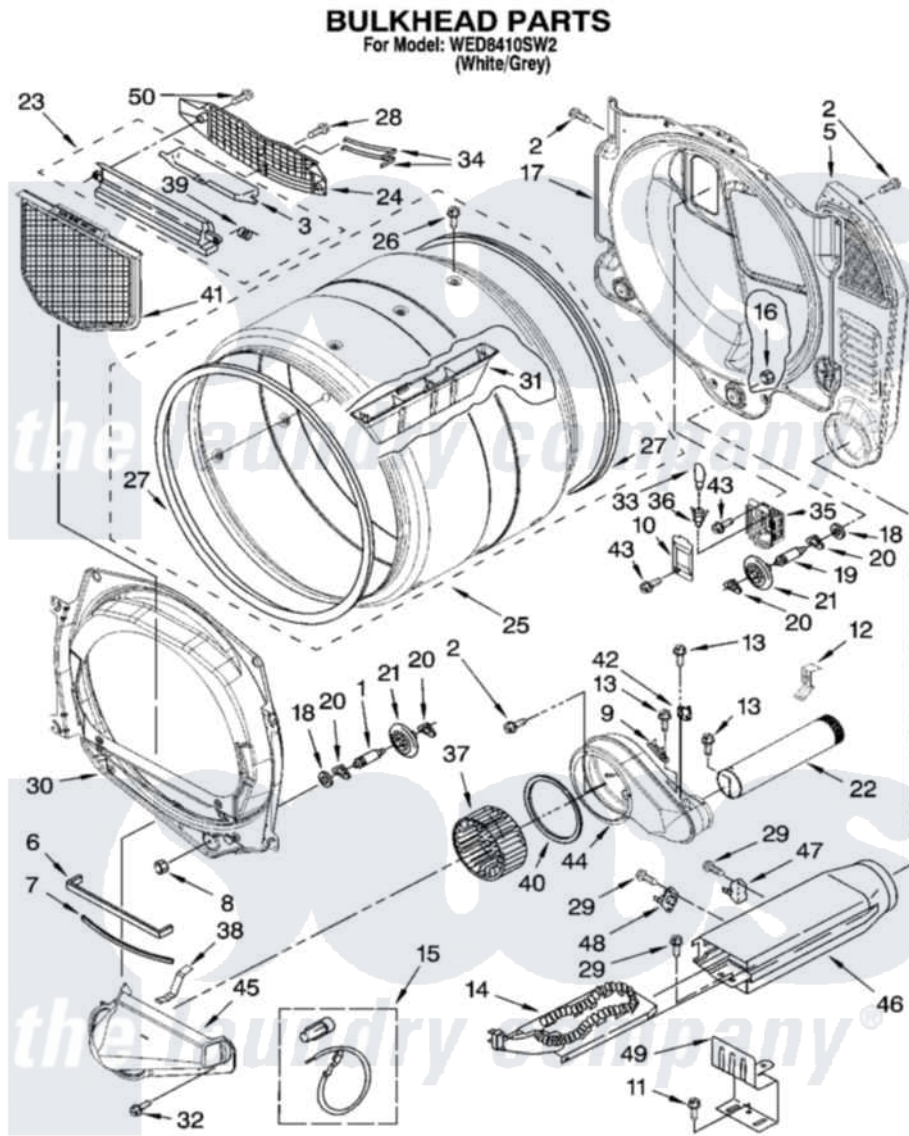

Whirlpool WED8410SW2 03 - BULKHEAD PARTS

W10176677

5

Whirlpool [Residential Whirlpool WED8410SW2 Dryer Parts](#) Parts Diagram 03 - BULKHEAD PARTS
Click on the part number to view part

Item	Original Part Number	Replaced By	Status	Part Description
1	8575324	W10359271		Shaft, Drum Roller Threads
2	3390647	488729		Screw
3	W10153413			Door, Lint Screen
5	697354	3387911		Duct-Air
6	697813			Seal, Outlet Housing
7	697814	697813		Seal, Outlet Housing
8	3934666	W10080210		Nut, 3/8 X 16
9	3392519			Thermal Limiter
10	3402841	8532165		Lens, Drum Light
11	693995			Screw, Hex Head
12	8572105			Retainer, Toe Panel
13	8533971	90767		Screw, 8A X 3/8 HeX Washer Head Tapping
14	3387747			Element, Heater
15	279457			Wire Kit, Terminal
16	W10001120	W10080190		Nut, 3/8-16
17	W10080170			Bulkhead, Rear

18	3387459	W10080960	Washer, Support
19	8575325	W10359272	Shaft, Roller Drum Threads
20	690997		Washer, Thrust
21	8536973	W10314173	Support
22	8563728		Exhaust Pipe
23	W10153423		Outlet Grille, Housing Assembly
24	W10153412		Grille, Outlet
25	W10153420		Complete Drum Assembly
26	W10109200		Screw, Baffle Mounting
27	W10166807	280114	Seal
28	695240	488729	Screw
29	90767		Screw, 8A X 3/8 HeX Washer Head Tapping
30	8565061		Bulkhead, Front
31	W10153409		Baffle, Drum
32	489463		Screw, 8-18 X 1/16
33	3406124	22002263	Lamp
34	3387223		Electrode, Sensor
35	8578825		Bracket, Drum Light
36	W10136369		Socket, Drum Light Assembly
37	697772		Wheel, Blower
38	8066208		Clip-Exhaust
39	3394986		Spring, Lint Screen Door
40	697770		Seal, Cover Plate Blower Housing
41	W10049370	W10120998	Screen
42	8577274		Thermostat 295F
43	487909	488729	Screw
44	8544362	W10119255	Housing, Blower
45	8066168	W10128606	Duct-Lint
46	3392537		Box, Heater
47	8318314	279973	Kit, Thermal Cut-Off
48	3391914		Thermostat 295 F
49	8066099		Bracket, Heater Box
50	3387230		Screw, 10-16 X 13/16