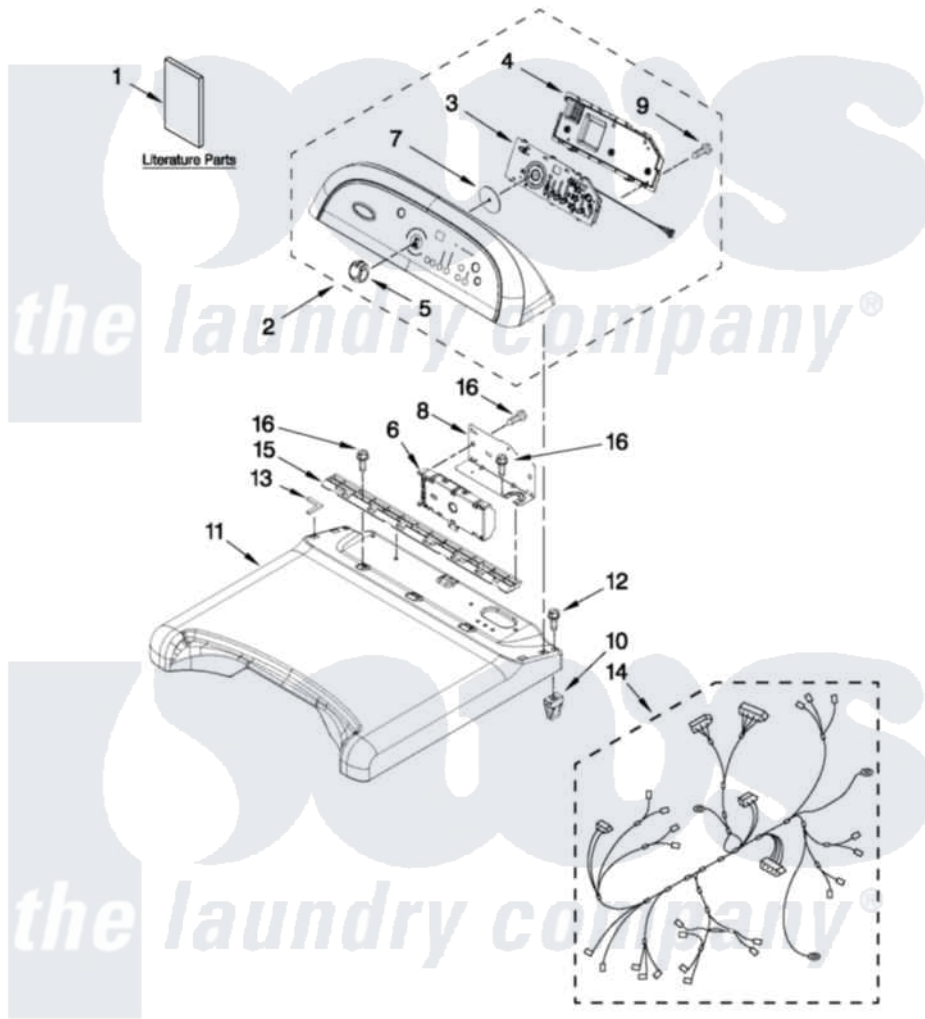

# Whirlpool WED8600YW0 01 - TOP AND CONSOLE PARTS

## TOP AND CONSOLE PARTS

For Model: WED8600YW0  
(White)

27" ELECTRIC DRYER

FOR ORDERING INFORMATION REFER TO PARTS PRICE LIST

8-11 Printed in U.S.A. (JLP) (eeb)

1

Part No. W10420730 Rev. A

[Whirlpool Residential Whirlpool WED8600YW0 Dryer Parts](#) Parts Diagram 01 - TOP AND CONSOLE PARTS

[Click on the part number to view part](#)

Item	Original Part Number	Replaced By	Status	Part Description
1	<a href="#">W10398830</a>			Guide, Use And Care
"	W10392124		Not Available	INSTALLATION, INSTRUCTION
"	W10403269		Not Available	TECH SHEET
2	<a href="#">W10403678</a>			Console Assembly
3	<a href="#">W10388674</a>			Assembly, User Interface
4	<a href="#">8564265</a>			Cover, Rear- User Interface
5	<a href="#">W10211335</a>			Knob, Assembly
6	W10368722	<a href="#">W10432259</a>		Control Electronic
7	<a href="#">8572039</a>			Seal, User Interface
8	<a href="#">W10211337</a>			Bracket, Machine Controller
9	<a href="#">W10003770</a>			Screw, 6-19 X 1/2
10	<a href="#">W10112673</a>			Screw, Grommet
11	<a href="#">W10211339</a>			Top
12	<a href="#">W10131402</a>			Screw, 8-18 X 1.370
13	<a href="#">W10185554</a>			Seal, Foam Top
14	<a href="#">W10392403</a>			Harness, Electric