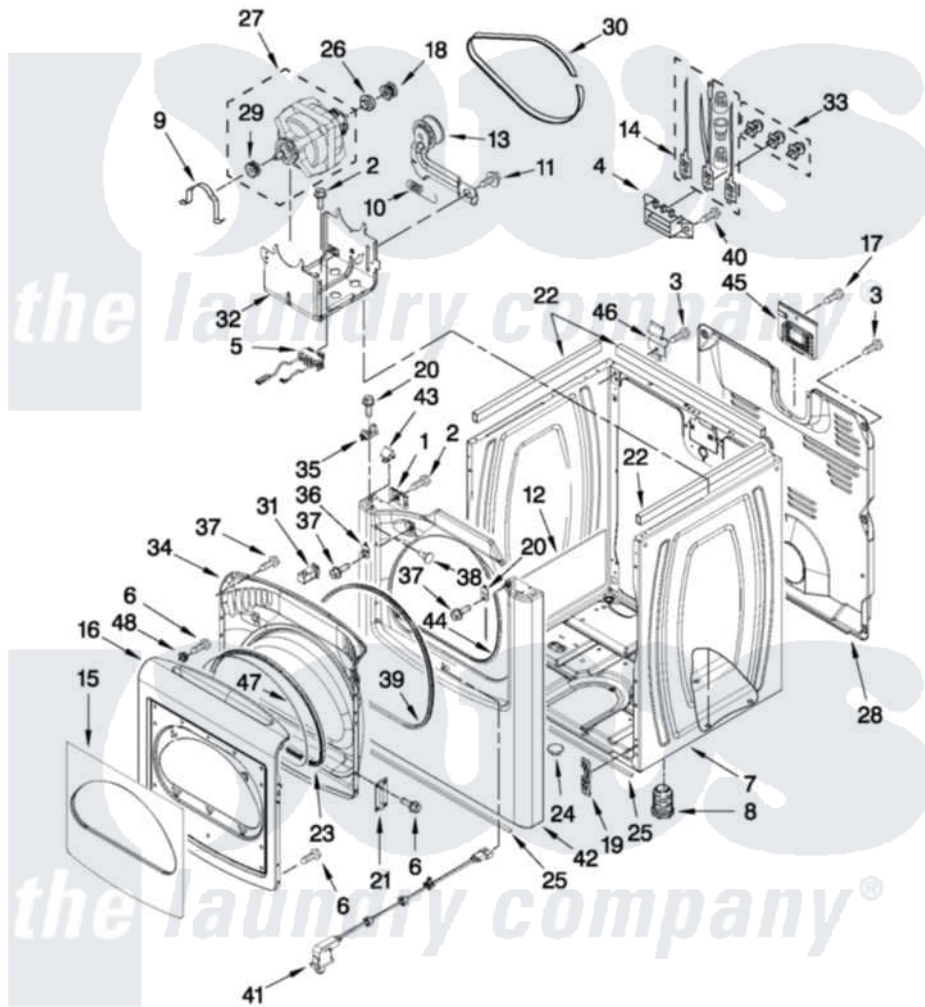

Whirlpool WED8600YW0 02 - CABINET PARTS

CABINET PARTS

For Model: WED8600YW0
(White)

FOR ORDERING INFORMATION REFER TO PARTS PRICE LIST

W10420730

3

Whirlpool [Residential Whirlpool WED8600YW0 Dryer Parts](#) Parts Diagram 02 - CABINET PARTS

[Click on the part number to view part](#)

Item	Original Part Number	Replaced By	Status	Part Description
1	W10007520			Clip, Ground
2	3390631			Screw, 10-16 X 3/8
3	693995			Screw, Hex Head
4	3397659			Block, Terminal
5	W10314253			Switch, Assembly Broken Belt
6	342055	488627		Screw
7	W10183827	W10223154		Cabinet
8	W10363894			Foot, Dryer
NI	279810			Foot-Optional
9	660658			Clamp, Motor Mounting 343481 685441
10	3387374			Spring, Idler
11	3389420			Retainer-Idler 1/4-20 X 1/16
12	W10123956			Dampening Panel
13	8547160			Pulley Assembly
14	279318			Terminal Tinned And Brass Panel

15	8578931		Window, Outer Door
16	8571365		Door, Outer
17	8533974	4331106	Screw, No.10-32 X 7/16
18	8547171		Pulley,
19	3394083		Clip, Front Panel
20	W10111888		Plug, Strike
21	8579717		Assembly, Hinge
22	W10157932		Seal, Foam Cabinet
23	W10076050		Seal, Window
24	8578560		Hole, Plug
25	W10224768		Seal, Foam Spill Guard
26	3393657		Restrainer, Belt
27	8547170	W10448896	Motordrive
28	W10140148		Panel, Rear
29	8544743		Pulley, Blower
30	8547157		Belt, Drive
31	W10111905		Assembly, Door Catch
32	W10308685		Bracket, Motor
33	279393		Terminal Block Screw Kit
34	8571357		Door, Inner
35	8568303		Locator, Snap Down
36	W10111906	W10295405	Strike
37	3400805		Screw, 8-18 X 3/64
38	W10144494		Plug-Hole
39	W10221653	W10239307	Seal-Door
40	3393008	308685	Side Trim)
41	W10318609		Switch, Assembly Door
42	W10111883	W10312757	Panel
43	8576625		Lock, Front Top
44	W10044490		Seal, Front Panel
45	W10110241		Cover, Terminal Block
46	238088	8066217	Hinge, Top
47	8558846		Glass, Inner Door
48	308499		Nut-1/4 Hf Self-Thread